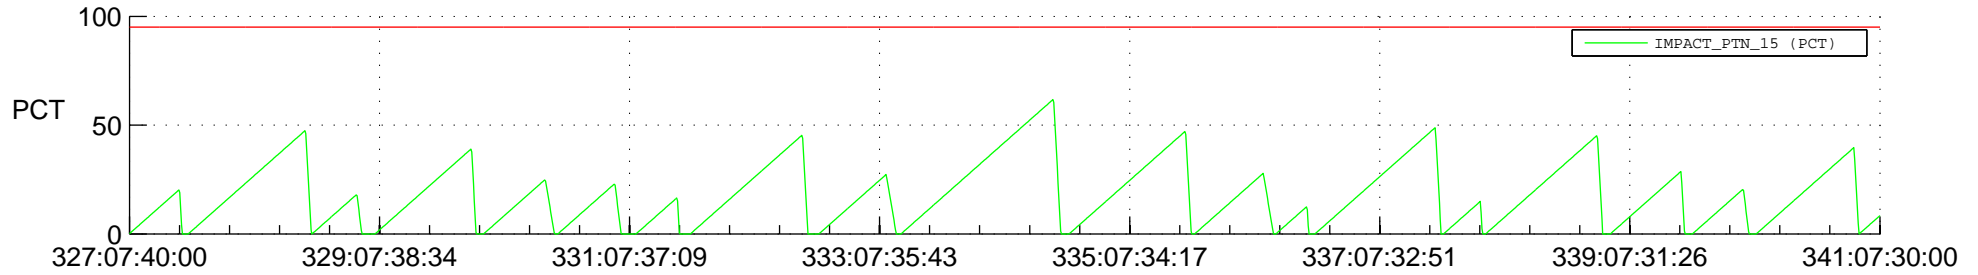

STEREO AHEAD SSR PCT Full Prediction

SWAVES_Percent_Full_Prediction

IMPACT_Percent_Full_Prediction

PLASTIC_Percent_Full_Prediction

Spacecraft_DownLink_Rate

Ground Time (2020:327:07:40:00.000 -2020:341:07:30:00.000)