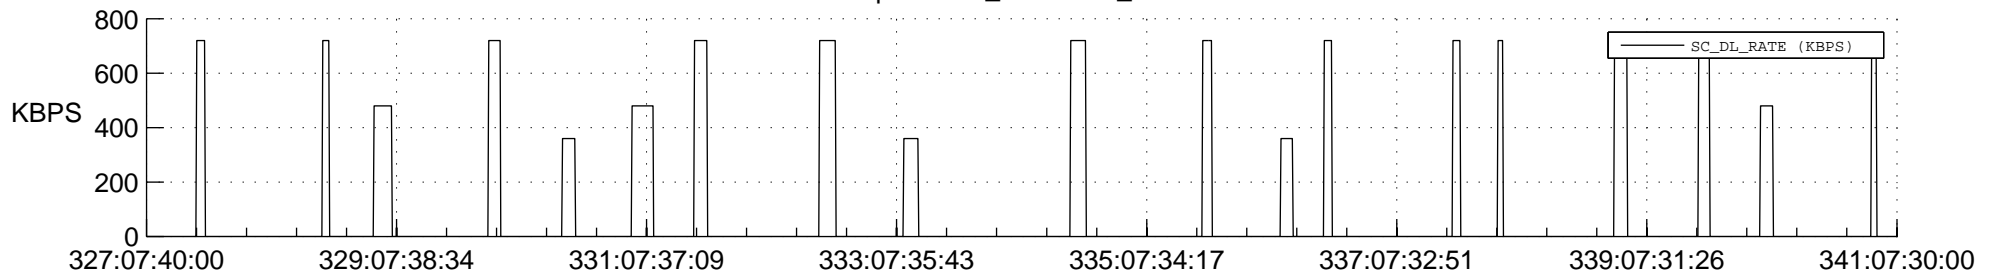

STEREO AHEAD SSR PCT Full Prediction

SWAVES_Percent_Full_Prediction

IMPACT_Percent_Full_Prediction

PLASTIC_Percent_Full_Prediction

Spacecraft_DownLink_Rate

Ground Time (2020:327:07:40:00.000 -2020:341:07:30:00.000)