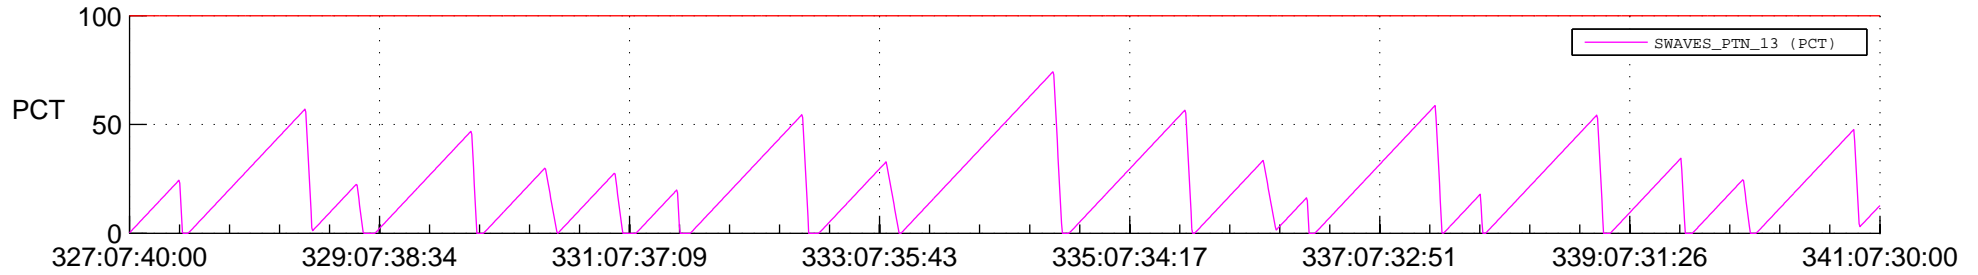

STEREO AHEAD SSR PCT Full Prediction

SWAVES_Percent_Full_Prediction

IMPACT_Percent_Full_Prediction

PLASTIC_Percent_Full_Prediction

Spacecraft_DownLink_Rate

Ground Time (2020:327:07:40:00.000 -2020:341:07:30:00.000)