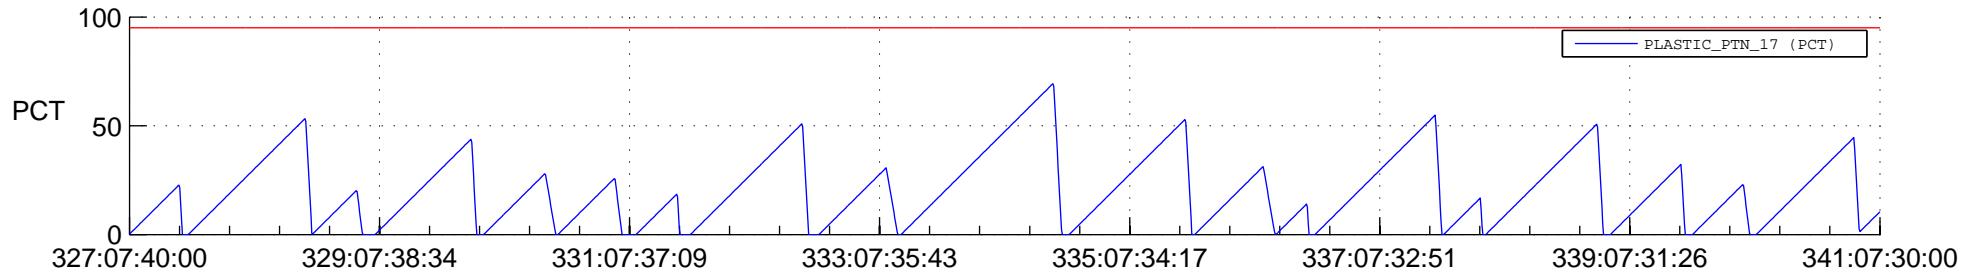

STEREO AHEAD SSR PCT Full Prediction

SWAVES_Percent_Full_Prediction

IMPACT_Percent_Full_Prediction

PLASTIC_Percent_Full_Prediction

Spacecraft_DownLink_Rate

Ground Time (2020:327:07:40:00.000 -2020:341:07:30:00.000)