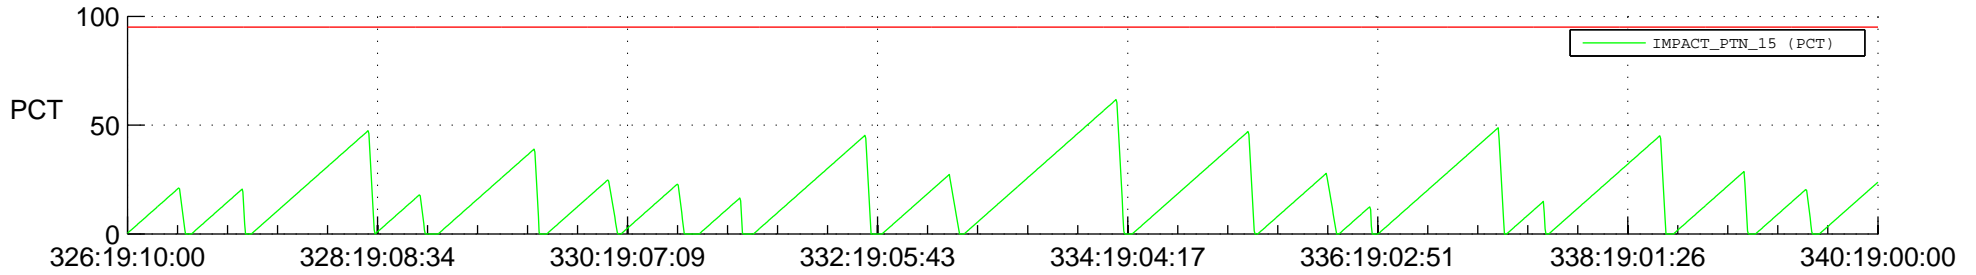

STEREO AHEAD SSR PCT Full Prediction

SWAVES_Percent_Full_Prediction

IMPACT_Percent_Full_Prediction

PLASTIC_Percent_Full_Prediction

Spacecraft_DownLink_Rate

Ground Time (2020:326:19:10:00.000 -2020:340:19:00:00.000)