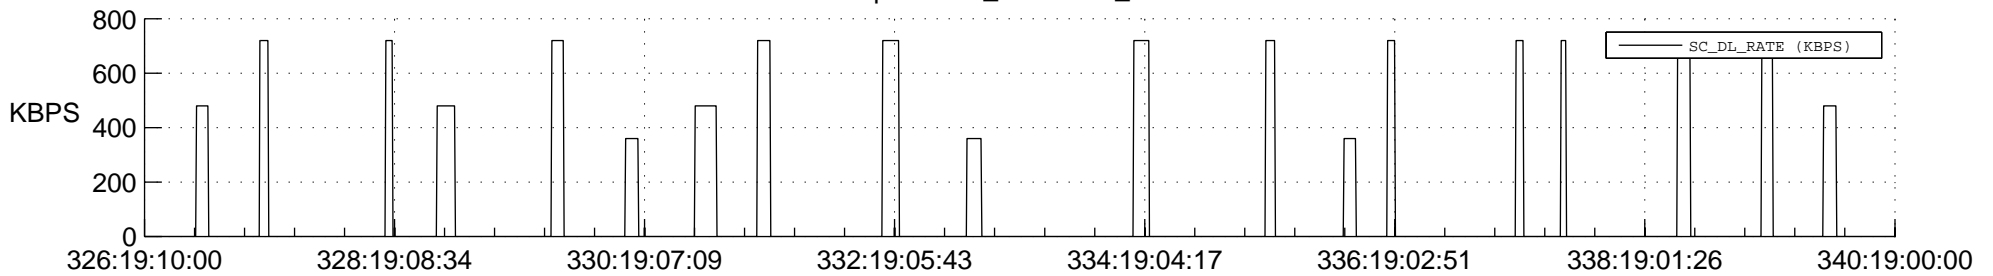

STEREO AHEAD SSR PCT Full Prediction

SWAVES_Percent_Full_Prediction

IMPACT_Percent_Full_Prediction

PLASTIC_Percent_Full_Prediction

Spacecraft_DownLink_Rate

Ground Time (2020:326:19:10:00.000 -2020:340:19:00:00.000)