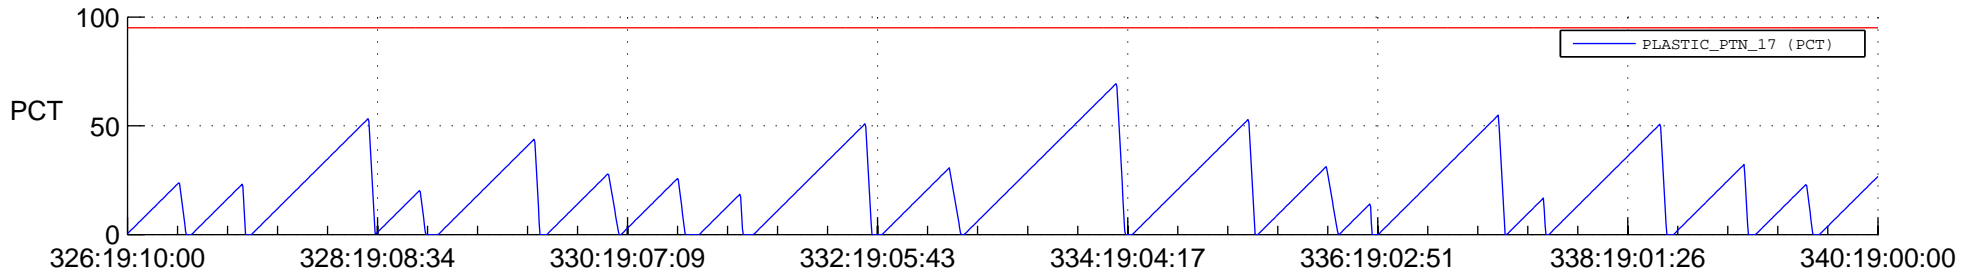

STEREO AHEAD SSR PCT Full Prediction

SWAVES_Percent_Full_Prediction

IMPACT_Percent_Full_Prediction

PLASTIC_Percent_Full_Prediction

Spacecraft_DownLink_Rate

Ground Time (2020:326:19:10:00.000 -2020:340:19:00:00.000)