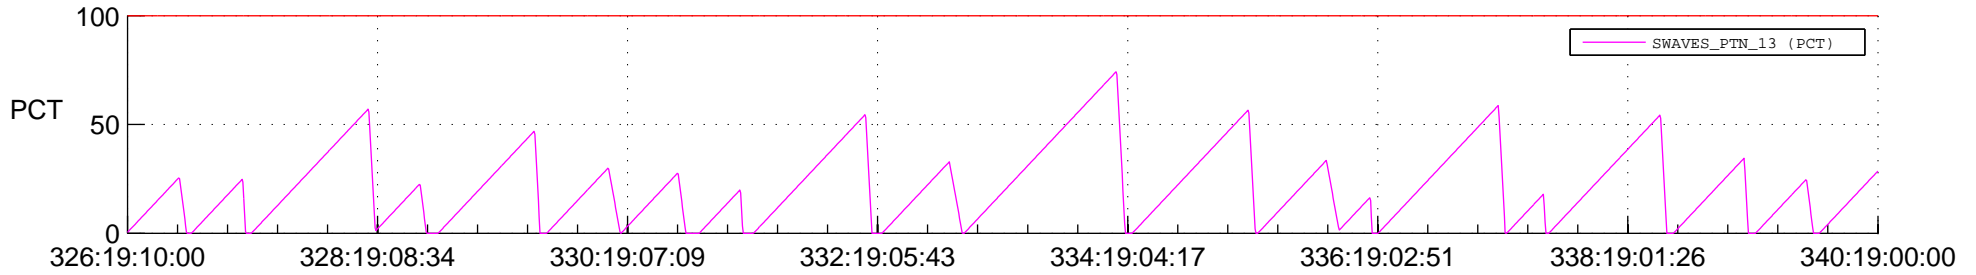

STEREO AHEAD SSR PCT Full Prediction

SWAVES_Percent_Full_Prediction

IMPACT_Percent_Full_Prediction

PLASTIC_Percent_Full_Prediction

Spacecraft_DownLink_Rate

Ground Time (2020:326:19:10:00.000 -2020:340:19:00:00.000)