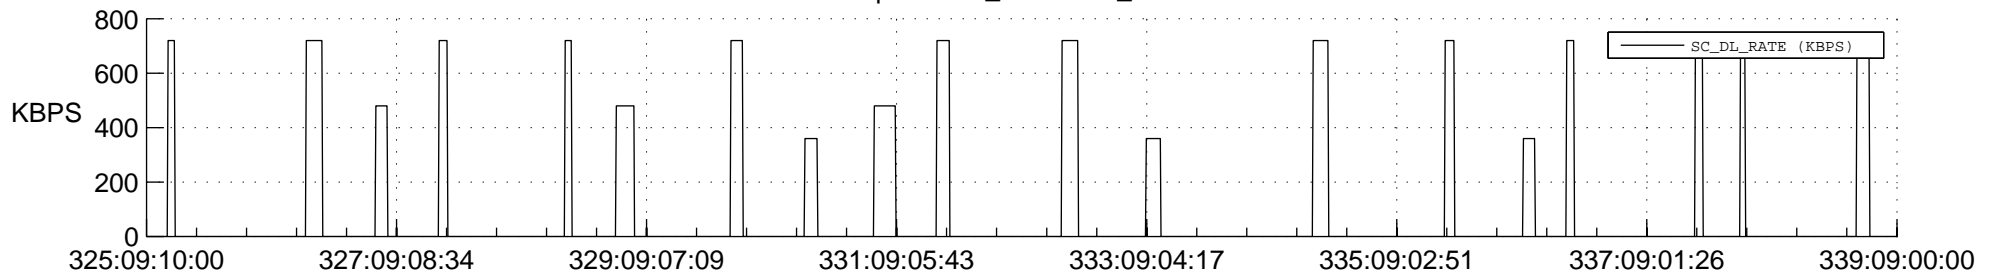

STEREO AHEAD SSR PCT Full Prediction

SWAVES_Percent_Full_Prediction

IMPACT_Percent_Full_Prediction

PLASTIC_Percent_Full_Prediction

Spacecraft_DownLink_Rate

Ground Time (2020:325:09:10:00.000 -2020:339:09:00:00.000)