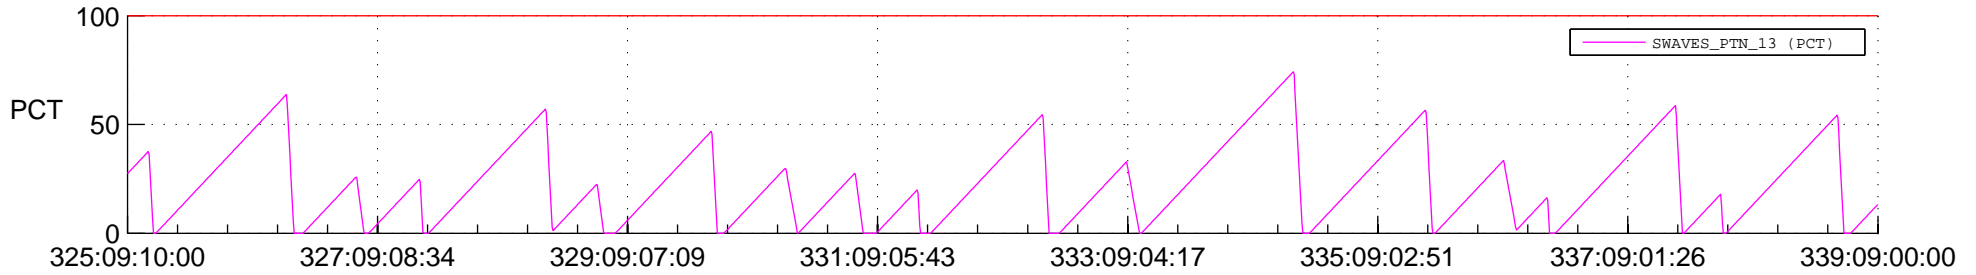

STEREO AHEAD SSR PCT Full Prediction

SWAVES_Percent_Full_Prediction

IMPACT_Percent_Full_Prediction

PLASTIC_Percent_Full_Prediction

Spacecraft_DownLink_Rate

Ground Time (2020:325:09:10:00.000 -2020:339:09:00:00.000)