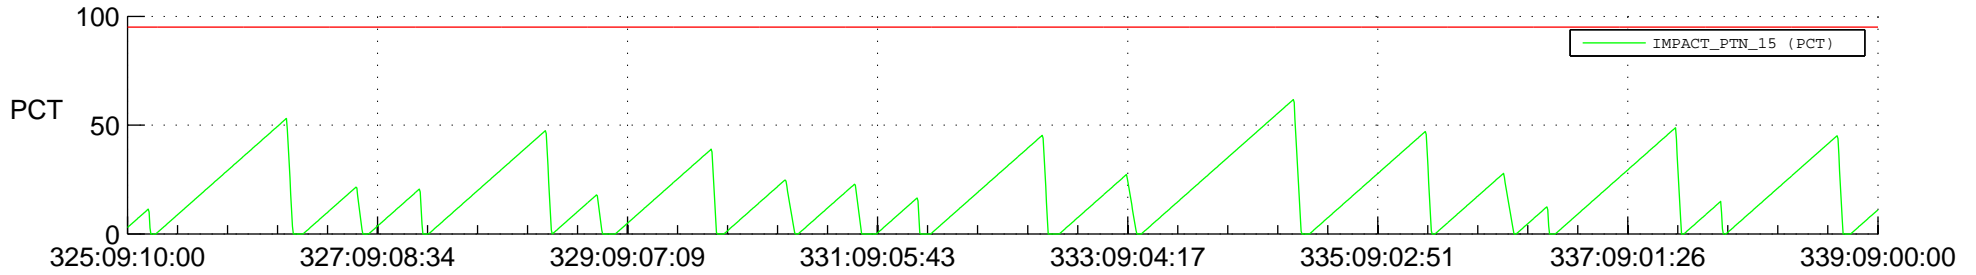

STEREO AHEAD SSR PCT Full Prediction

SWAVES_Percent_Full_Prediction

IMPACT_Percent_Full_Prediction

PLASTIC_Percent_Full_Prediction

Spacecraft_DownLink_Rate

Ground Time (2020:325:09:10:00.000 -2020:339:09:00:00.000)