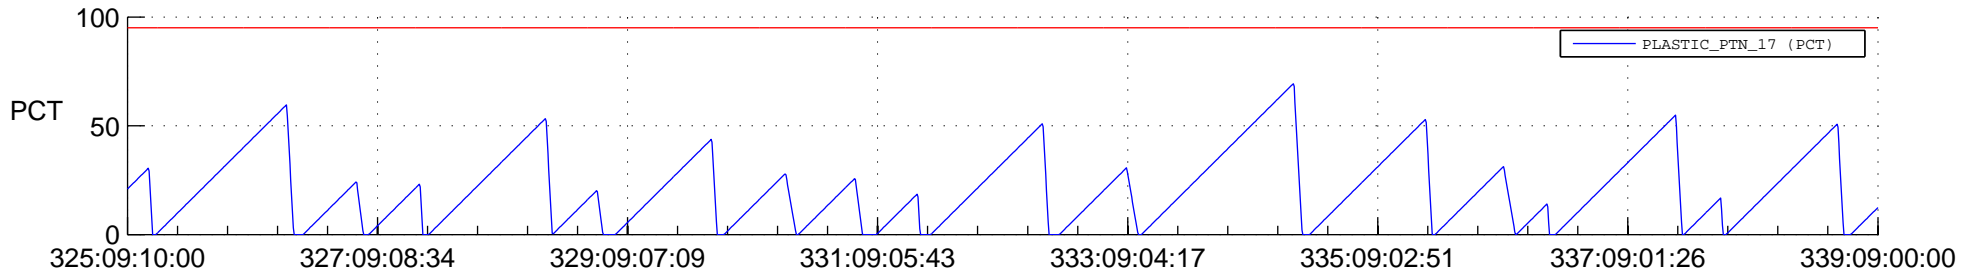

STEREO AHEAD SSR PCT Full Prediction

SWAVES_Percent_Full_Prediction

IMPACT_Percent_Full_Prediction

PLASTIC_Percent_Full_Prediction

Spacecraft_DownLink_Rate

Ground Time (2020:325:09:10:00.000 -2020:339:09:00:00.000)