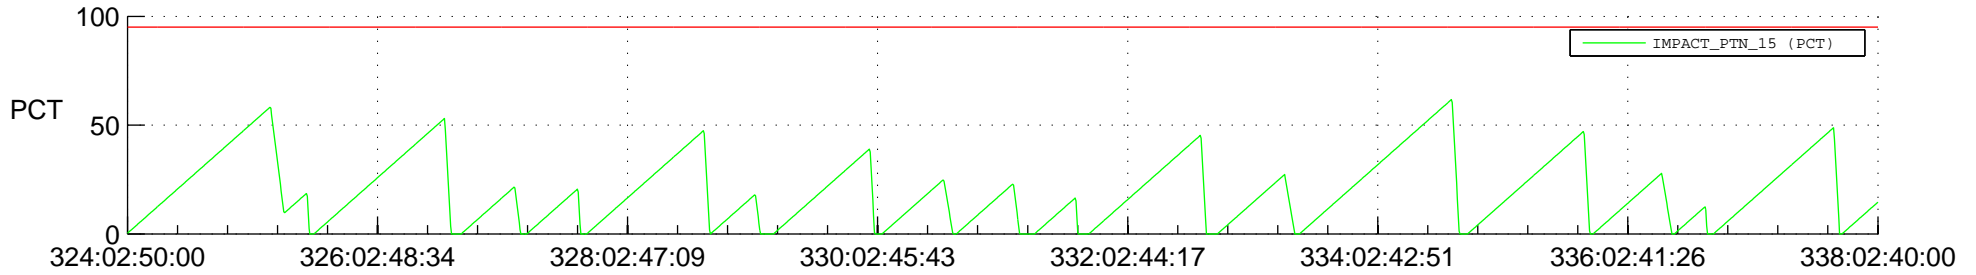

IMPACT_Percent_Full_Prediction