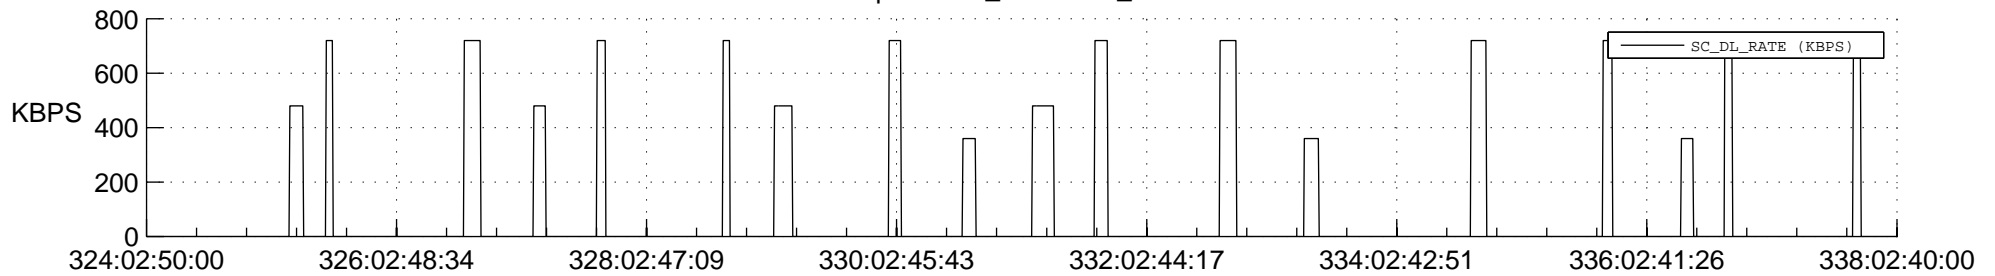

## Spacecraft\_DownLink\_Rate

Ground Time (2020:324:02:50:00.000 -2020:338:02:40:00.000)