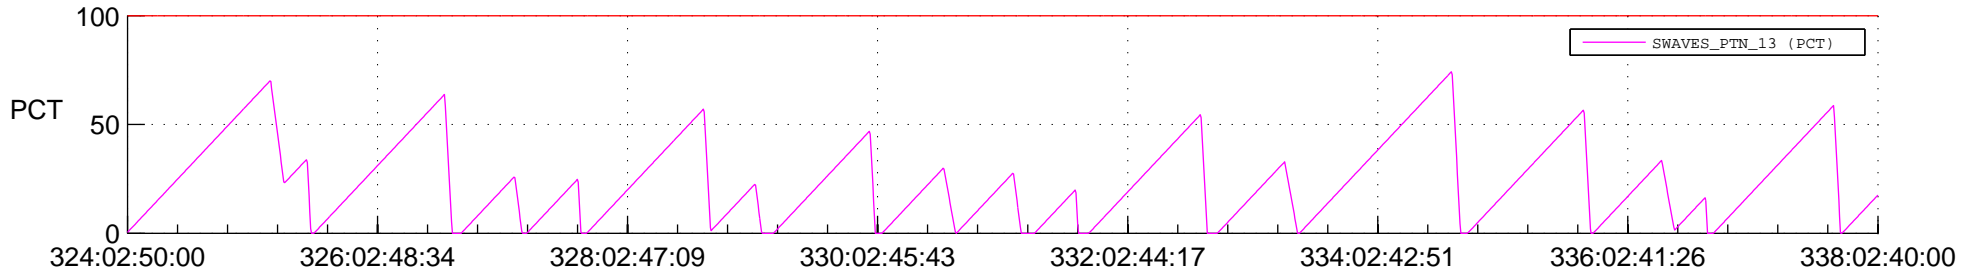

## SWAVES\_Percent\_Full\_Prediction

## Spacecraft\_DownLink\_Rate

Ground Time (2020:324:02:50:00.000 -2020:338:02:40:00.000)