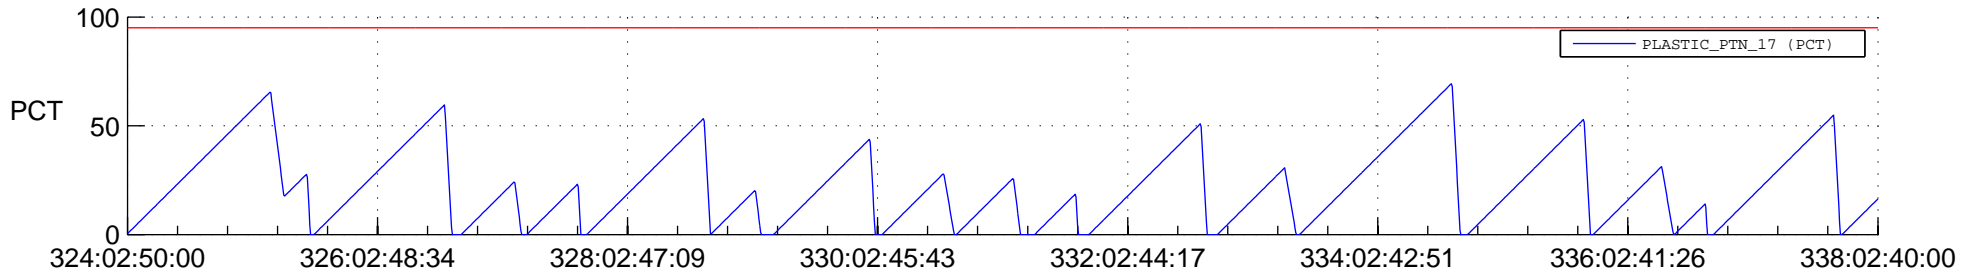

# STEREO AHEAD SSR PCT Full Prediction

## SWAVES\_Percent\_Full\_Prediction

## Spacecraft\_DownLink\_Rate

Ground Time (2020:324:02:50:00.000 -2020:338:02:40:00.000)