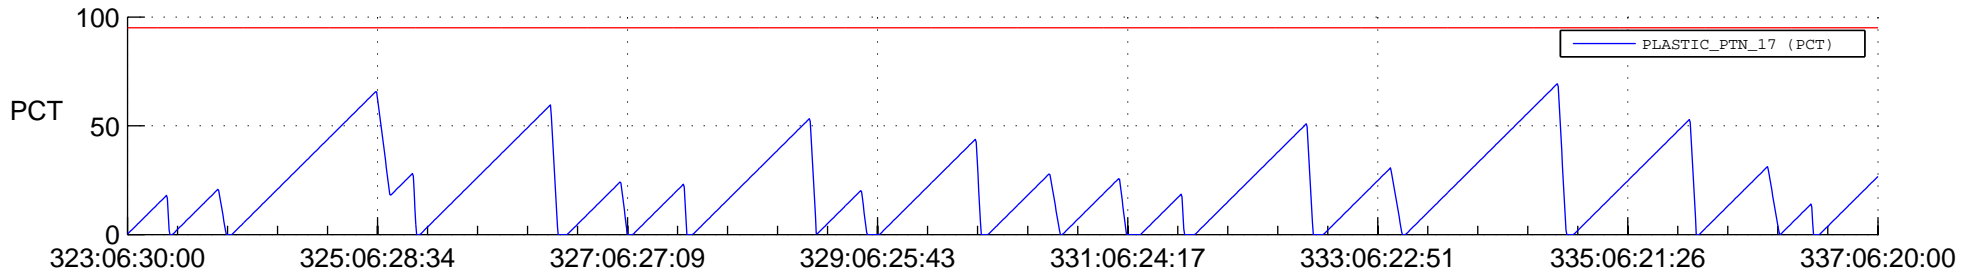

## SWAVES\_Percent\_Full\_Prediction

## Spacecraft\_DownLink\_Rate

Ground Time (2020:323:06:30:00.000 -2020:337:06:20:00.000)