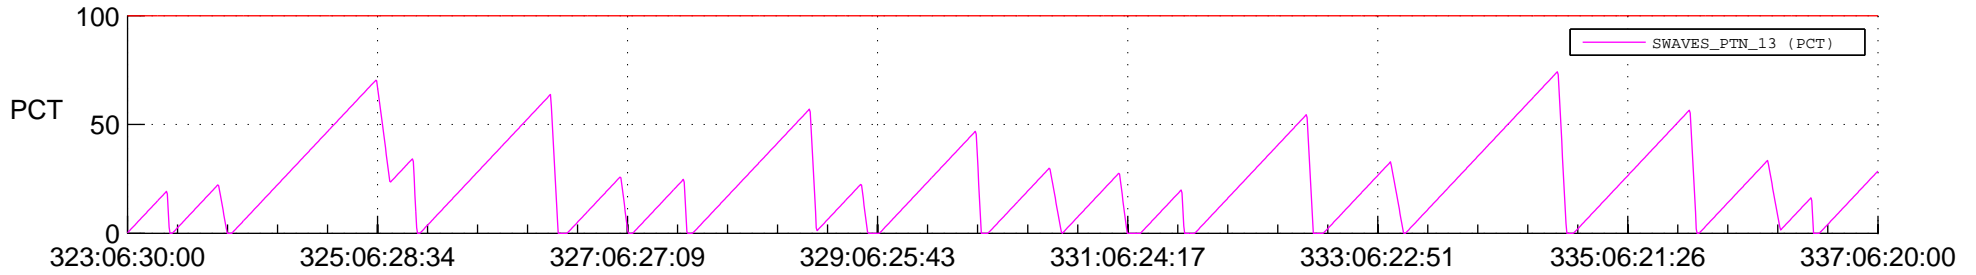

## SWAVES\_Percent\_Full\_Prediction

## Spacecraft\_DownLink\_Rate

Ground Time (2020:323:06:30:00.000 -2020:337:06:20:00.000)