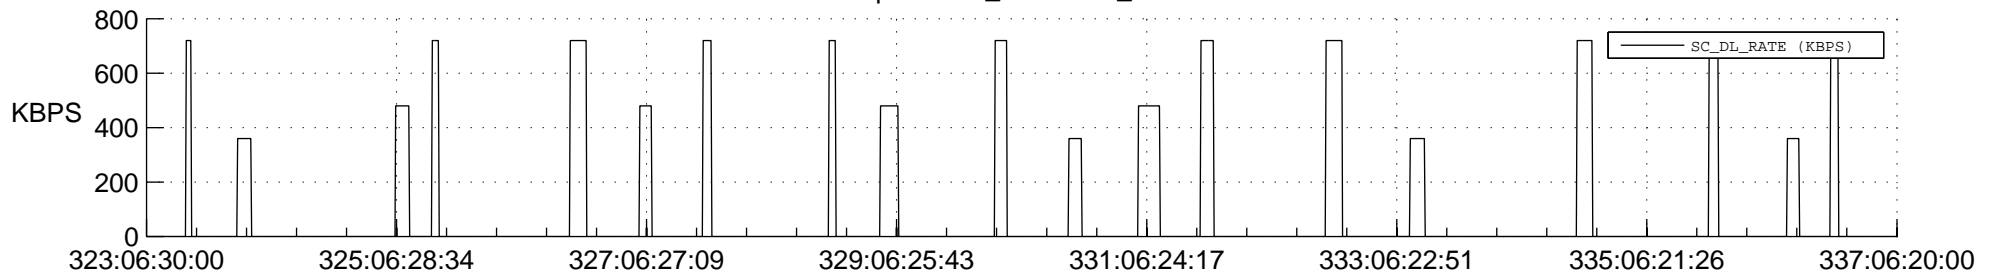

## Spacecraft\_DownLink\_Rate

Ground Time (2020:323:06:30:00.000 -2020:337:06:20:00.000)