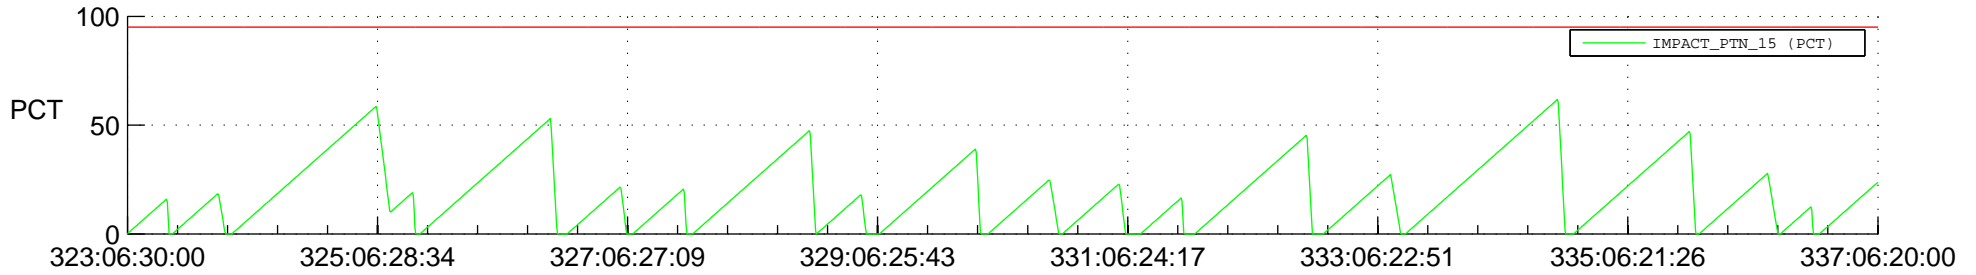

IMPACT_Percent_Full_Prediction