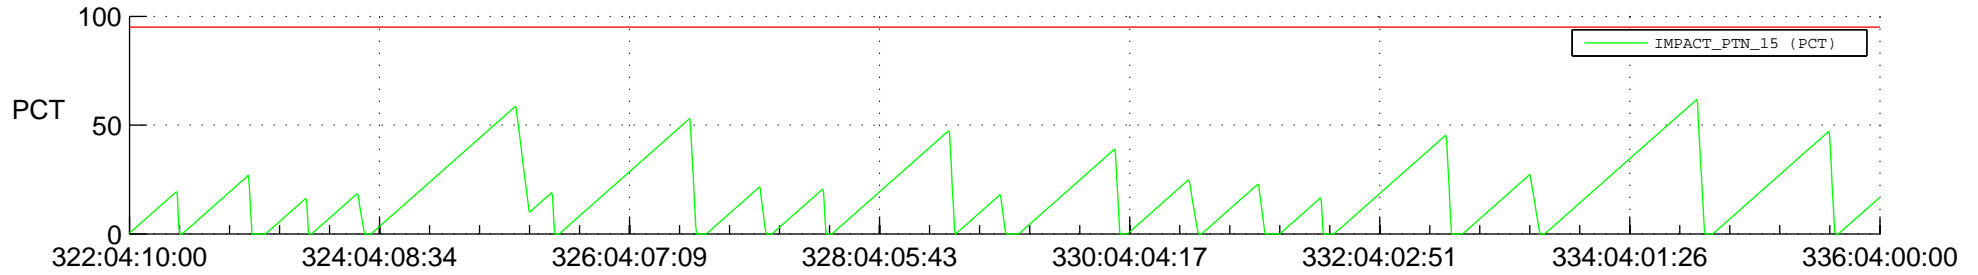

STEREO AHEAD SSR PCT Full Prediction

SWAVES_Percent_Full_Prediction

IMPACT_Percent_Full_Prediction

PLASTIC_Percent_Full_Prediction

Spacecraft_DownLink_Rate

Ground Time (2020:322:04:10:00.000 -2020:336:04:00:00.000)