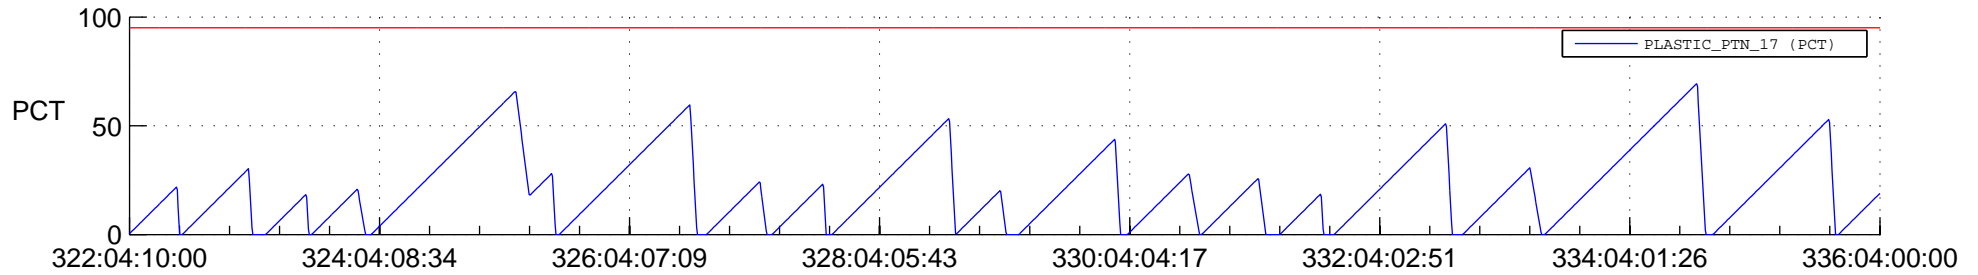

STEREO AHEAD SSR PCT Full Prediction

SWAVES_Percent_Full_Prediction

IMPACT_Percent_Full_Prediction

PLASTIC_Percent_Full_Prediction

Spacecraft_DownLink_Rate

Ground Time (2020:322:04:10:00.000 -2020:336:04:00:00.000)