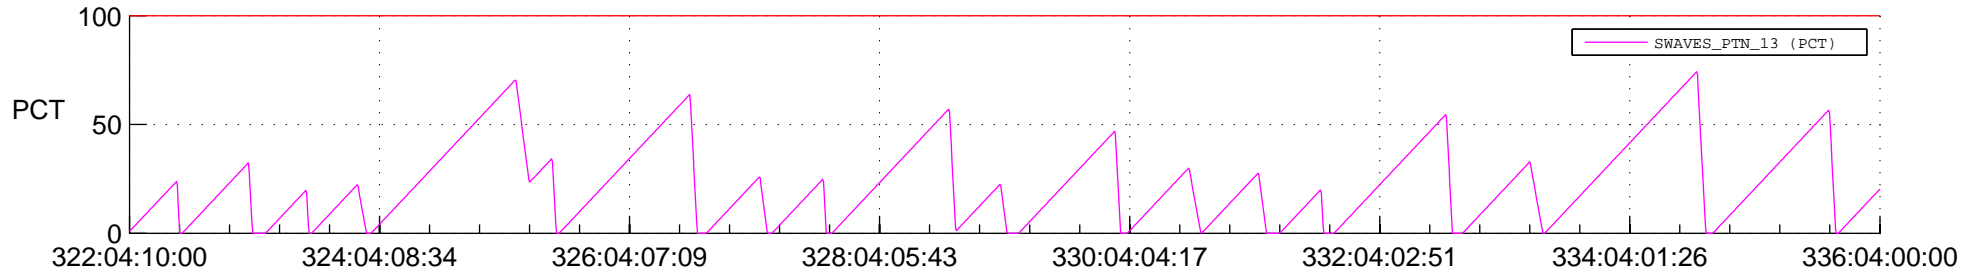

STEREO AHEAD SSR PCT Full Prediction

SWAVES_Percent_Full_Prediction

IMPACT_Percent_Full_Prediction

PLASTIC_Percent_Full_Prediction

Spacecraft_DownLink_Rate

Ground Time (2020:322:04:10:00.000 -2020:336:04:00:00.000)