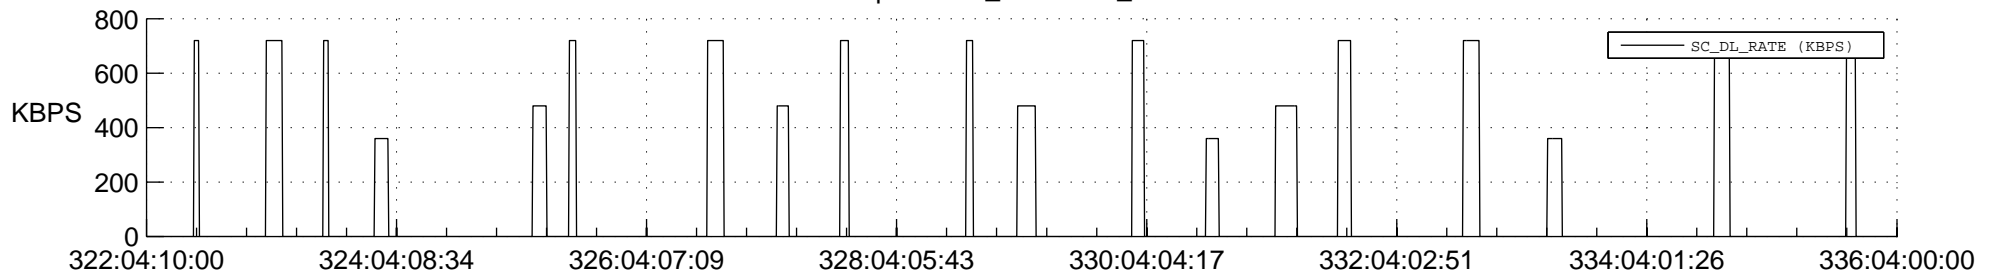

STEREO AHEAD SSR PCT Full Prediction

SWAVES_Percent_Full_Prediction

IMPACT_Percent_Full_Prediction

PLASTIC_Percent_Full_Prediction

Spacecraft_DownLink_Rate

Ground Time (2020:322:04:10:00.000 -2020:336:04:00:00.000)