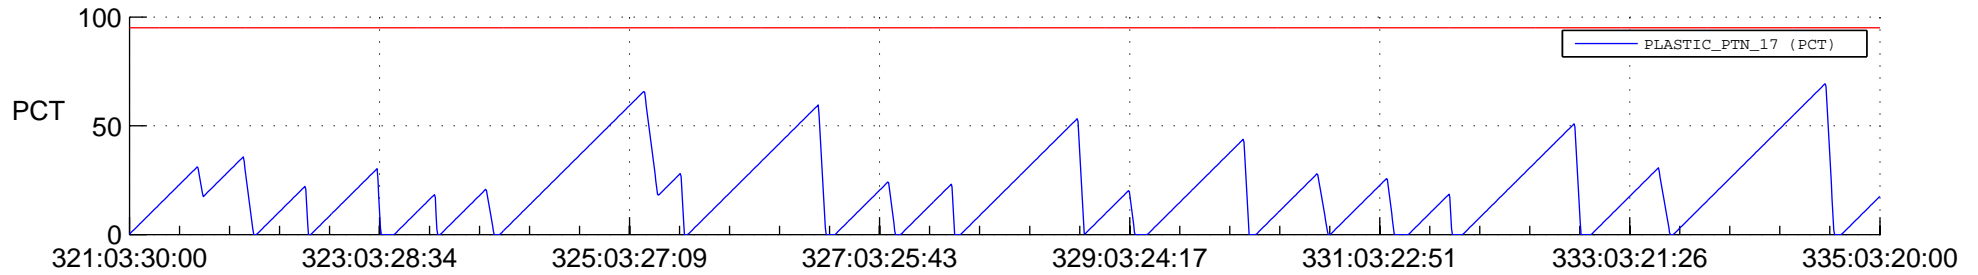

STEREO AHEAD SSR PCT Full Prediction

SWAVES_Percent_Full_Prediction

IMPACT_Percent_Full_Prediction

PLASTIC_Percent_Full_Prediction

Spacecraft_DownLink_Rate