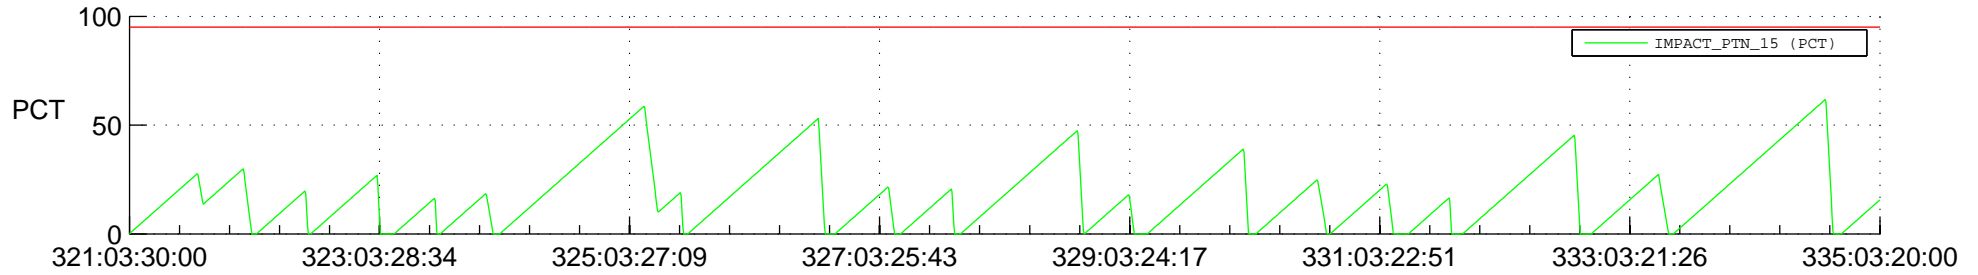

STEREO AHEAD SSR PCT Full Prediction

SWAVES_Percent_Full_Prediction

IMPACT_Percent_Full_Prediction

PLASTIC_Percent_Full_Prediction

Spacecraft_DownLink_Rate