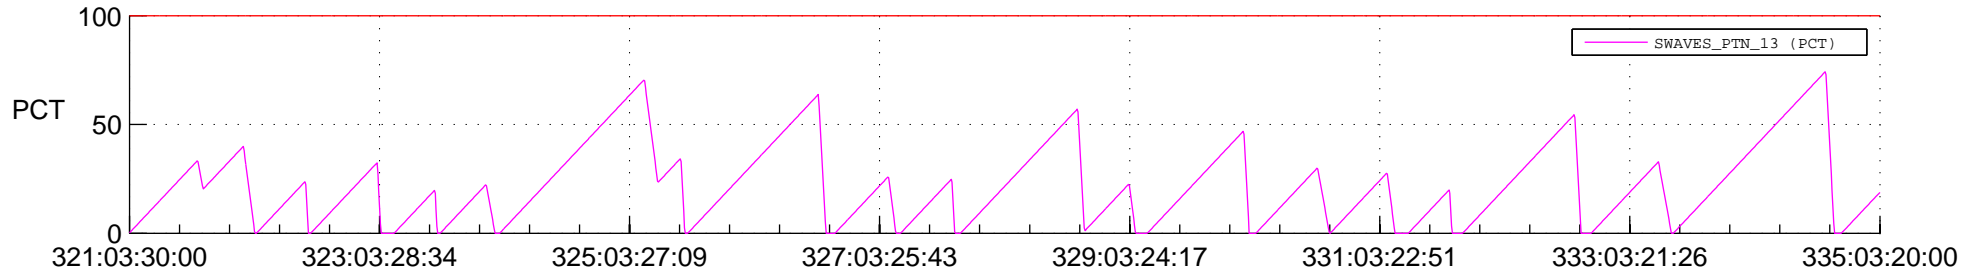

STEREO AHEAD SSR PCT Full Prediction

SWAVES_Percent_Full_Prediction

IMPACT_Percent_Full_Prediction

PLASTIC_Percent_Full_Prediction

Spacecraft_DownLink_Rate