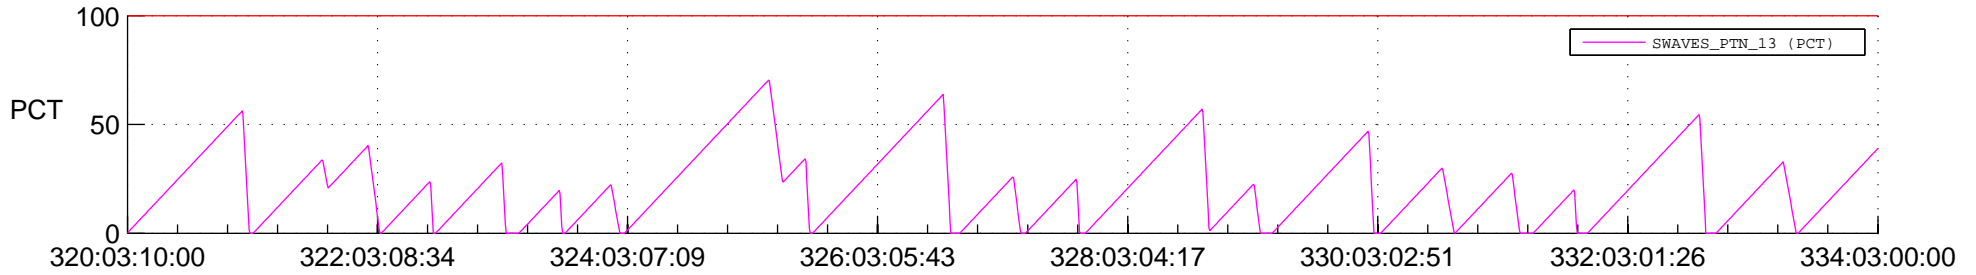

STEREO AHEAD SSR PCT Full Prediction

SWAVES_Percent_Full_Prediction

IMPACT_Percent_Full_Prediction

PLASTIC_Percent_Full_Prediction

Spacecraft_DownLink_Rate

Ground Time (2020:320:03:10:00.000 -2020:334:03:00:00.000)