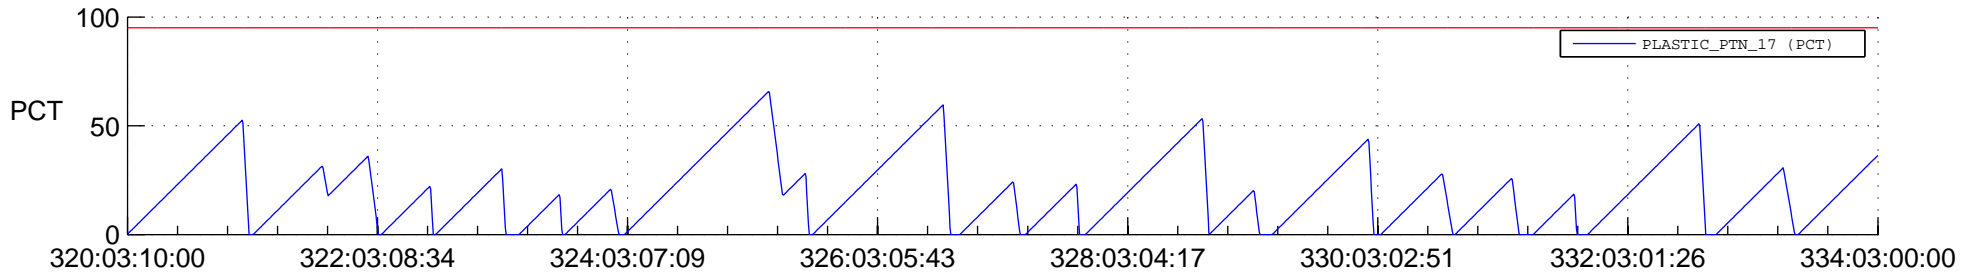

STEREO AHEAD SSR PCT Full Prediction

SWAVES_Percent_Full_Prediction

IMPACT_Percent_Full_Prediction

PLASTIC_Percent_Full_Prediction

Spacecraft_DownLink_Rate

Ground Time (2020:320:03:10:00.000 -2020:334:03:00:00.000)