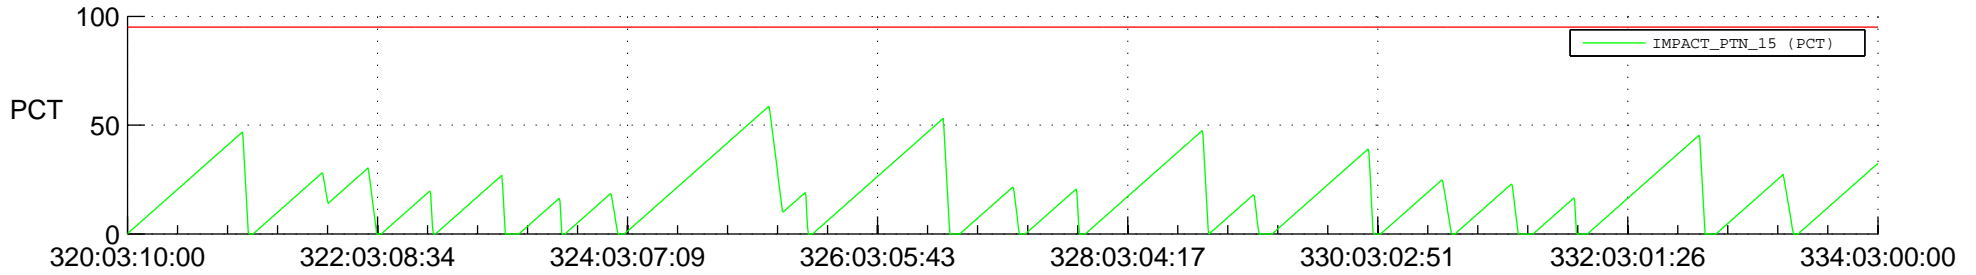

STEREO AHEAD SSR PCT Full Prediction

SWAVES_Percent_Full_Prediction

IMPACT_Percent_Full_Prediction

PLASTIC_Percent_Full_Prediction

Spacecraft_DownLink_Rate

Ground Time (2020:320:03:10:00.000 -2020:334:03:00:00.000)