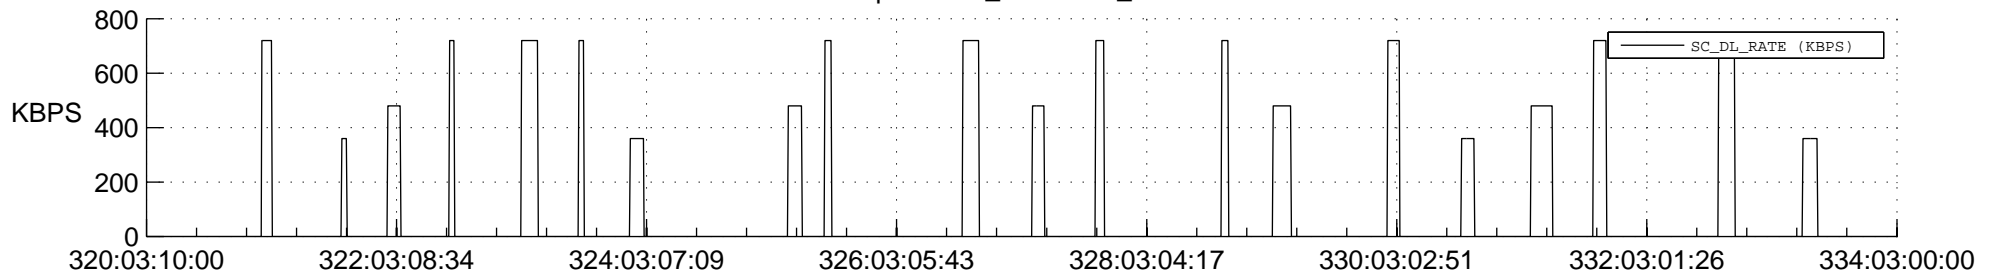

STEREO AHEAD SSR PCT Full Prediction

SWAVES_Percent_Full_Prediction

IMPACT_Percent_Full_Prediction

PLASTIC_Percent_Full_Prediction

Spacecraft_DownLink_Rate

Ground Time (2020:320:03:10:00.000 -2020:334:03:00:00.000)