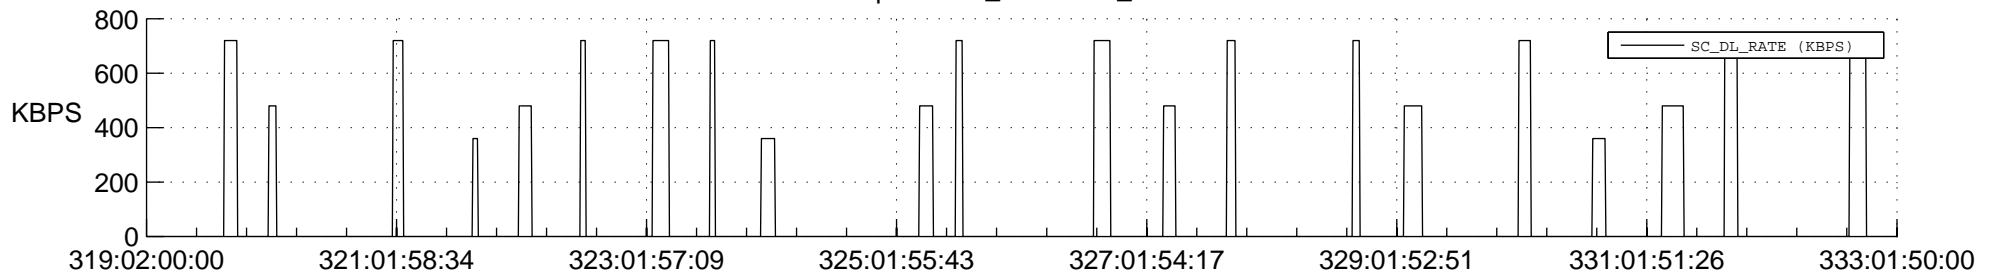

## Spacecraft\_DownLink\_Rate

Ground Time (2020:319:02:00:00.000 -2020:333:01:50:00.000)