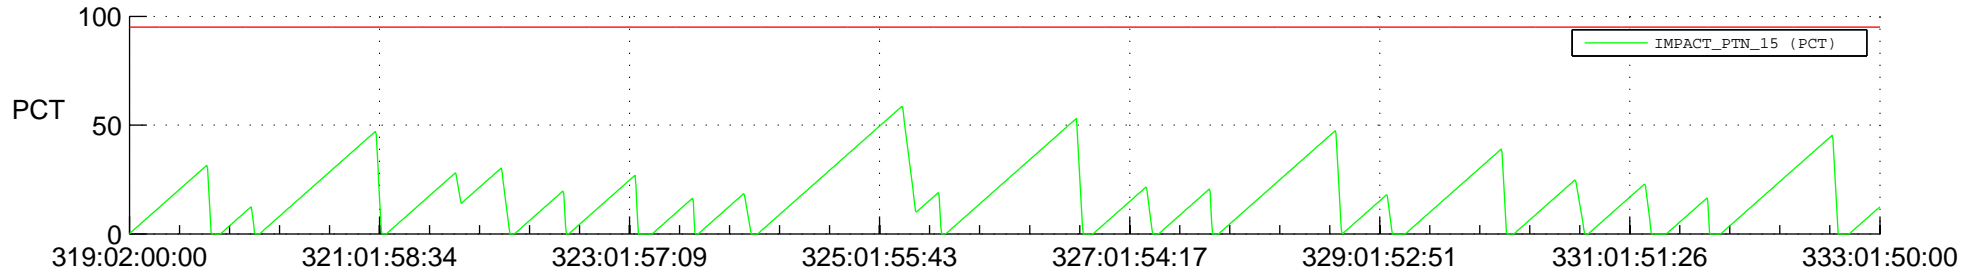

IMPACT_Percent_Full_Prediction