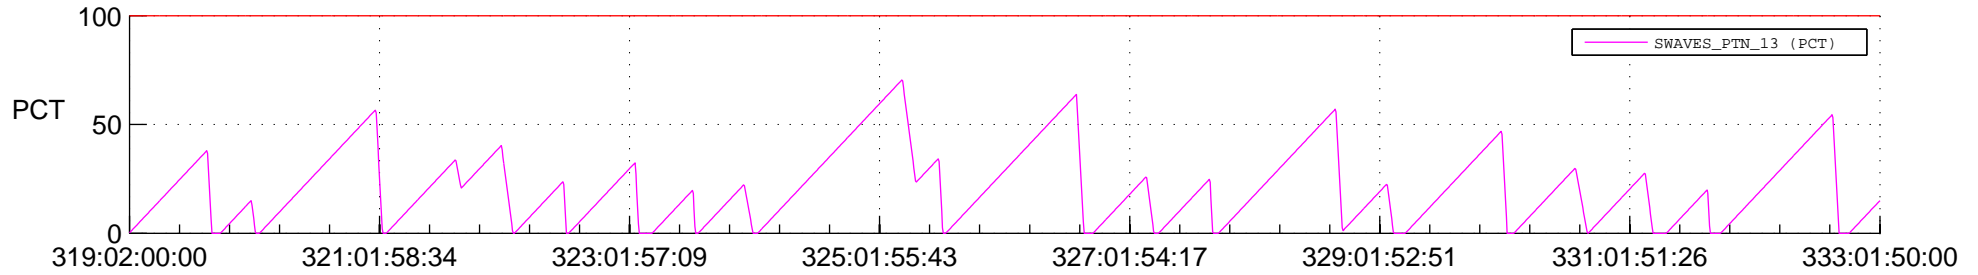

## SWAVES\_Percent\_Full\_Prediction

## Spacecraft\_DownLink\_Rate

Ground Time (2020:319:02:00:00.000 -2020:333:01:50:00.000)