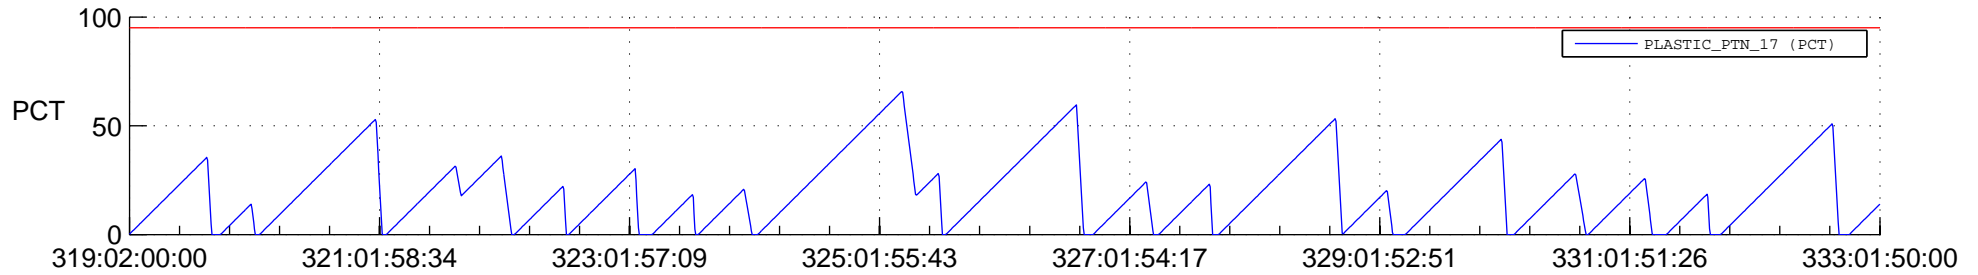

# STEREO AHEAD SSR PCT Full Prediction

## SWAVES\_Percent\_Full\_Prediction

## Spacecraft\_DownLink\_Rate

Ground Time (2020:319:02:00:00.000 -2020:333:01:50:00.000)