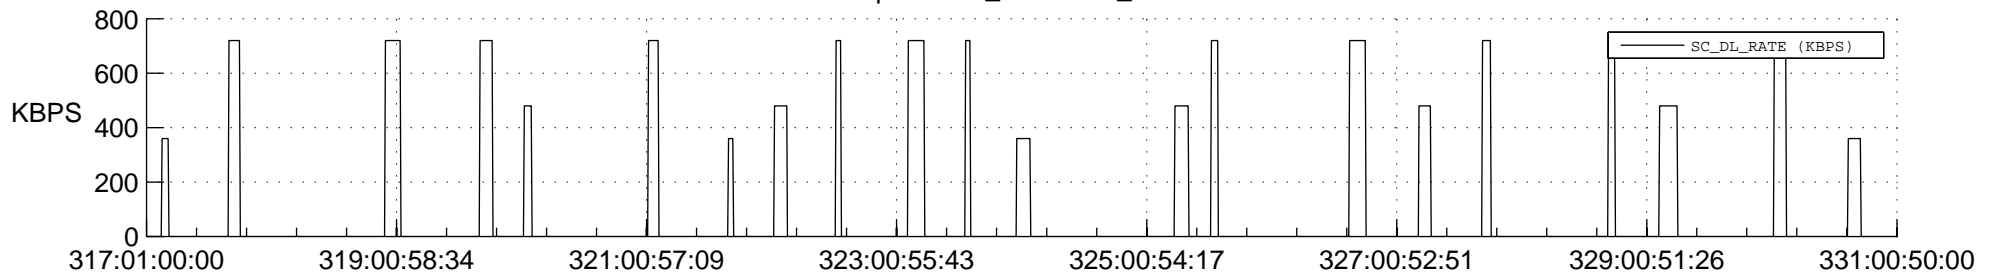

STEREO AHEAD SSR PCT Full Prediction

SWAVES_Percent_Full_Prediction

IMPACT_Percent_Full_Prediction

PLASTIC_Percent_Full_Prediction

Spacecraft_DownLink_Rate

Ground Time (2020:317:01:00:00.000 -2020:331:00:50:00.000)