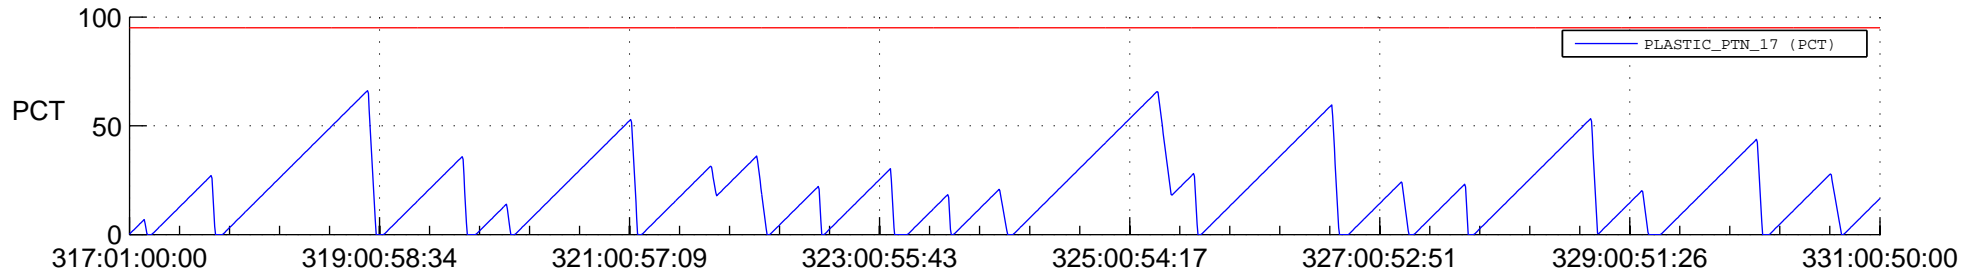

STEREO AHEAD SSR PCT Full Prediction

SWAVES_Percent_Full_Prediction

IMPACT_Percent_Full_Prediction

PLASTIC_Percent_Full_Prediction

Spacecraft_DownLink_Rate

Ground Time (2020:317:01:00:00.000 -2020:331:00:50:00.000)