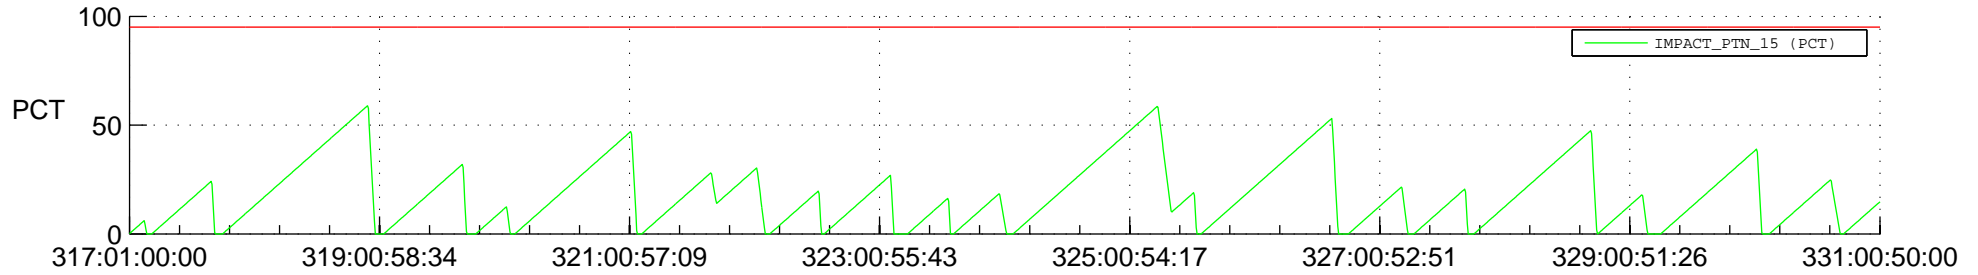

STEREO AHEAD SSR PCT Full Prediction

SWAVES_Percent_Full_Prediction

IMPACT_Percent_Full_Prediction

PLASTIC_Percent_Full_Prediction

Spacecraft_DownLink_Rate

Ground Time (2020:317:01:00:00.000 -2020:331:00:50:00.000)