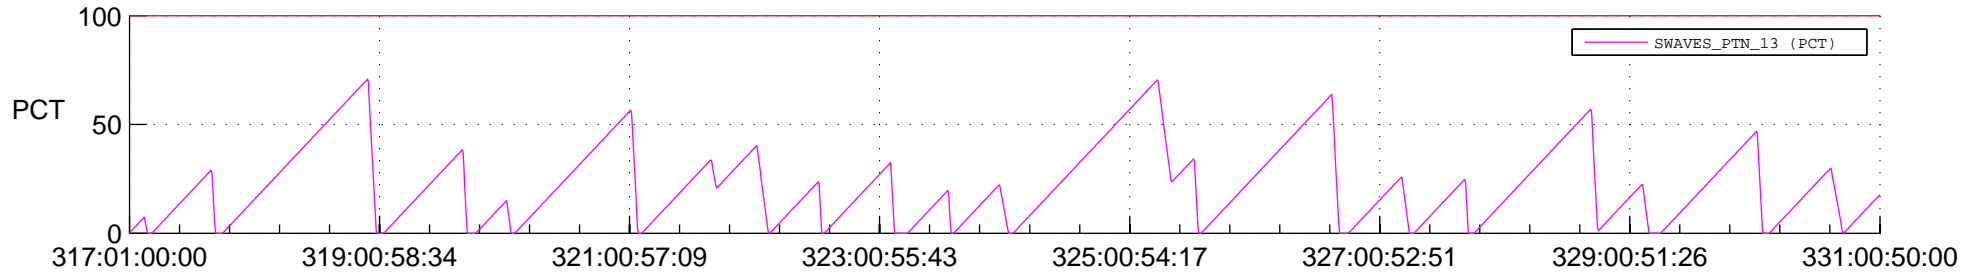

STEREO AHEAD SSR PCT Full Prediction

SWAVES_Percent_Full_Prediction

IMPACT_Percent_Full_Prediction

PLASTIC_Percent_Full_Prediction

Spacecraft_DownLink_Rate

Ground Time (2020:317:01:00:00.000 -2020:331:00:50:00.000)