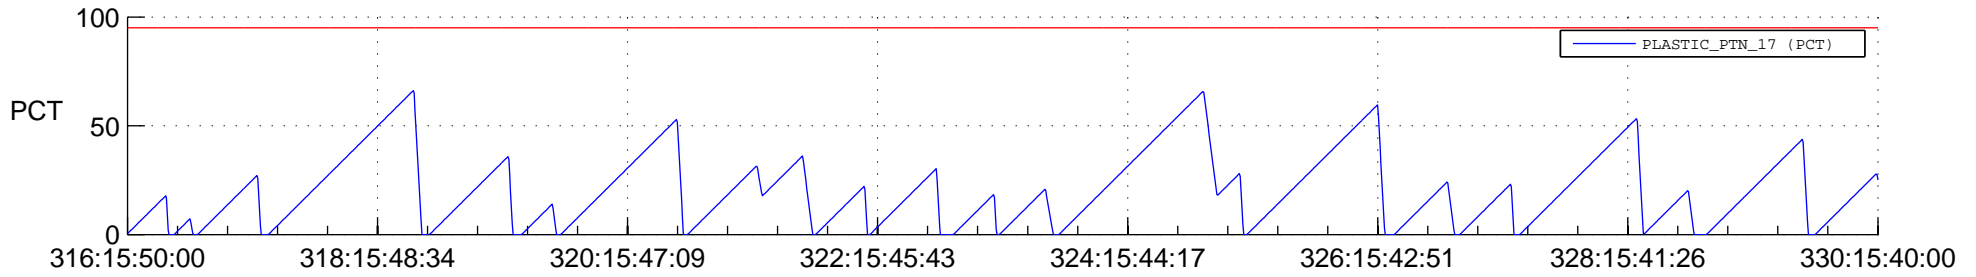

STEREO AHEAD SSR PCT Full Prediction

SWAVES_Percent_Full_Prediction

IMPACT_Percent_Full_Prediction

PLASTIC_Percent_Full_Prediction

Spacecraft_DownLink_Rate