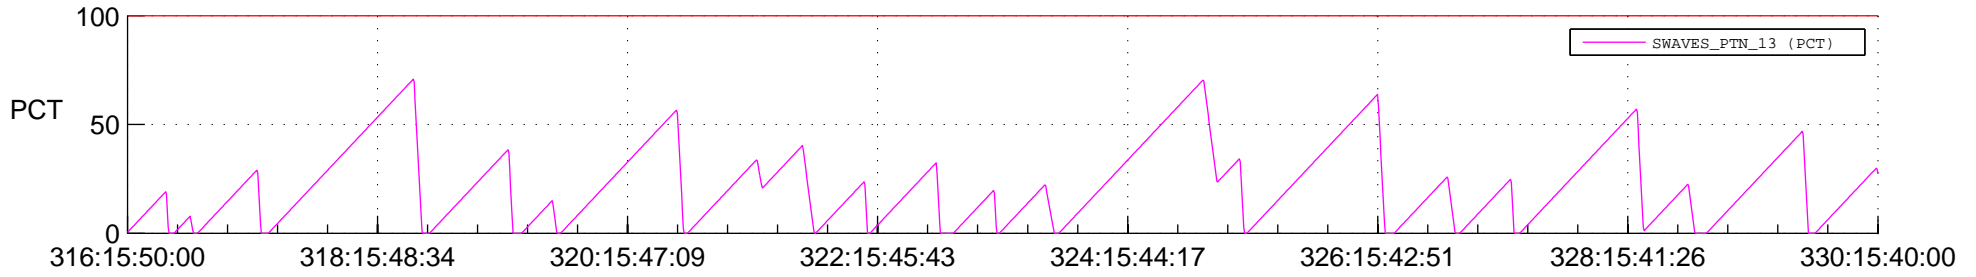

STEREO AHEAD SSR PCT Full Prediction

SWAVES_Percent_Full_Prediction

IMPACT_Percent_Full_Prediction

PLASTIC_Percent_Full_Prediction

Spacecraft_DownLink_Rate