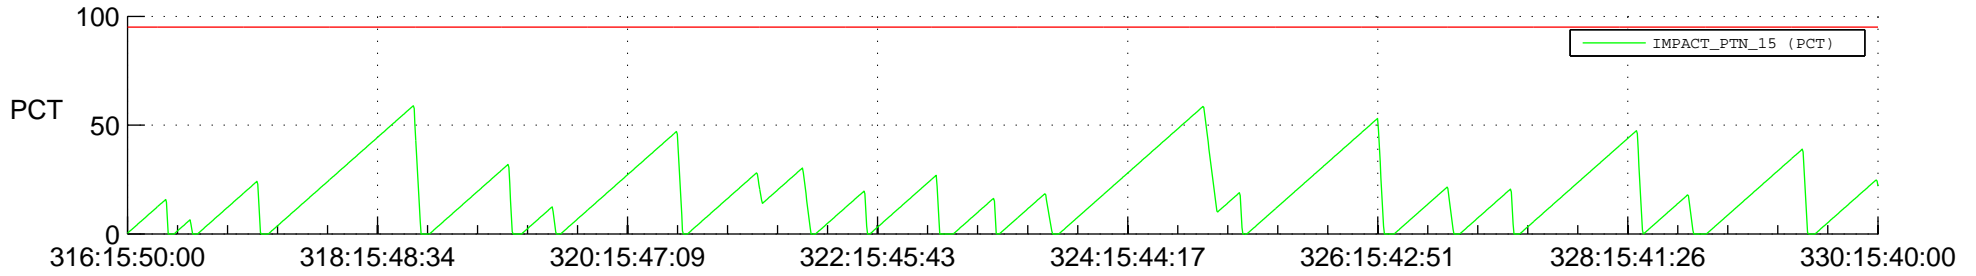

STEREO AHEAD SSR PCT Full Prediction

SWAVES_Percent_Full_Prediction

IMPACT_Percent_Full_Prediction

PLASTIC_Percent_Full_Prediction

Spacecraft_DownLink_Rate