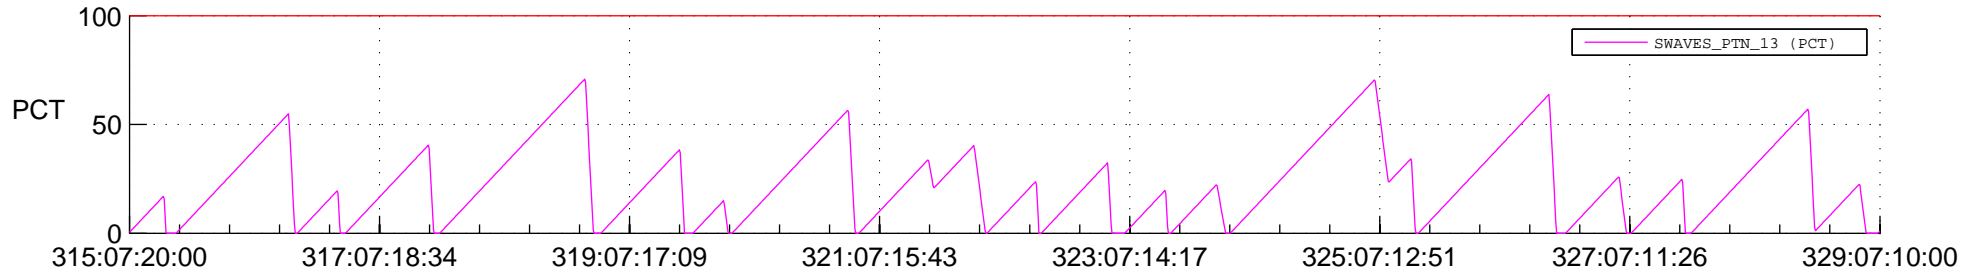

STEREO AHEAD SSR PCT Full Prediction

SWAVES_Percent_Full_Prediction

IMPACT_Percent_Full_Prediction

PLASTIC_Percent_Full_Prediction

Spacecraft_DownLink_Rate

Ground Time (2020:315:07:20:00.000 -2020:329:07:10:00.000)