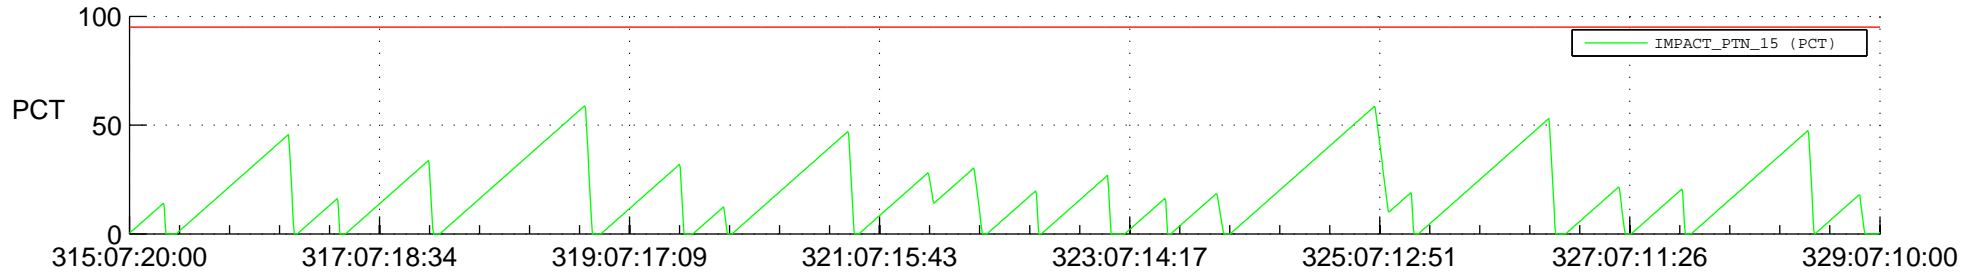

STEREO AHEAD SSR PCT Full Prediction

SWAVES_Percent_Full_Prediction

IMPACT_Percent_Full_Prediction

PLASTIC_Percent_Full_Prediction

Spacecraft_DownLink_Rate

Ground Time (2020:315:07:20:00.000 -2020:329:07:10:00.000)