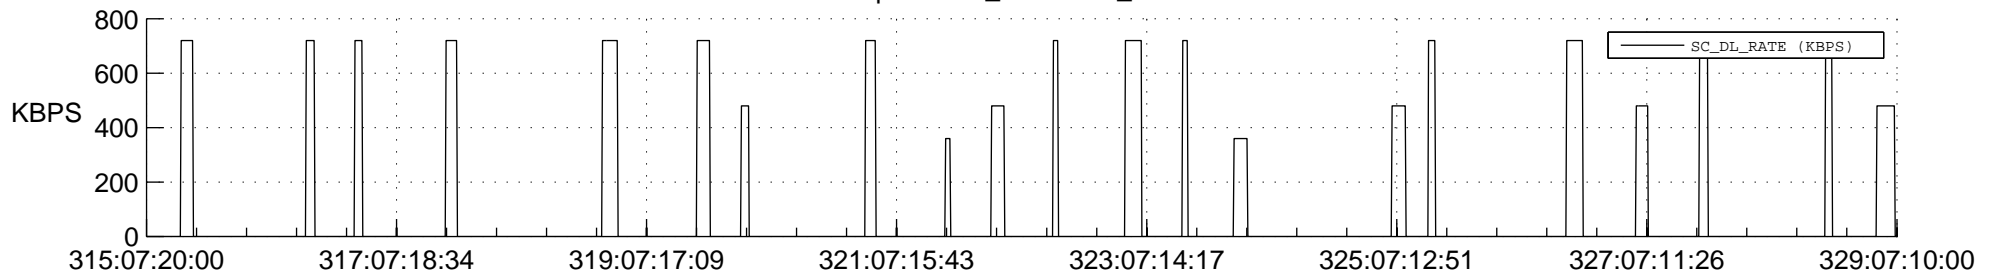

STEREO AHEAD SSR PCT Full Prediction

SWAVES_Percent_Full_Prediction

IMPACT_Percent_Full_Prediction

PLASTIC_Percent_Full_Prediction

Spacecraft_DownLink_Rate

Ground Time (2020:315:07:20:00.000 -2020:329:07:10:00.000)