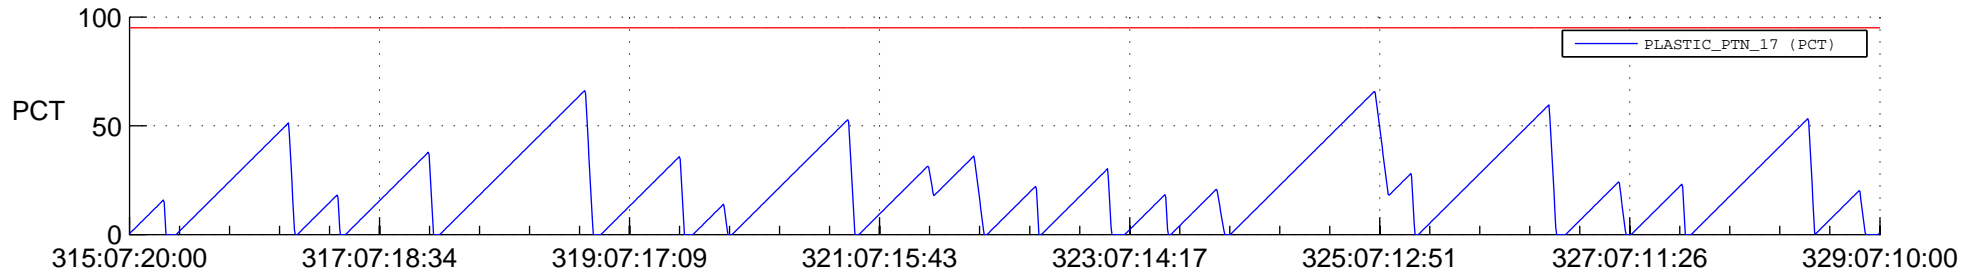

STEREO AHEAD SSR PCT Full Prediction

SWAVES_Percent_Full_Prediction

IMPACT_Percent_Full_Prediction

PLASTIC_Percent_Full_Prediction

Spacecraft_DownLink_Rate

Ground Time (2020:315:07:20:00.000 -2020:329:07:10:00.000)