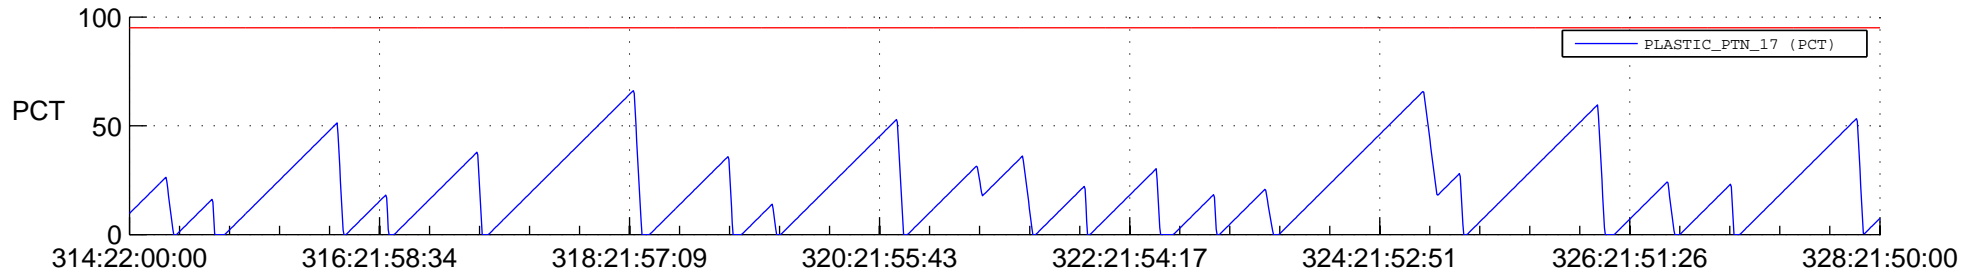

# STEREO AHEAD SSR PCT Full Prediction

## SWAVES\_Percent\_Full\_Prediction

## Spacecraft\_DownLink\_Rate

Ground Time (2020:314:22:00:00.000 -2020:328:21:50:00.000)