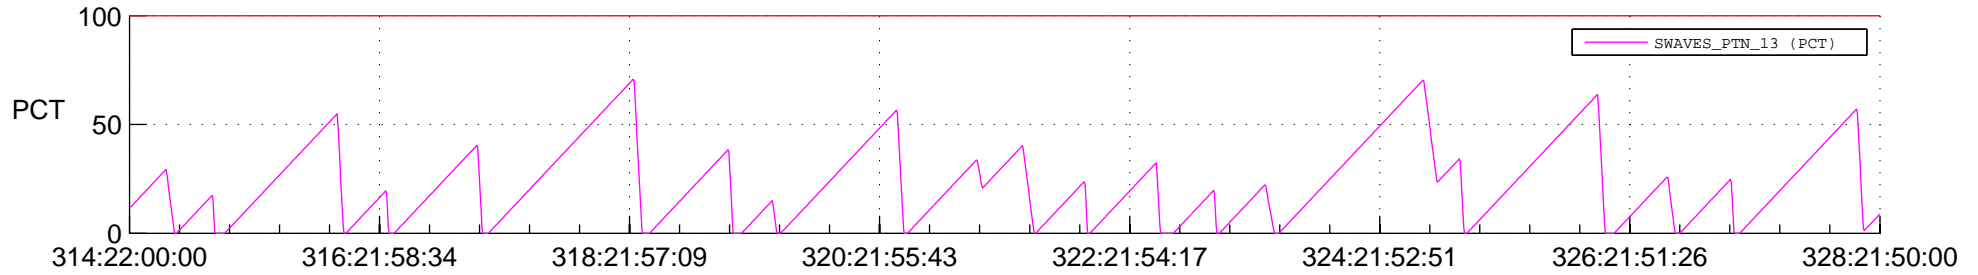

# STEREO AHEAD SSR PCT Full Prediction

## SWAVES\_Percent\_Full\_Prediction

## Spacecraft\_DownLink\_Rate

Ground Time (2020:314:22:00:00.000 -2020:328:21:50:00.000)