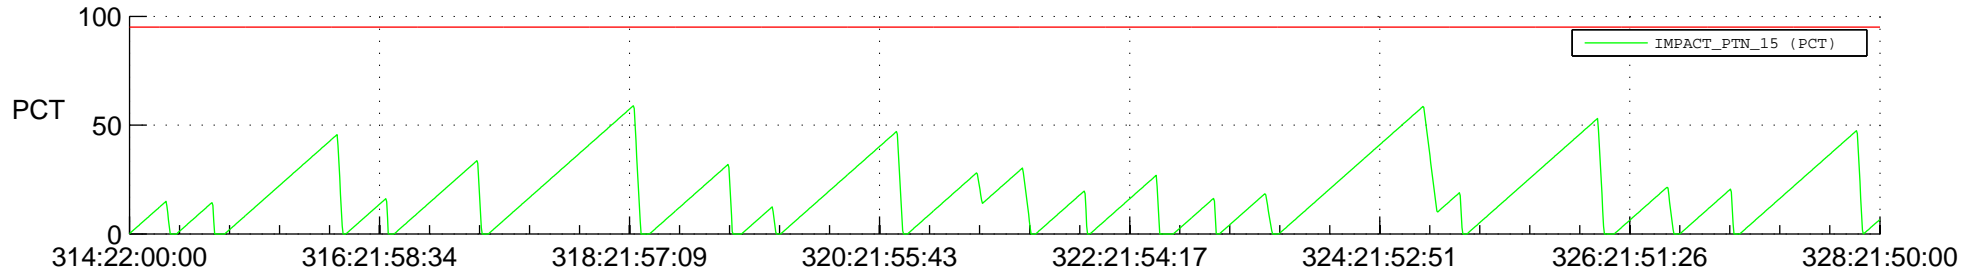

IMPACT_Percent_Full_Prediction