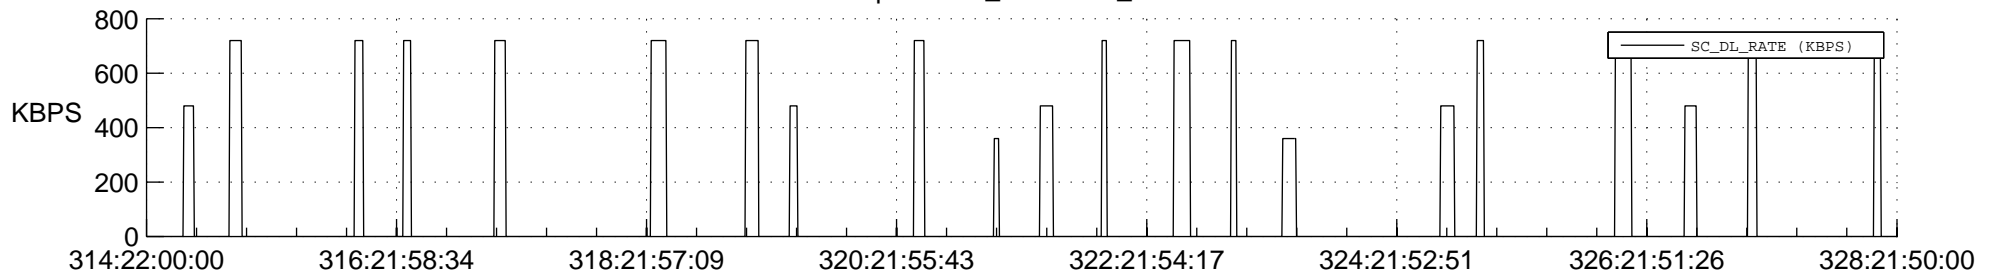

## Spacecraft\_DownLink\_Rate

Ground Time (2020:314:22:00:00.000 -2020:328:21:50:00.000)