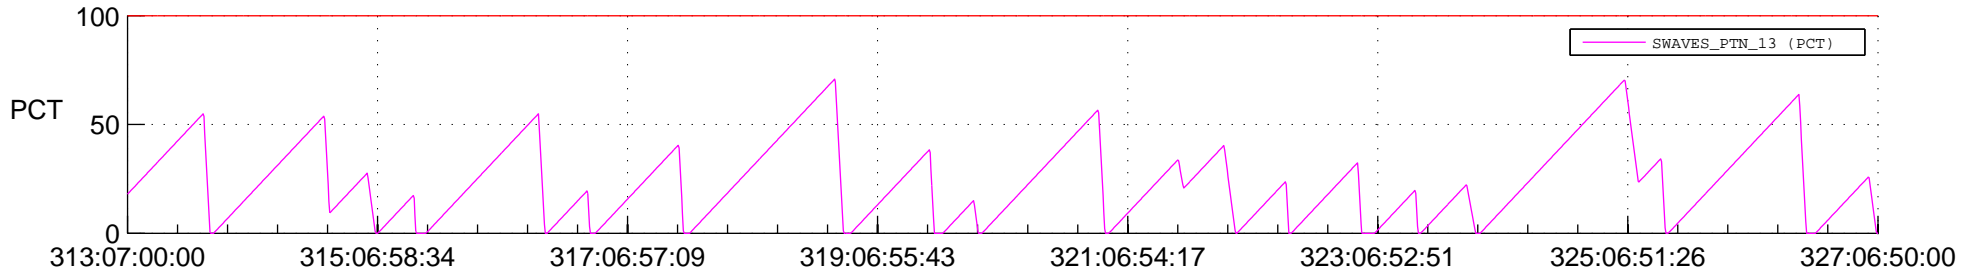

STEREO AHEAD SSR PCT Full Prediction

SWAVES_Percent_Full_Prediction

IMPACT_Percent_Full_Prediction

PLASTIC_Percent_Full_Prediction

Spacecraft_DownLink_Rate

Ground Time (2020:313:07:00:00.000 -2020:327:06:50:00.000)