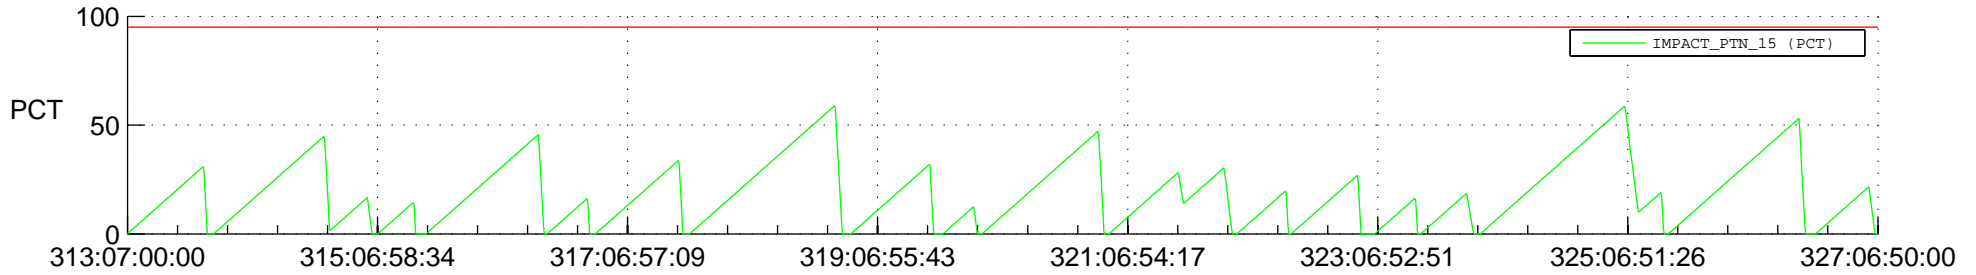

STEREO AHEAD SSR PCT Full Prediction

SWAVES_Percent_Full_Prediction

IMPACT_Percent_Full_Prediction

PLASTIC_Percent_Full_Prediction

Spacecraft_DownLink_Rate

Ground Time (2020:313:07:00:00.000 -2020:327:06:50:00.000)