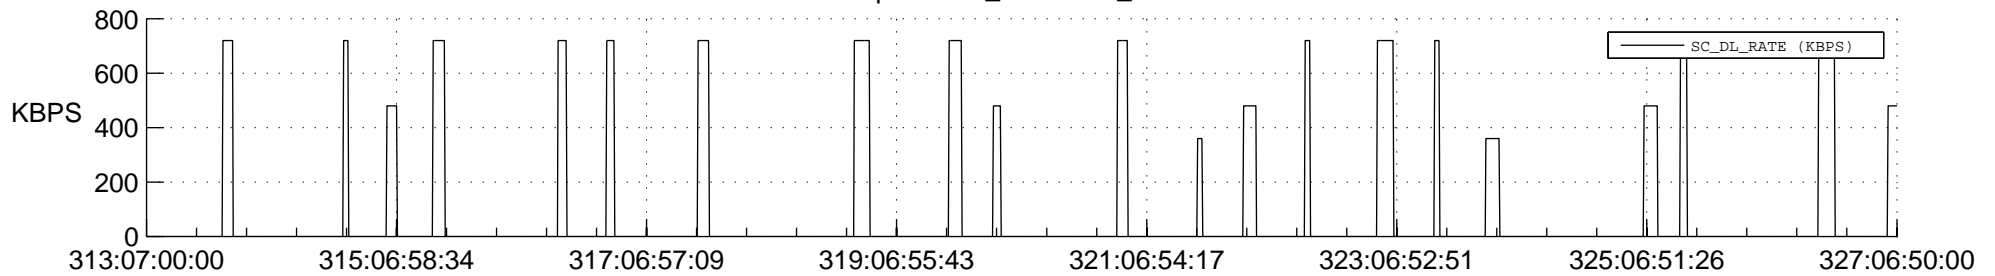

STEREO AHEAD SSR PCT Full Prediction

SWAVES_Percent_Full_Prediction

IMPACT_Percent_Full_Prediction

PLASTIC_Percent_Full_Prediction

Spacecraft_DownLink_Rate

Ground Time (2020:313:07:00:00.000 -2020:327:06:50:00.000)