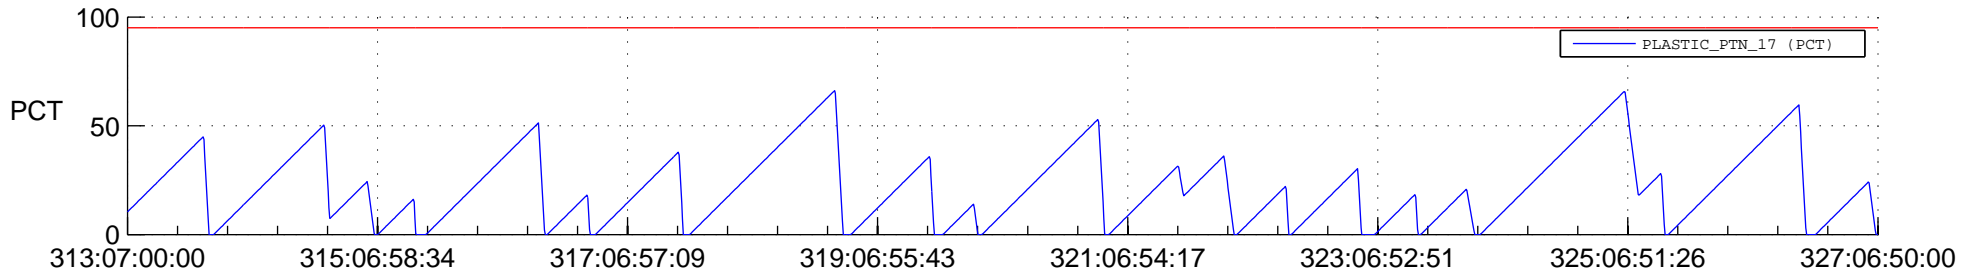

STEREO AHEAD SSR PCT Full Prediction

SWAVES_Percent_Full_Prediction

IMPACT_Percent_Full_Prediction

PLASTIC_Percent_Full_Prediction

Spacecraft_DownLink_Rate

Ground Time (2020:313:07:00:00.000 -2020:327:06:50:00.000)