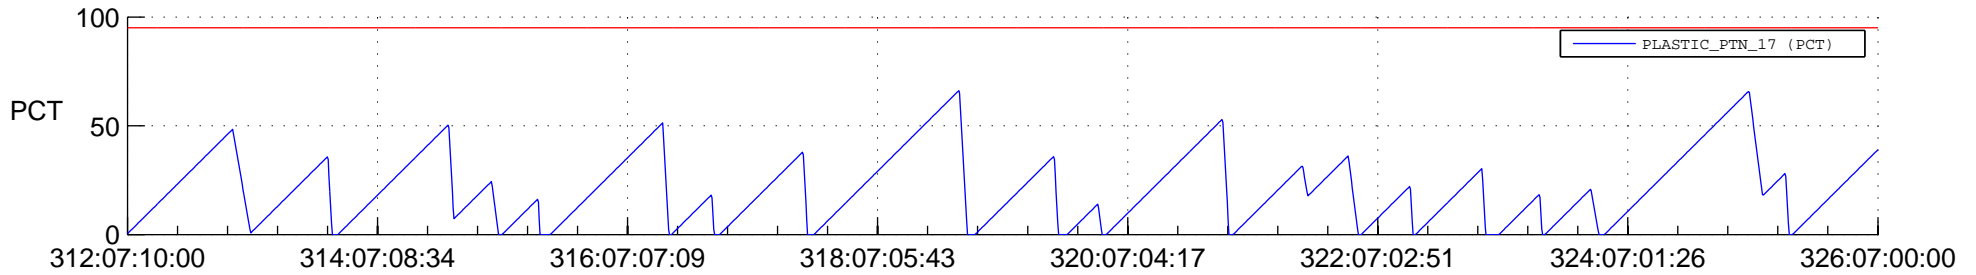

# STEREO AHEAD SSR PCT Full Prediction

## SWAVES\_Percent\_Full\_Prediction

## Spacecraft\_DownLink\_Rate

Ground Time (2020:312:07:10:00.000 -2020:326:07:00:00.000)