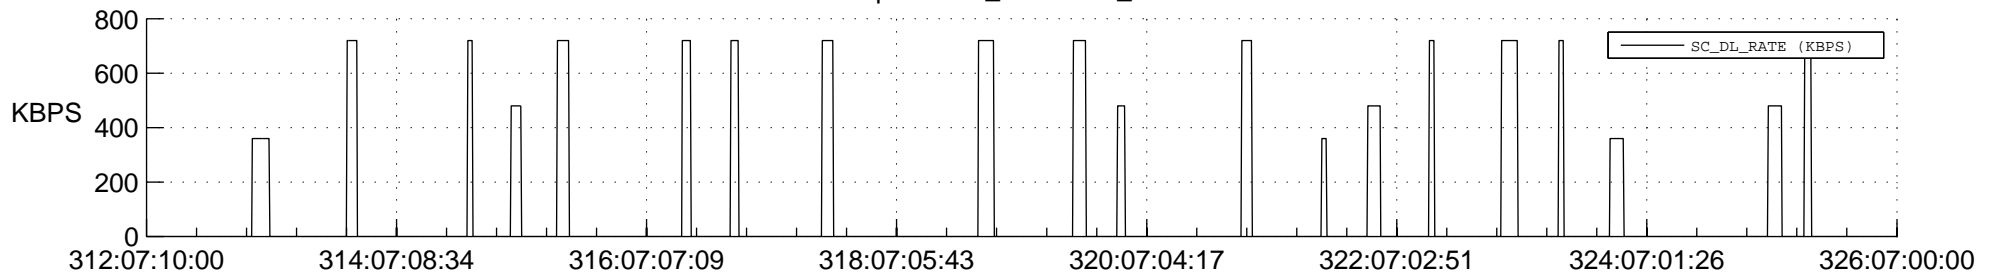

## Spacecraft\_DownLink\_Rate

Ground Time (2020:312:07:10:00.000 -2020:326:07:00:00.000)