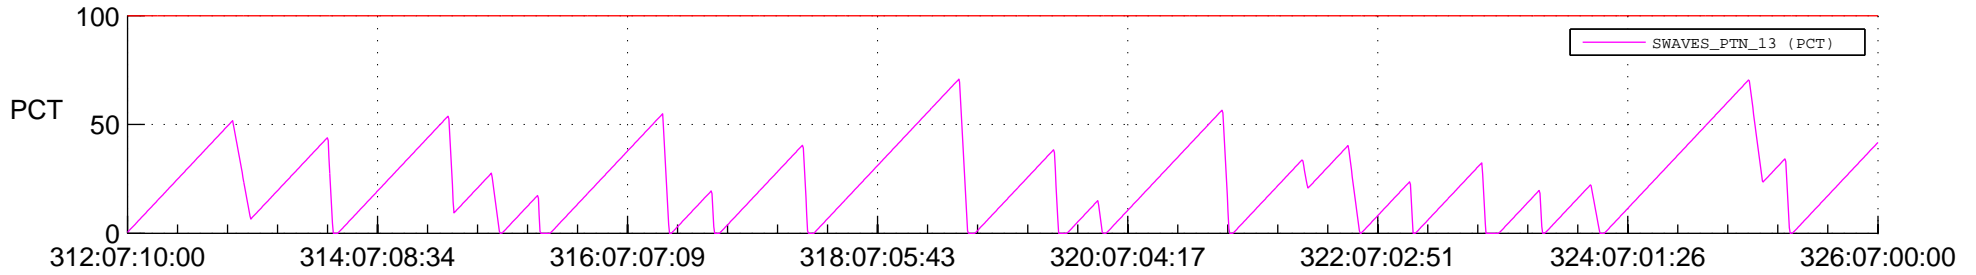

# STEREO AHEAD SSR PCT Full Prediction

## SWAVES\_Percent\_Full\_Prediction

## Spacecraft\_DownLink\_Rate

Ground Time (2020:312:07:10:00.000 -2020:326:07:00:00.000)