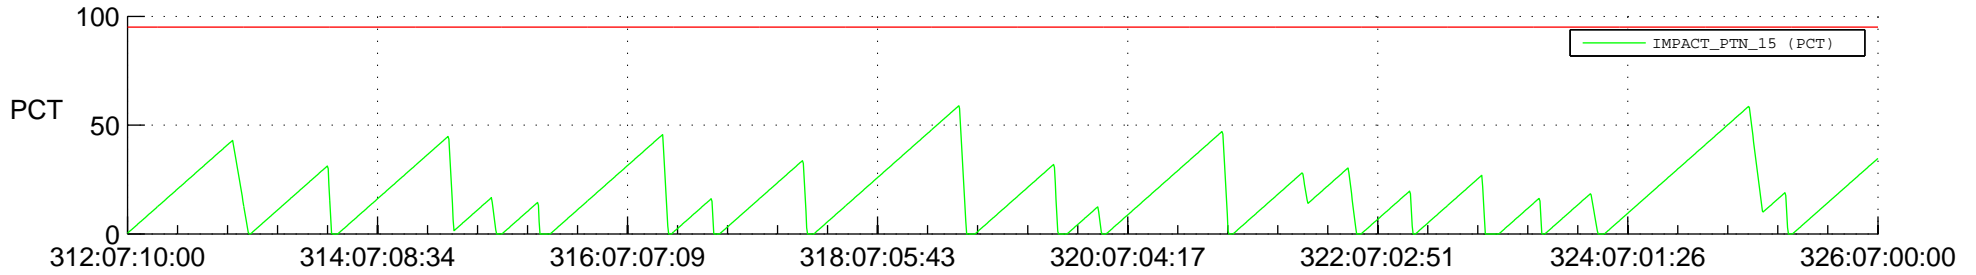

IMPACT_Percent_Full_Prediction