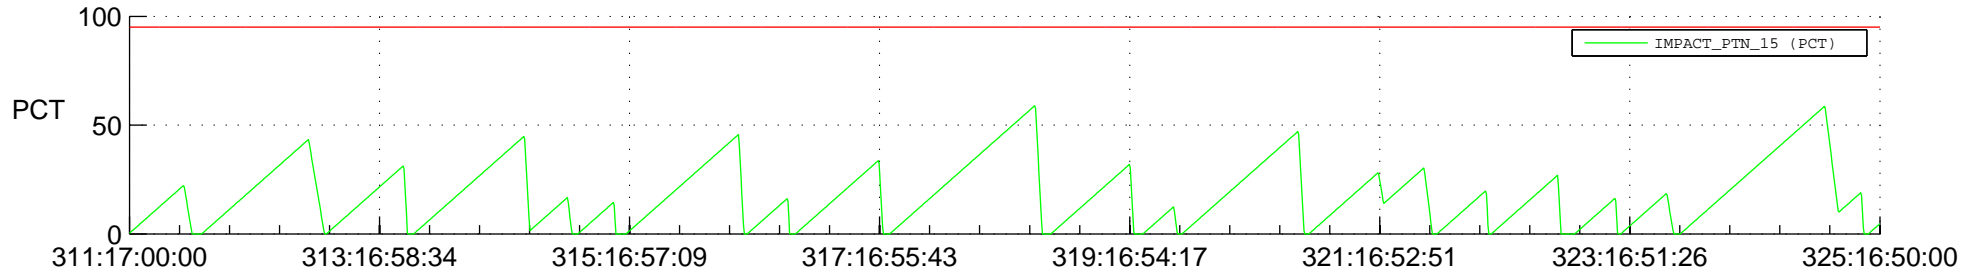

IMPACT_Percent_Full_Prediction