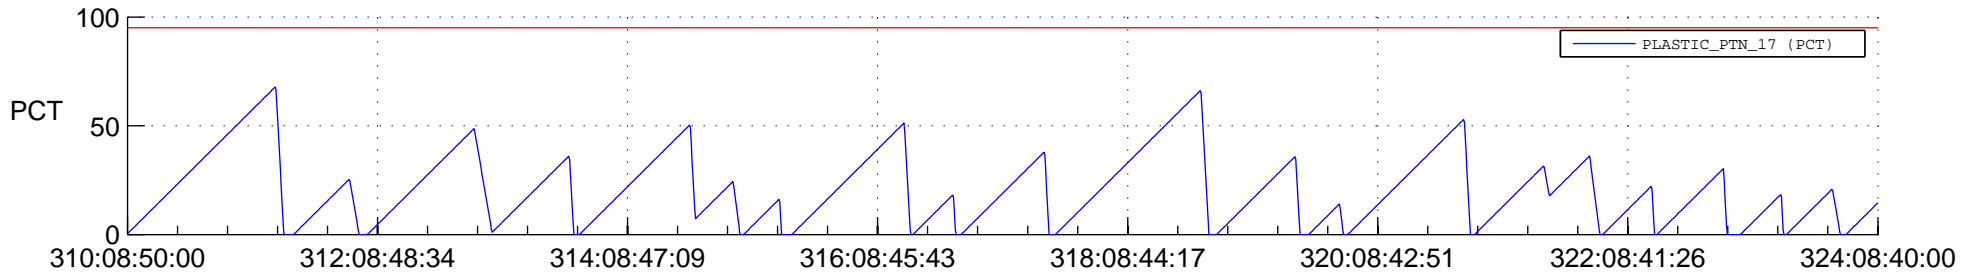

STEREO AHEAD SSR PCT Full Prediction

SWAVES_Percent_Full_Prediction

IMPACT_Percent_Full_Prediction

PLASTIC_Percent_Full_Prediction

Spacecraft_DownLink_Rate

Ground Time (2020:310:08:50:00.000 -2020:324:08:40:00.000)