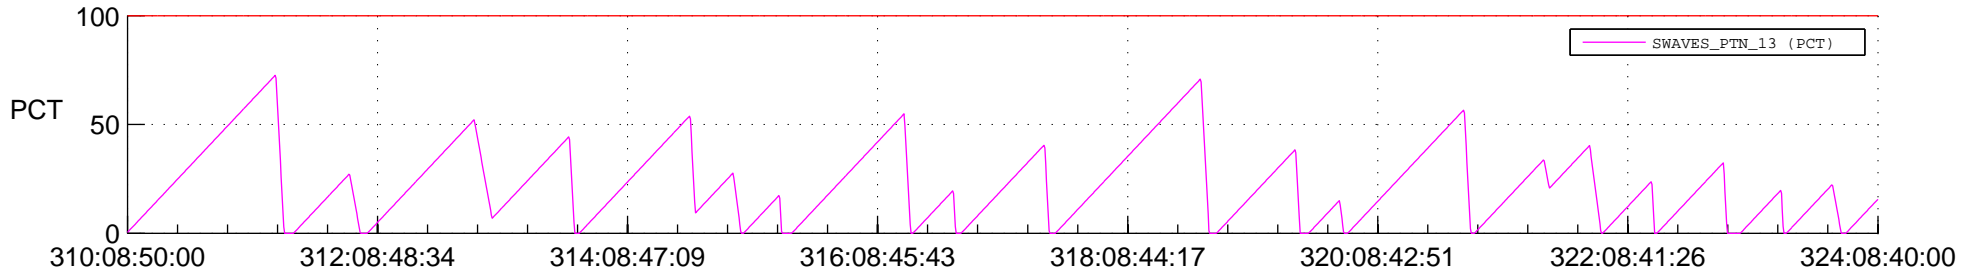

STEREO AHEAD SSR PCT Full Prediction

SWAVES_Percent_Full_Prediction

IMPACT_Percent_Full_Prediction

PLASTIC_Percent_Full_Prediction

Spacecraft_DownLink_Rate

Ground Time (2020:310:08:50:00.000 -2020:324:08:40:00.000)