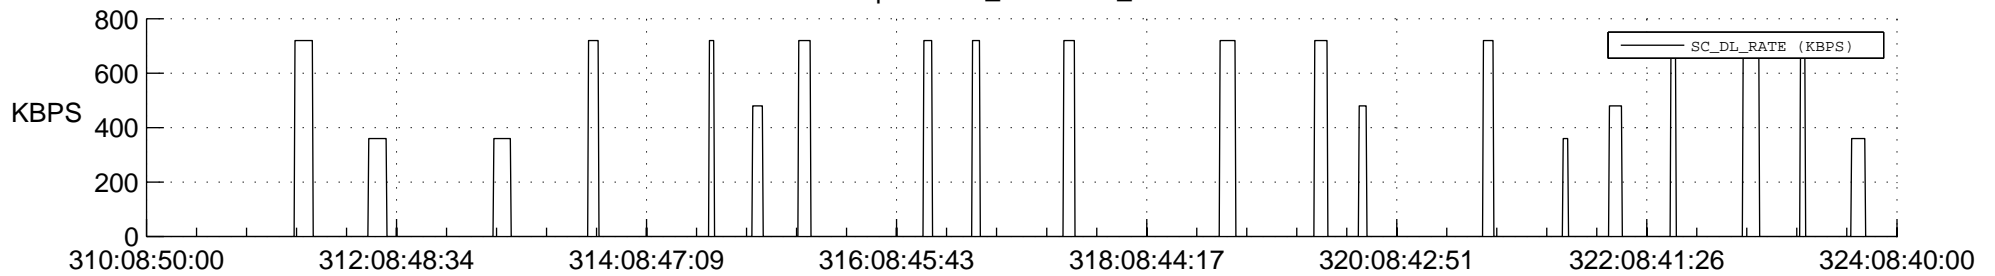

STEREO AHEAD SSR PCT Full Prediction

SWAVES_Percent_Full_Prediction

IMPACT_Percent_Full_Prediction

PLASTIC_Percent_Full_Prediction

Spacecraft_DownLink_Rate

Ground Time (2020:310:08:50:00.000 -2020:324:08:40:00.000)