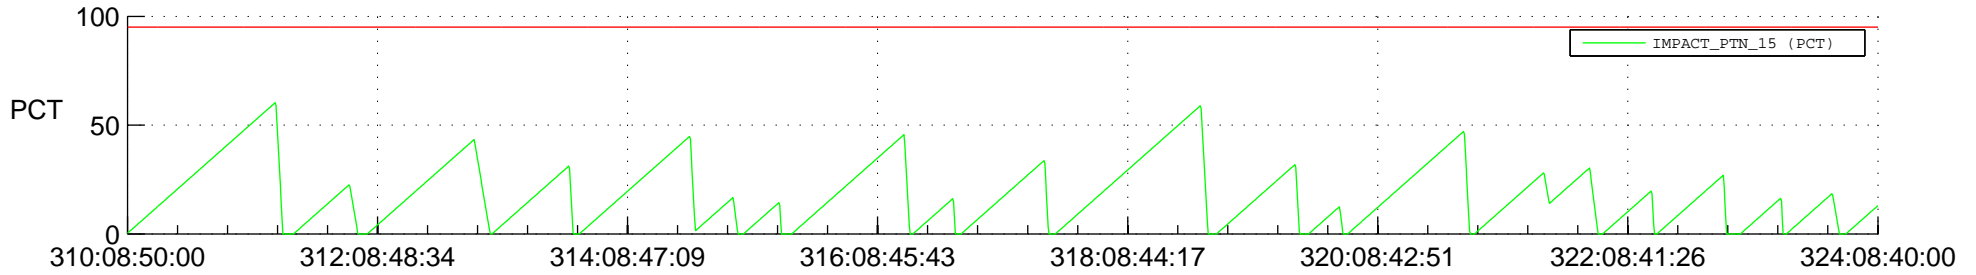

STEREO AHEAD SSR PCT Full Prediction

SWAVES_Percent_Full_Prediction

IMPACT_Percent_Full_Prediction

PLASTIC_Percent_Full_Prediction

Spacecraft_DownLink_Rate

Ground Time (2020:310:08:50:00.000 -2020:324:08:40:00.000)