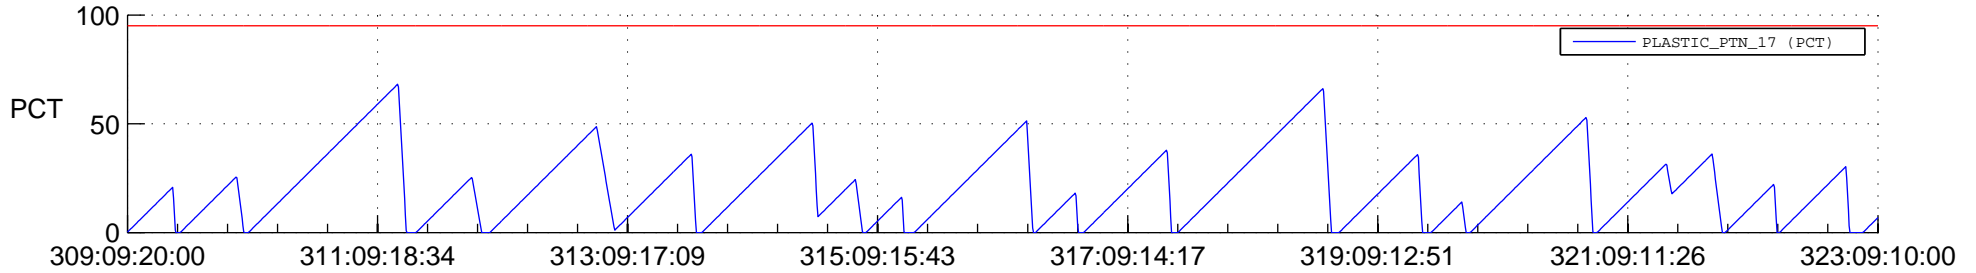

STEREO AHEAD SSR PCT Full Prediction

SWAVES_Percent_Full_Prediction

IMPACT_Percent_Full_Prediction

PLASTIC_Percent_Full_Prediction

Spacecraft_DownLink_Rate

Ground Time (2020:309:09:20:00.000 -2020:323:09:10:00.000)