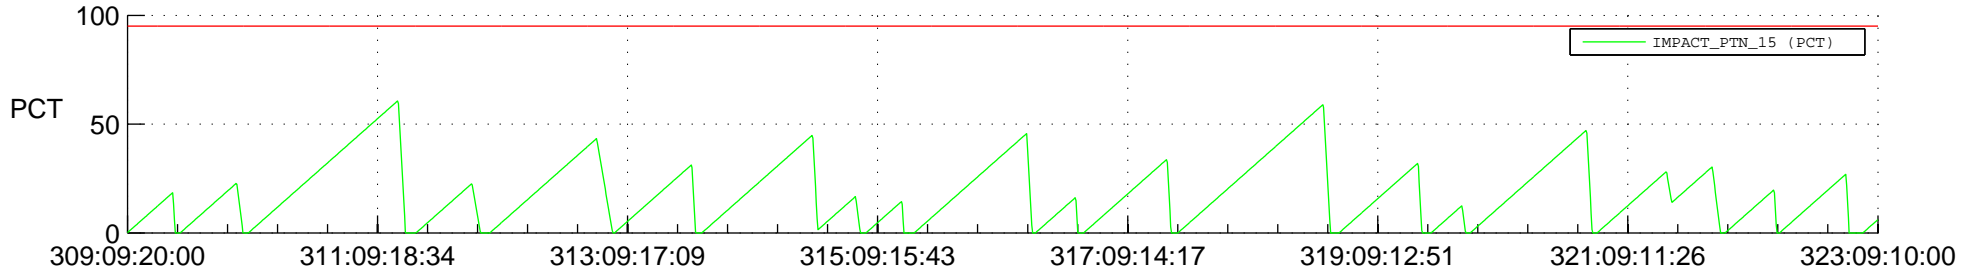

STEREO AHEAD SSR PCT Full Prediction

SWAVES_Percent_Full_Prediction

IMPACT_Percent_Full_Prediction

PLASTIC_Percent_Full_Prediction

Spacecraft_DownLink_Rate

Ground Time (2020:309:09:20:00.000 -2020:323:09:10:00.000)