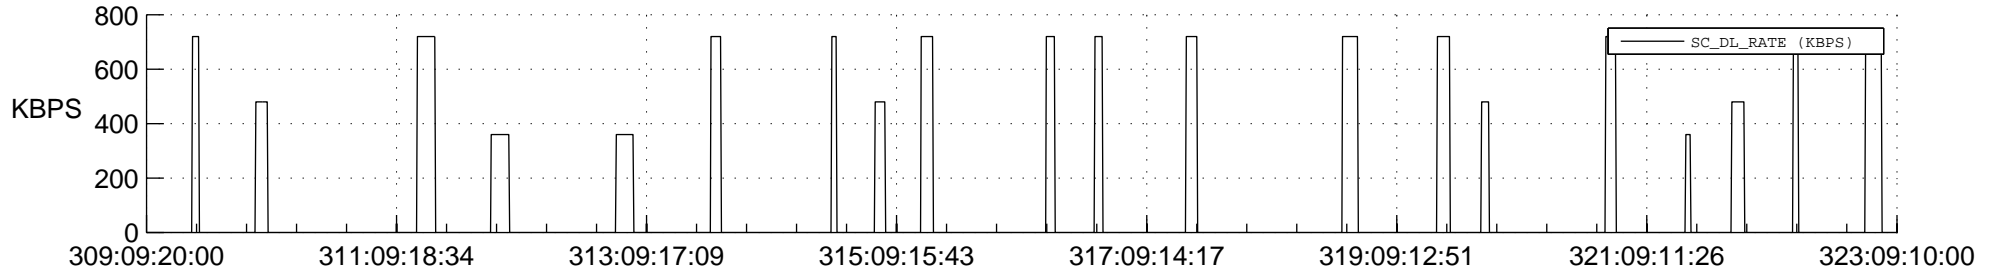

STEREO AHEAD SSR PCT Full Prediction

SWAVES_Percent_Full_Prediction

IMPACT_Percent_Full_Prediction

PLASTIC_Percent_Full_Prediction

Spacecraft_DownLink_Rate

Ground Time (2020:309:09:20:00.000 -2020:323:09:10:00.000)