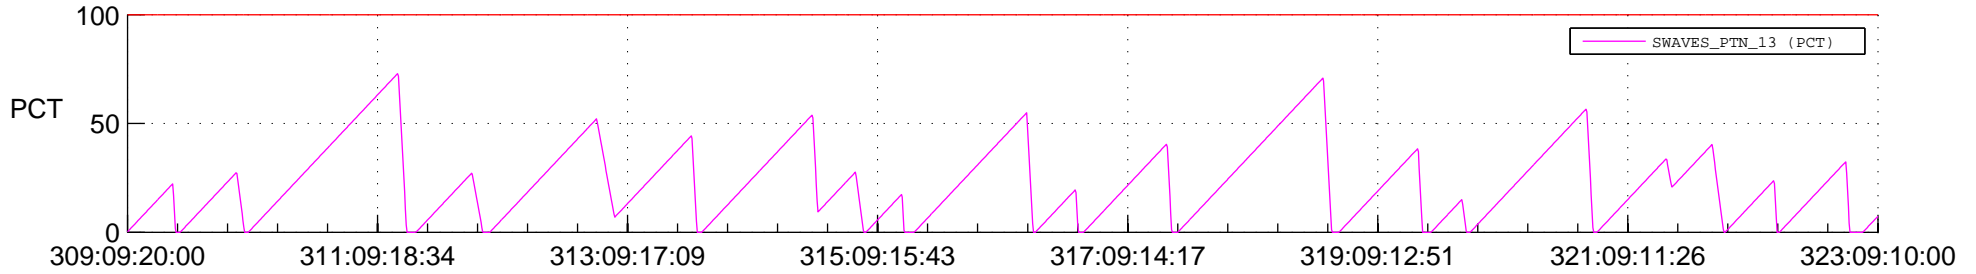

STEREO AHEAD SSR PCT Full Prediction

SWAVES_Percent_Full_Prediction

IMPACT_Percent_Full_Prediction

PLASTIC_Percent_Full_Prediction

Spacecraft_DownLink_Rate

Ground Time (2020:309:09:20:00.000 -2020:323:09:10:00.000)