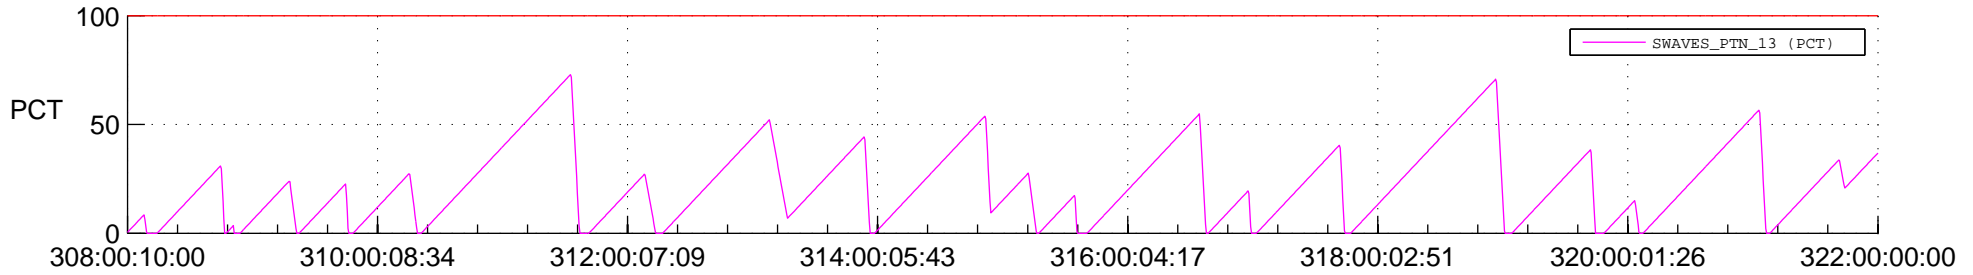

## SWAVES\_Percent\_Full\_Prediction

## Spacecraft\_DownLink\_Rate

Ground Time (2020:308:00:10:00.000 -2020:322:00:00:00.000)