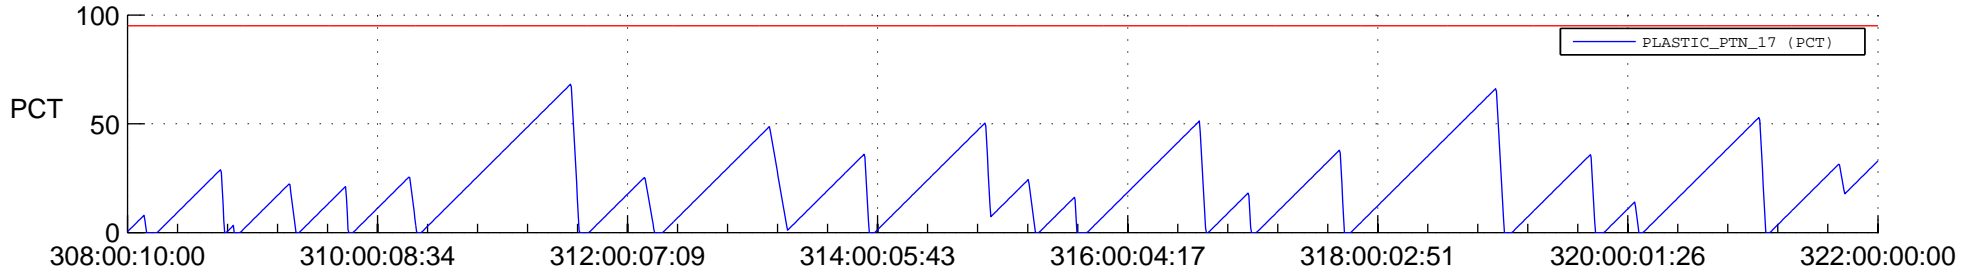

# STEREO AHEAD SSR PCT Full Prediction

## SWAVES\_Percent\_Full\_Prediction

## Spacecraft\_DownLink\_Rate

Ground Time (2020:308:00:10:00.000 -2020:322:00:00:00.000)