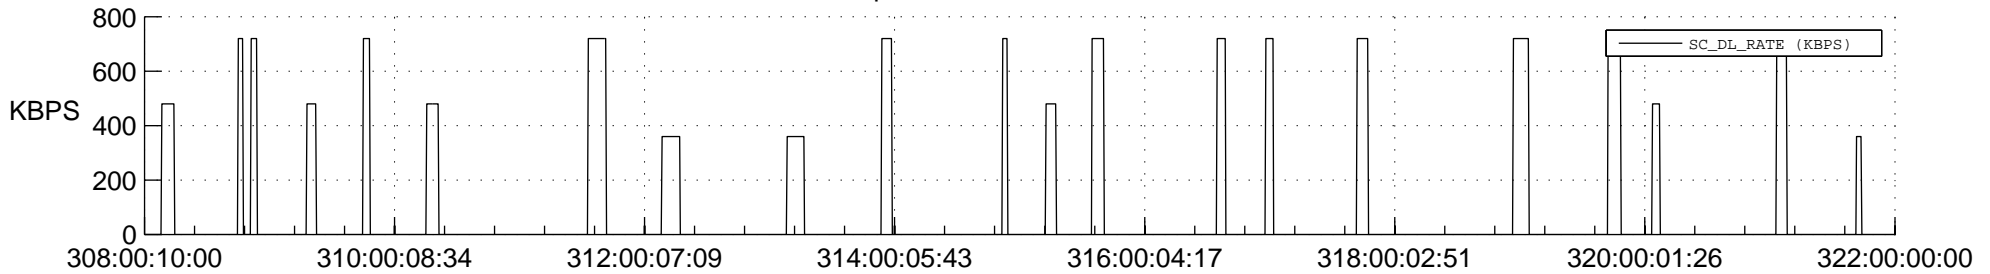

## Spacecraft\_DownLink\_Rate

Ground Time (2020:308:00:10:00.000 -2020:322:00:00:00.000)