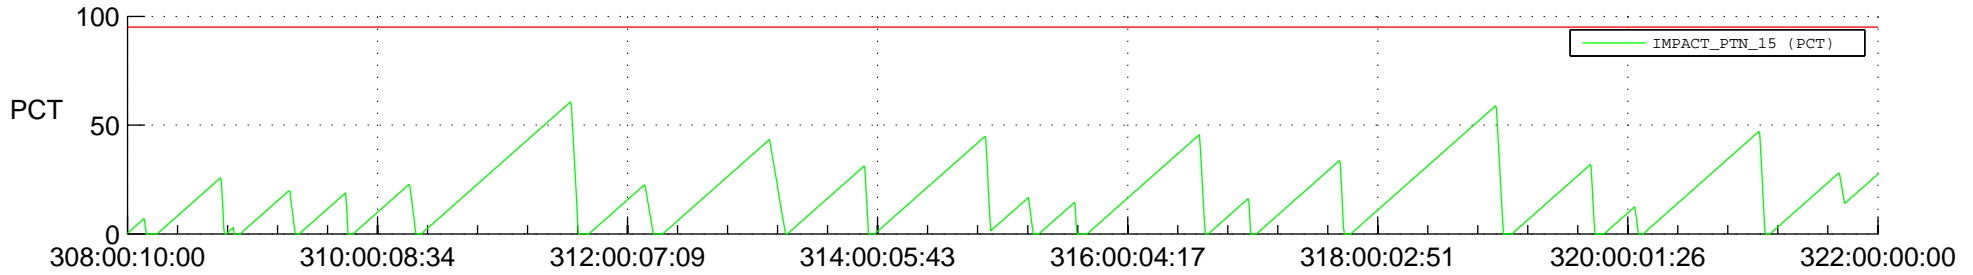

IMPACT_Percent_Full_Prediction