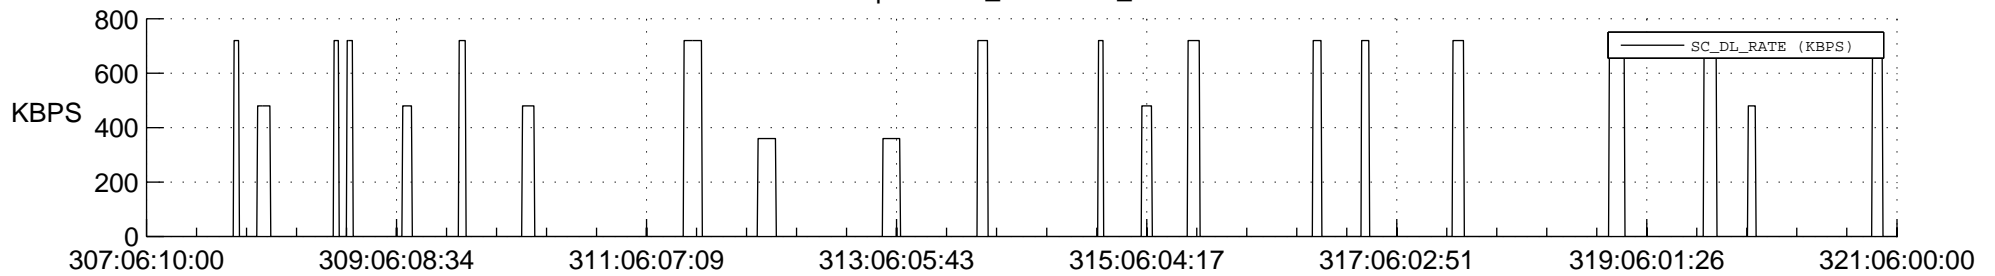

## Spacecraft\_DownLink\_Rate

Ground Time (2020:307:06:10:00.000 -2020:321:06:00:00.000)