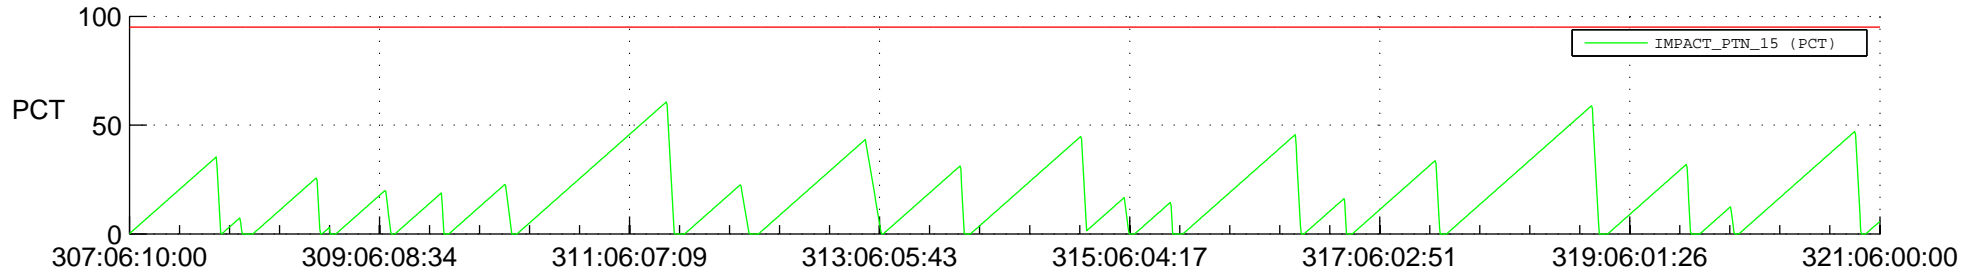

IMPACT_Percent_Full_Prediction