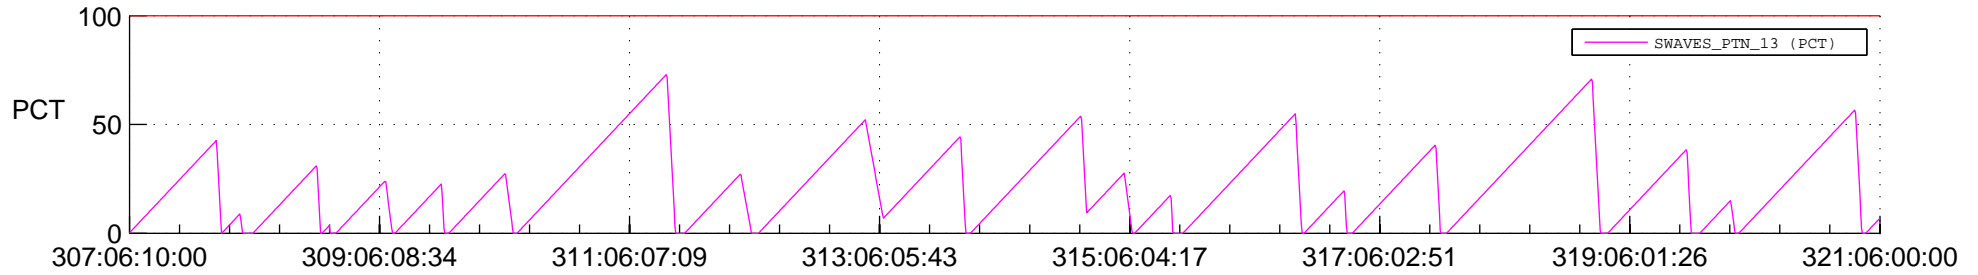

# STEREO AHEAD SSR PCT Full Prediction

## SWAVES\_Percent\_Full\_Prediction

## Spacecraft\_DownLink\_Rate

Ground Time (2020:307:06:10:00.000 -2020:321:06:00:00.000)