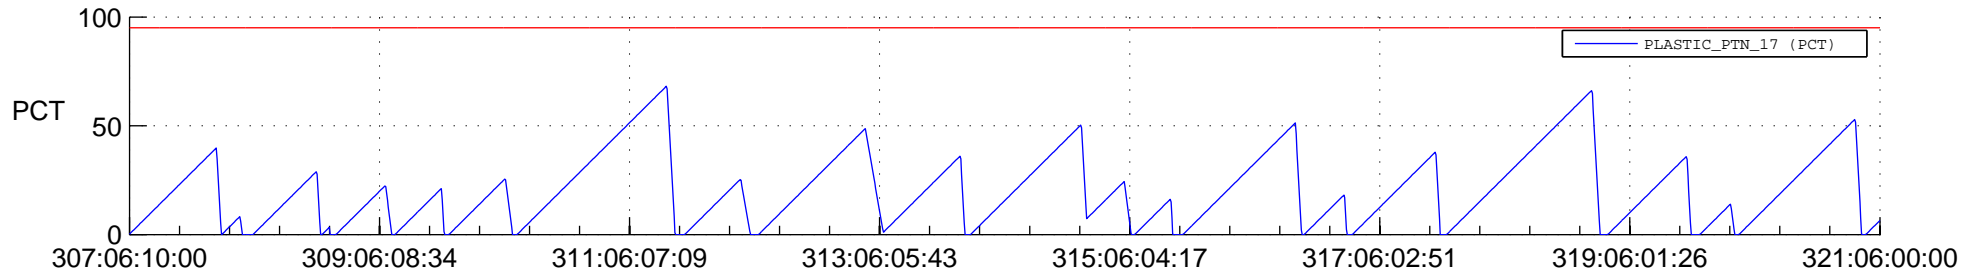

## SWAVES\_Percent\_Full\_Prediction

## Spacecraft\_DownLink\_Rate

Ground Time (2020:307:06:10:00.000 -2020:321:06:00:00.000)