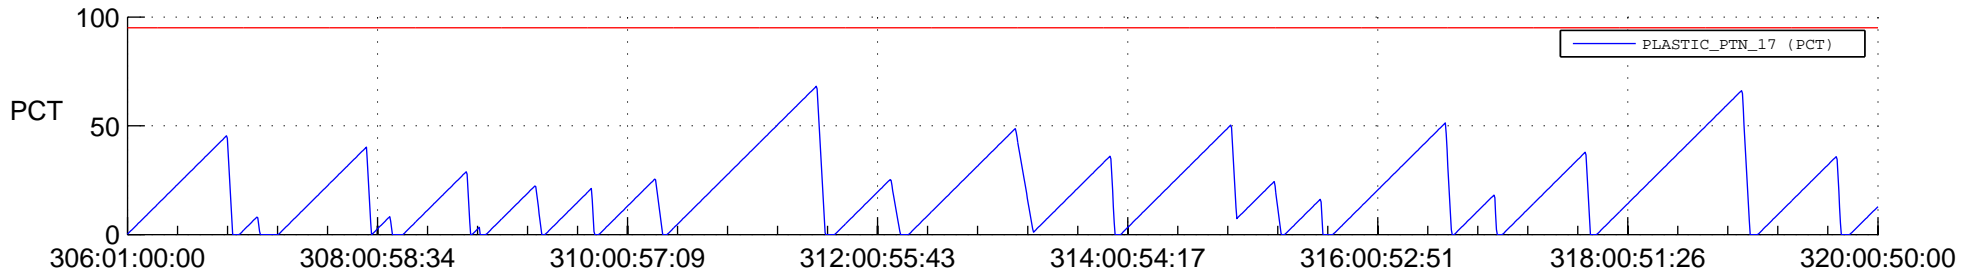

# STEREO AHEAD SSR PCT Full Prediction

## SWAVES\_Percent\_Full\_Prediction

## Spacecraft\_DownLink\_Rate

Ground Time (2020:306:01:00:00.000 -2020:320:00:50:00.000)