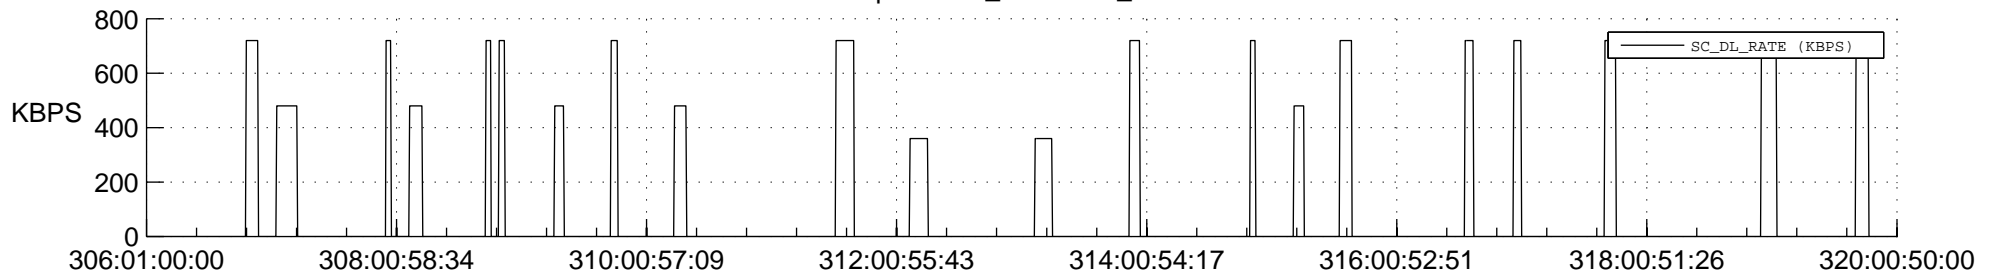

## Spacecraft\_DownLink\_Rate

Ground Time (2020:306:01:00:00.000 -2020:320:00:50:00.000)