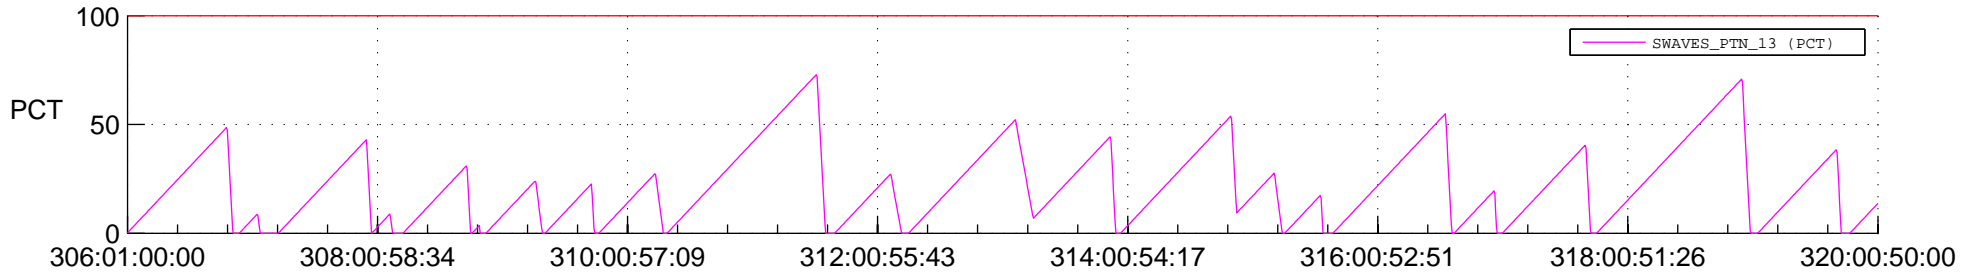

## SWAVES\_Percent\_Full\_Prediction

## Spacecraft\_DownLink\_Rate

Ground Time (2020:306:01:00:00.000 -2020:320:00:50:00.000)