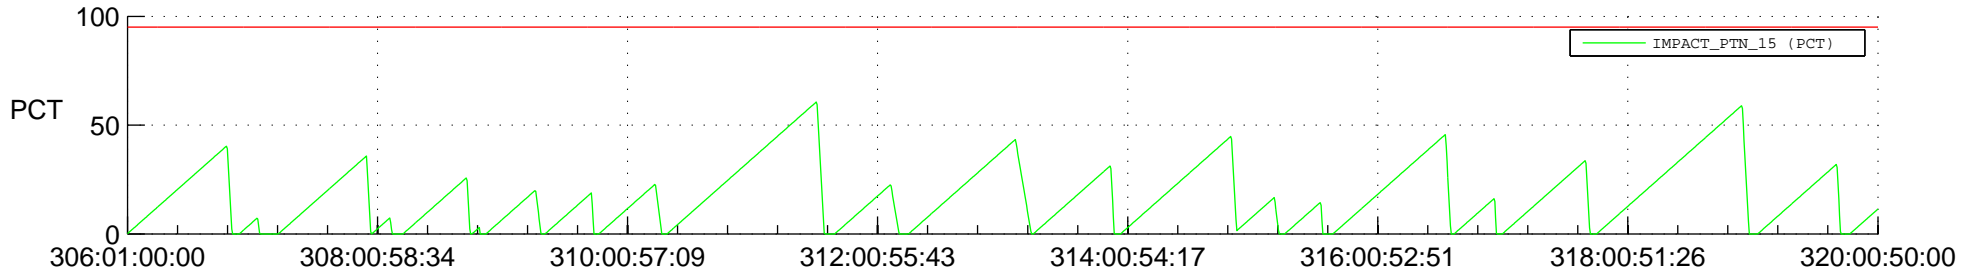

IMPACT_Percent_Full_Prediction