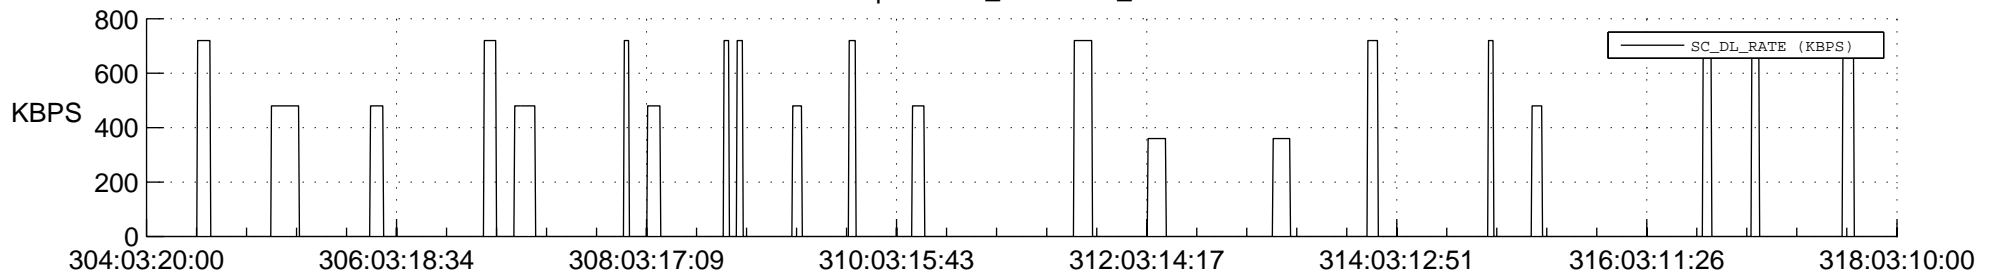

STEREO AHEAD SSR PCT Full Prediction

SWAVES_Percent_Full_Prediction

IMPACT_Percent_Full_Prediction

PLASTIC_Percent_Full_Prediction

Spacecraft_DownLink_Rate

Ground Time (2020:304:03:20:00.000 -2020:318:03:10:00.000)