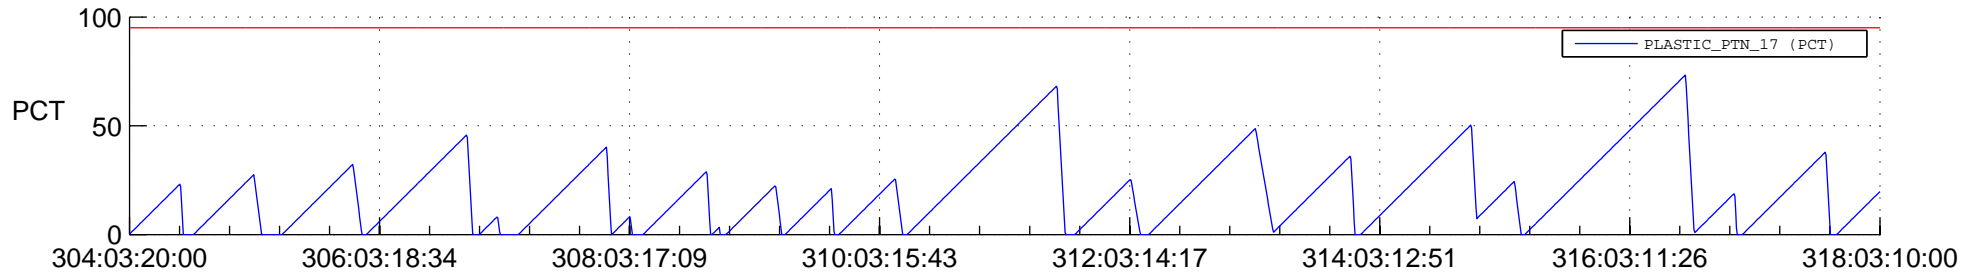

STEREO AHEAD SSR PCT Full Prediction

SWAVES_Percent_Full_Prediction

IMPACT_Percent_Full_Prediction

PLASTIC_Percent_Full_Prediction

Spacecraft_DownLink_Rate

Ground Time (2020:304:03:20:00.000 -2020:318:03:10:00.000)