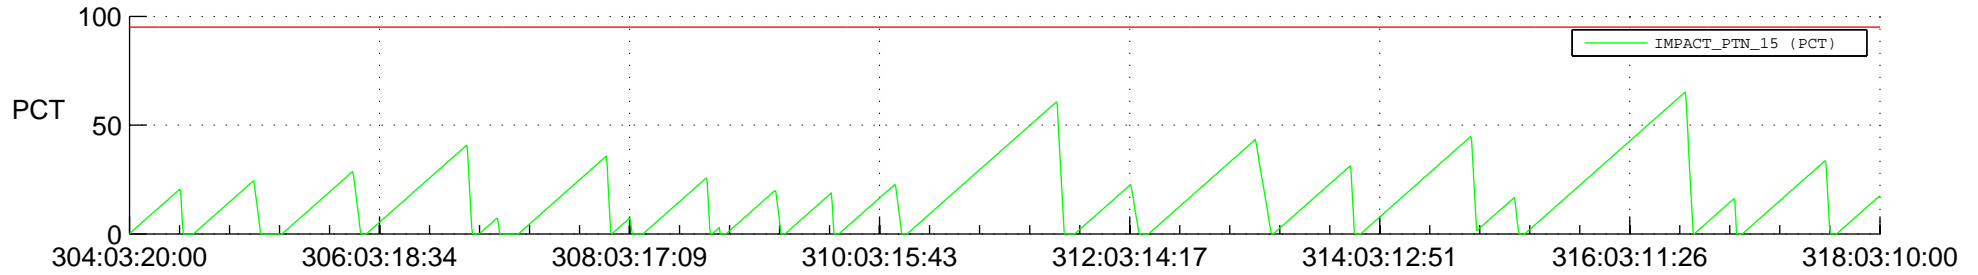

STEREO AHEAD SSR PCT Full Prediction

SWAVES_Percent_Full_Prediction

IMPACT_Percent_Full_Prediction

PLASTIC_Percent_Full_Prediction

Spacecraft_DownLink_Rate

Ground Time (2020:304:03:20:00.000 -2020:318:03:10:00.000)