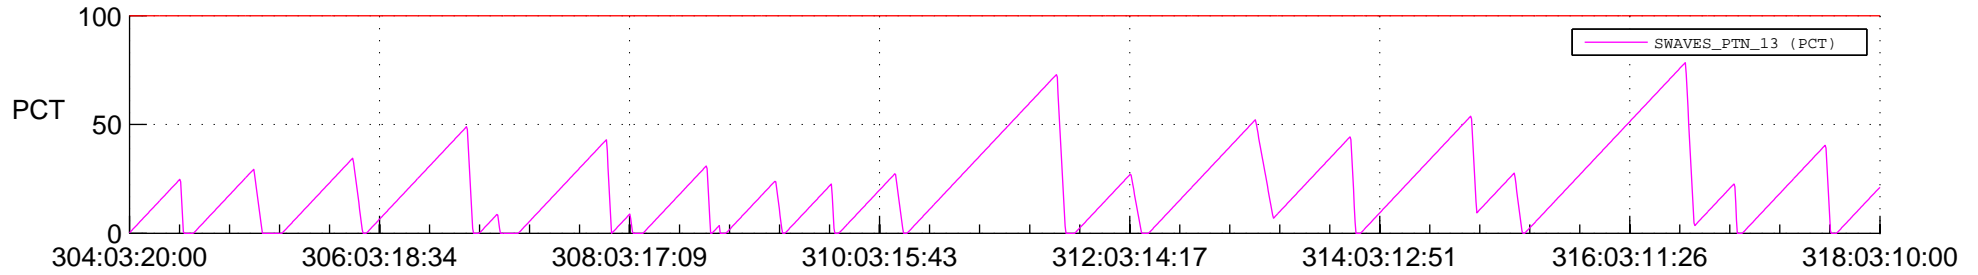

STEREO AHEAD SSR PCT Full Prediction

SWAVES_Percent_Full_Prediction

IMPACT_Percent_Full_Prediction

PLASTIC_Percent_Full_Prediction

Spacecraft_DownLink_Rate

Ground Time (2020:304:03:20:00.000 -2020:318:03:10:00.000)