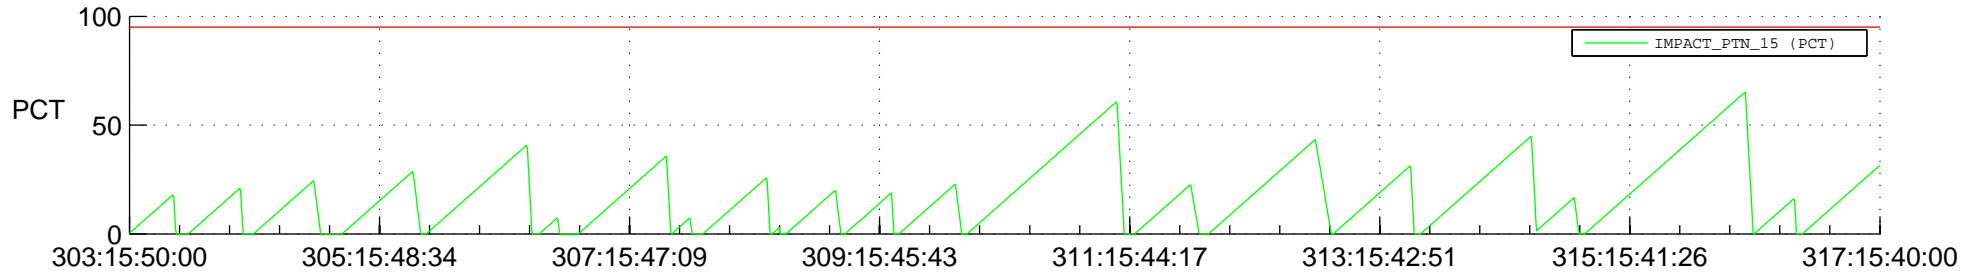

IMPACT_Percent_Full_Prediction