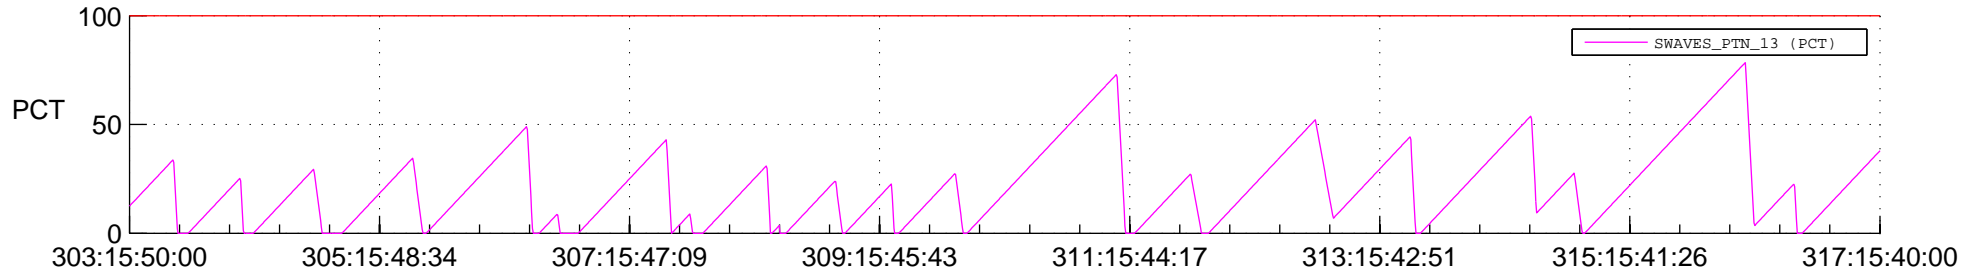

## SWAVES\_Percent\_Full\_Prediction

## Spacecraft\_DownLink\_Rate

Ground Time (2020:303:15:50:00.000 -2020:317:15:40:00.000)