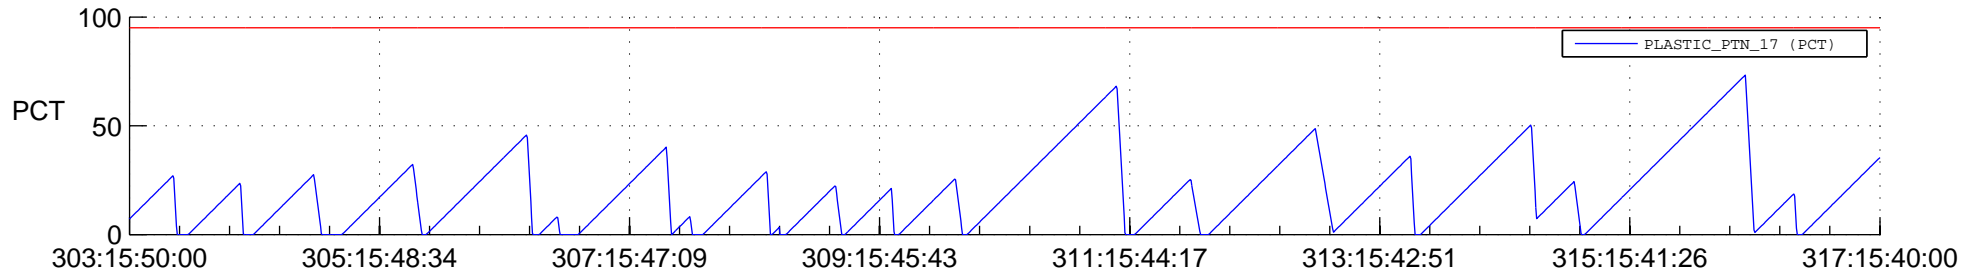

# STEREO AHEAD SSR PCT Full Prediction

## SWAVES\_Percent\_Full\_Prediction

## Spacecraft\_DownLink\_Rate

Ground Time (2020:303:15:50:00.000 -2020:317:15:40:00.000)