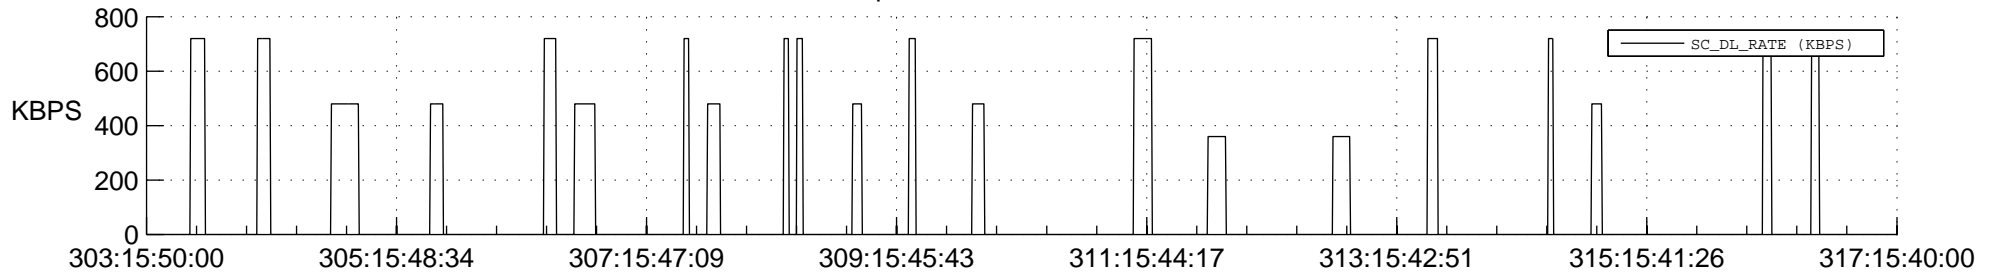

## Spacecraft\_DownLink\_Rate

Ground Time (2020:303:15:50:00.000 -2020:317:15:40:00.000)