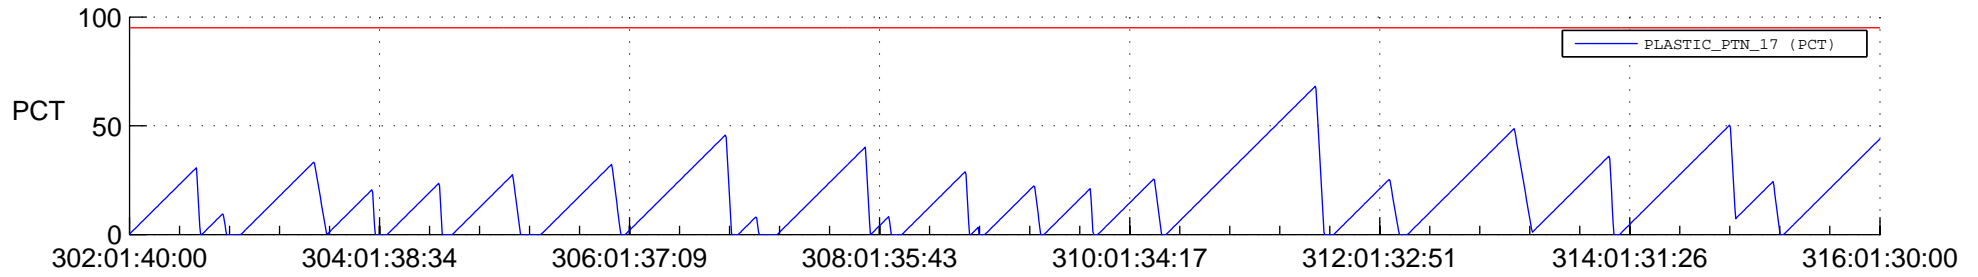

STEREO AHEAD SSR PCT Full Prediction

SWAVES_Percent_Full_Prediction

IMPACT_Percent_Full_Prediction

PLASTIC_Percent_Full_Prediction

Spacecraft_DownLink_Rate

Ground Time (2020:302:01:40:00.000 -2020:316:01:30:00.000)