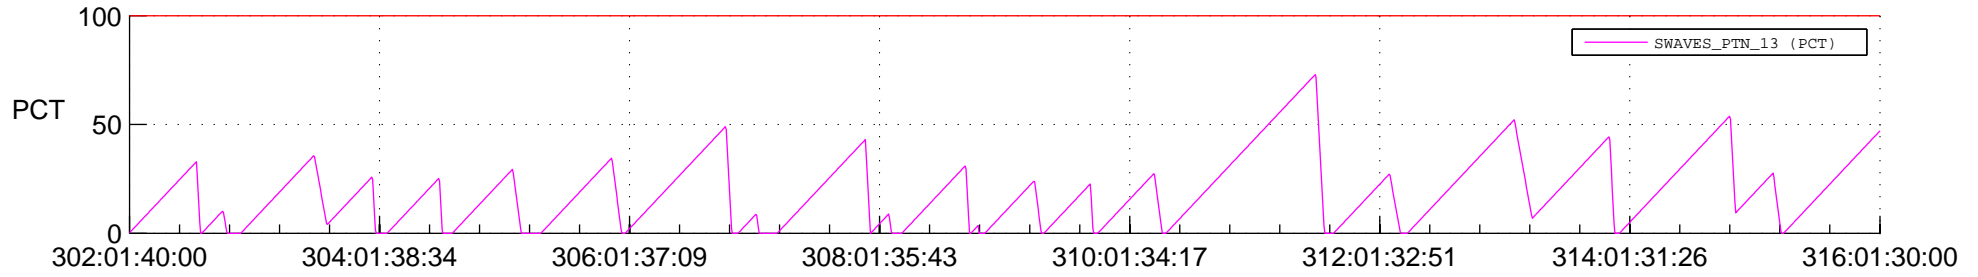

STEREO AHEAD SSR PCT Full Prediction

SWAVES_Percent_Full_Prediction

IMPACT_Percent_Full_Prediction

PLASTIC_Percent_Full_Prediction

Spacecraft_DownLink_Rate

Ground Time (2020:302:01:40:00.000 -2020:316:01:30:00.000)