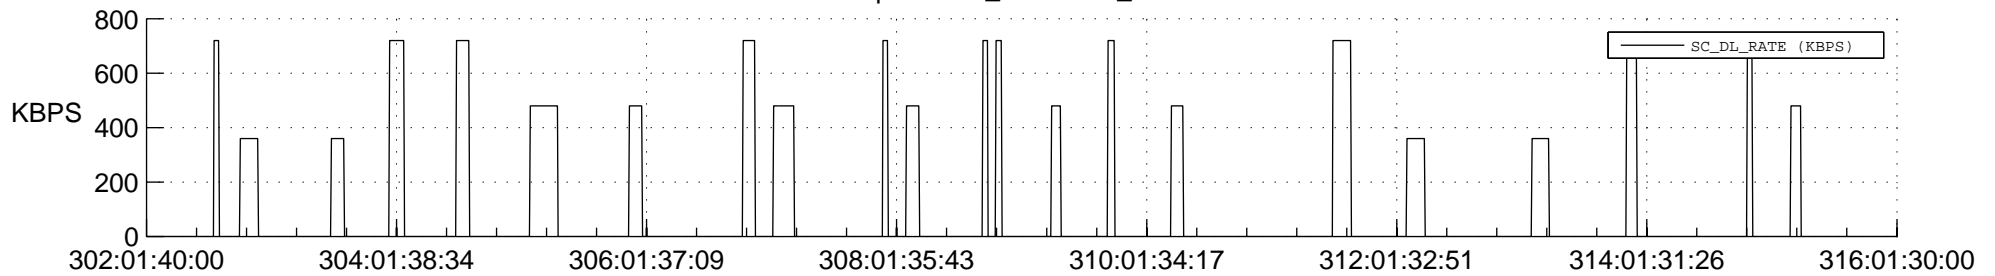

STEREO AHEAD SSR PCT Full Prediction

SWAVES_Percent_Full_Prediction

IMPACT_Percent_Full_Prediction

PLASTIC_Percent_Full_Prediction

Spacecraft_DownLink_Rate

Ground Time (2020:302:01:40:00.000 -2020:316:01:30:00.000)