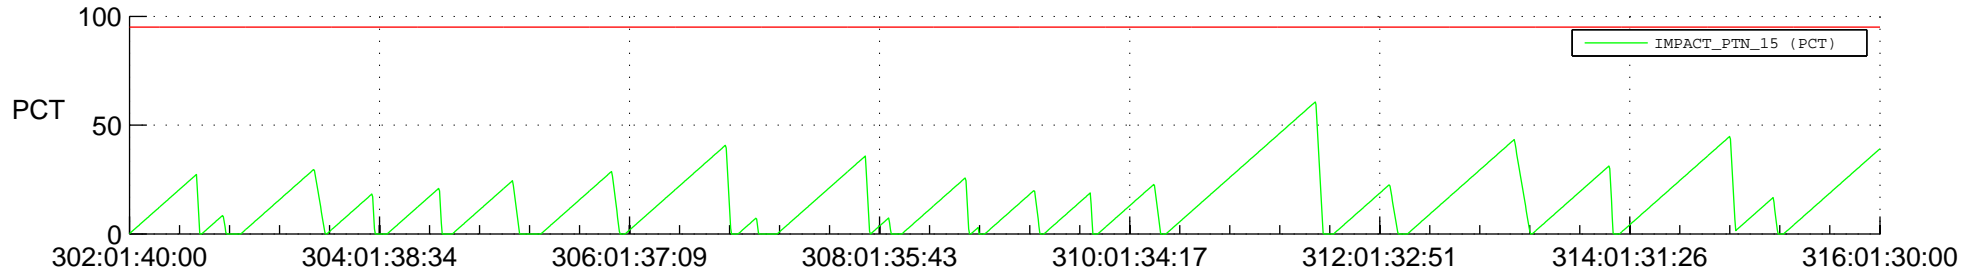

STEREO AHEAD SSR PCT Full Prediction

SWAVES_Percent_Full_Prediction

IMPACT_Percent_Full_Prediction

PLASTIC_Percent_Full_Prediction

Spacecraft_DownLink_Rate

Ground Time (2020:302:01:40:00.000 -2020:316:01:30:00.000)