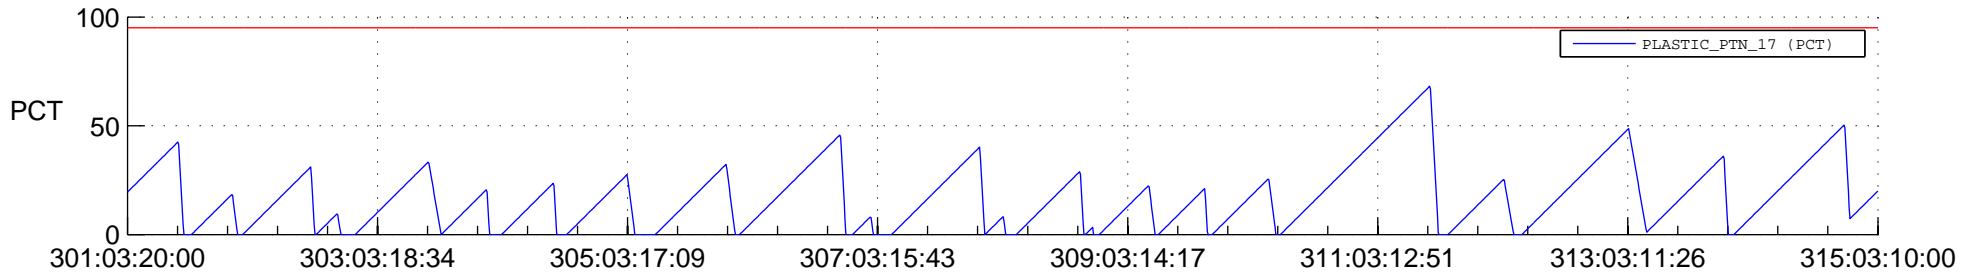

STEREO AHEAD SSR PCT Full Prediction

SWAVES_Percent_Full_Prediction

IMPACT_Percent_Full_Prediction

PLASTIC_Percent_Full_Prediction

Spacecraft_DownLink_Rate