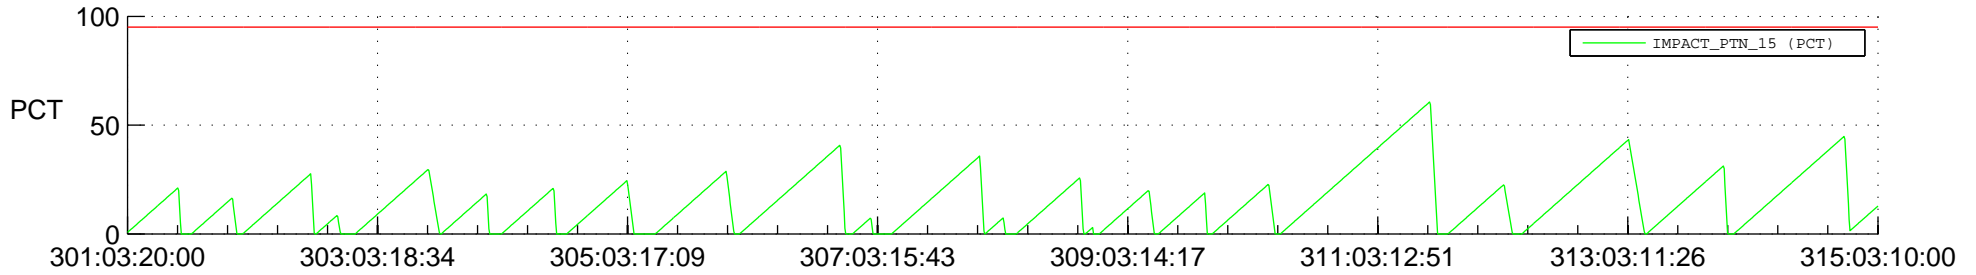

STEREO AHEAD SSR PCT Full Prediction

SWAVES_Percent_Full_Prediction

IMPACT_Percent_Full_Prediction

PLASTIC_Percent_Full_Prediction

Spacecraft_DownLink_Rate