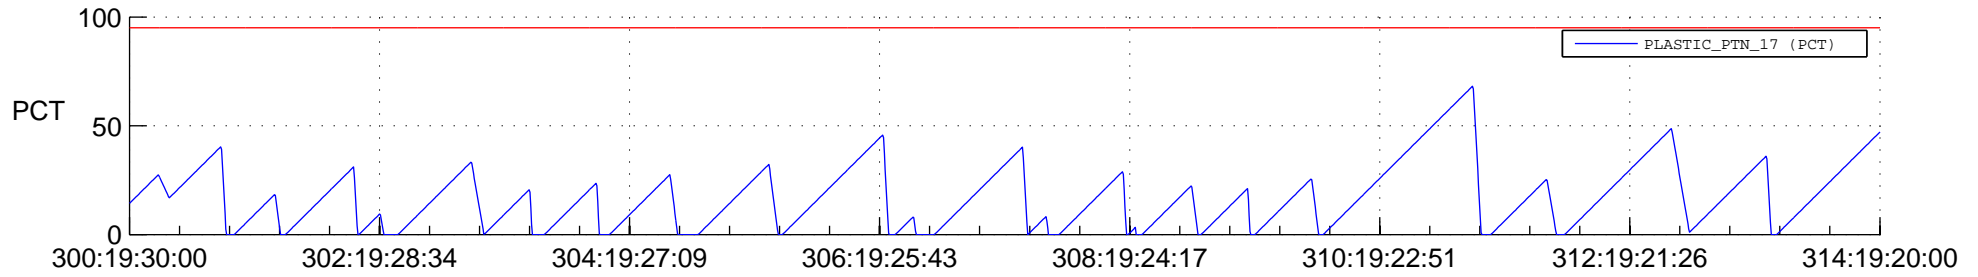

STEREO AHEAD SSR PCT Full Prediction

SWAVES_Percent_Full_Prediction

IMPACT_Percent_Full_Prediction

PLASTIC_Percent_Full_Prediction

Spacecraft_DownLink_Rate

Ground Time (2020:300:19:30:00.000 -2020:314:19:20:00.000)