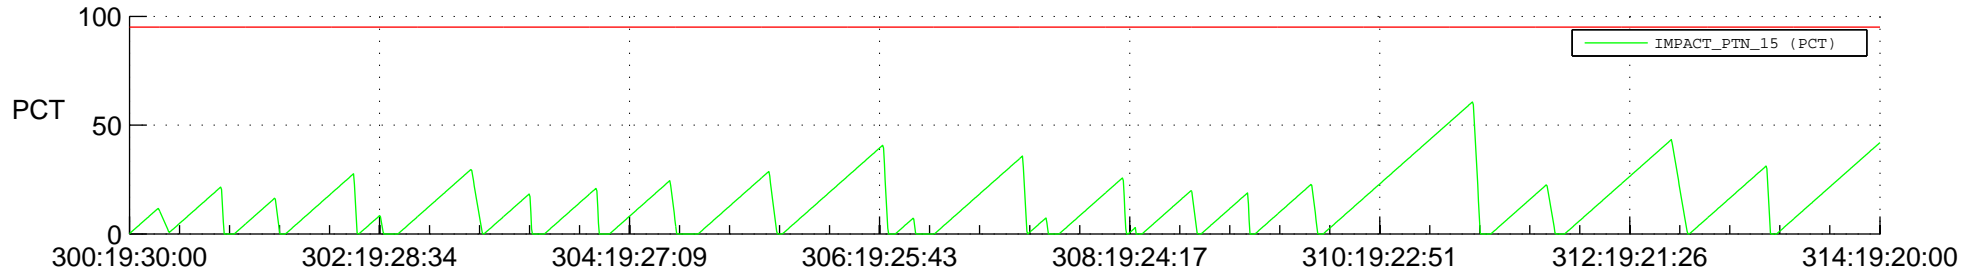

STEREO AHEAD SSR PCT Full Prediction

SWAVES_Percent_Full_Prediction

IMPACT_Percent_Full_Prediction

PLASTIC_Percent_Full_Prediction

Spacecraft_DownLink_Rate

Ground Time (2020:300:19:30:00.000 -2020:314:19:20:00.000)