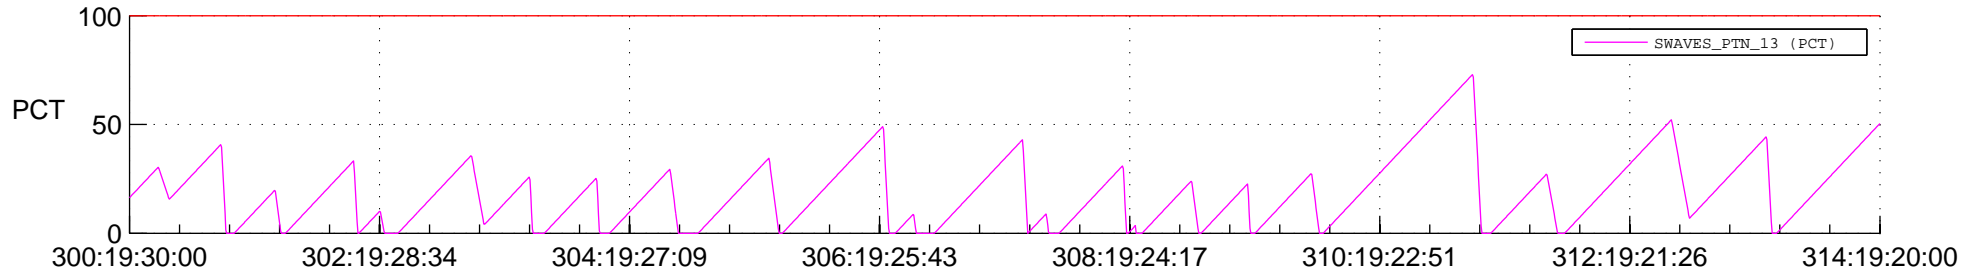

STEREO AHEAD SSR PCT Full Prediction

SWAVES_Percent_Full_Prediction

IMPACT_Percent_Full_Prediction

PLASTIC_Percent_Full_Prediction

Spacecraft_DownLink_Rate

Ground Time (2020:300:19:30:00.000 -2020:314:19:20:00.000)