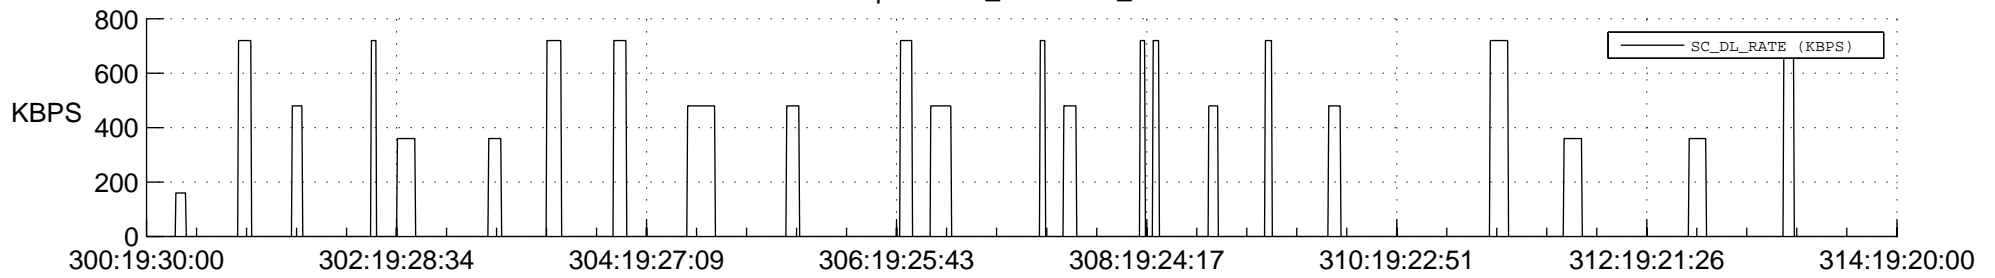

STEREO AHEAD SSR PCT Full Prediction

SWAVES_Percent_Full_Prediction

IMPACT_Percent_Full_Prediction

PLASTIC_Percent_Full_Prediction

Spacecraft_DownLink_Rate

Ground Time (2020:300:19:30:00.000 -2020:314:19:20:00.000)