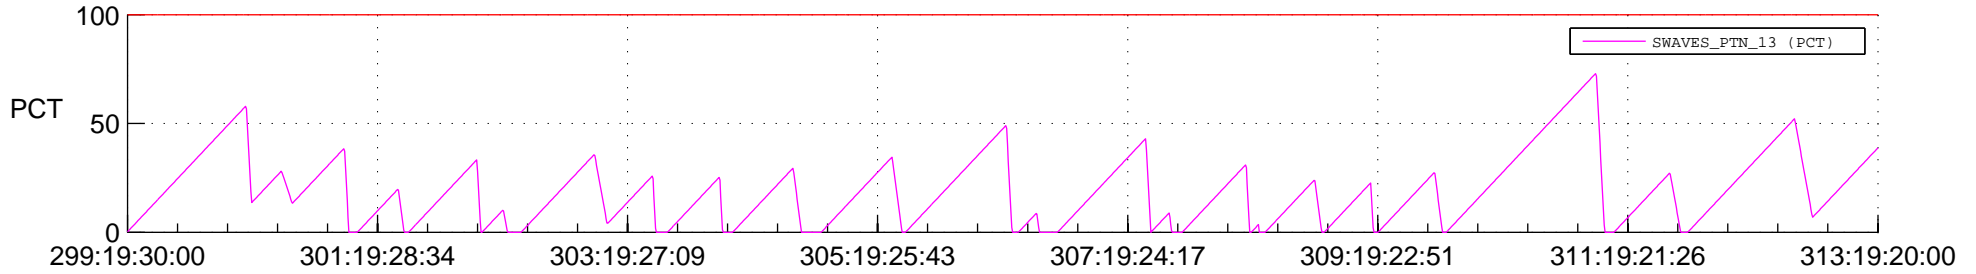

STEREO AHEAD SSR PCT Full Prediction

SWAVES_Percent_Full_Prediction

IMPACT_Percent_Full_Prediction

PLASTIC_Percent_Full_Prediction

Spacecraft_DownLink_Rate