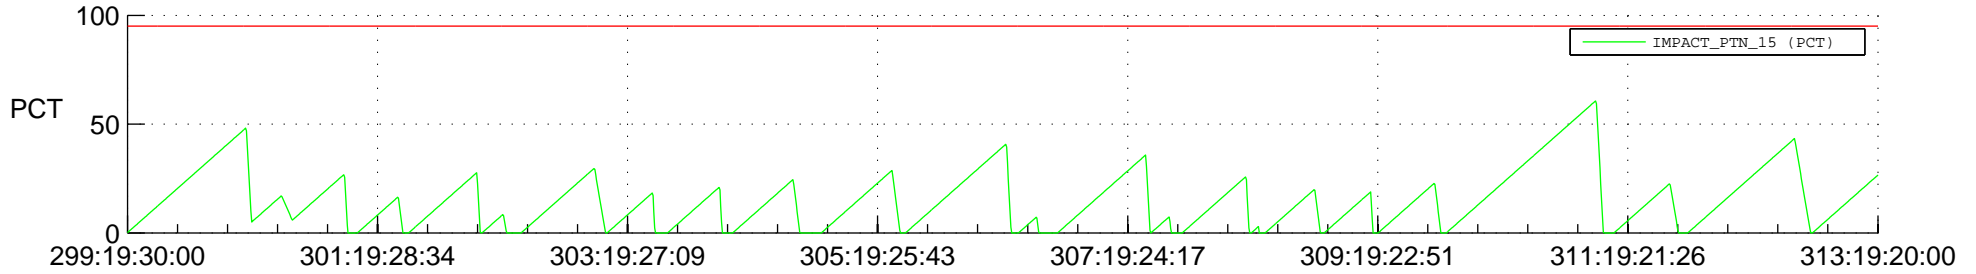

STEREO AHEAD SSR PCT Full Prediction

SWAVES_Percent_Full_Prediction

IMPACT_Percent_Full_Prediction

PLASTIC_Percent_Full_Prediction

Spacecraft_DownLink_Rate