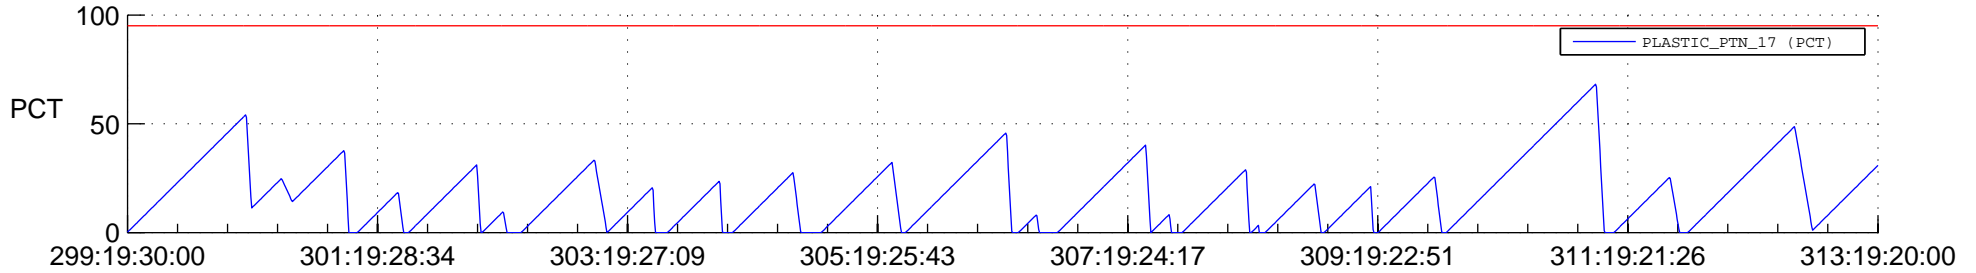

STEREO AHEAD SSR PCT Full Prediction

SWAVES_Percent_Full_Prediction

IMPACT_Percent_Full_Prediction

PLASTIC_Percent_Full_Prediction

Spacecraft_DownLink_Rate