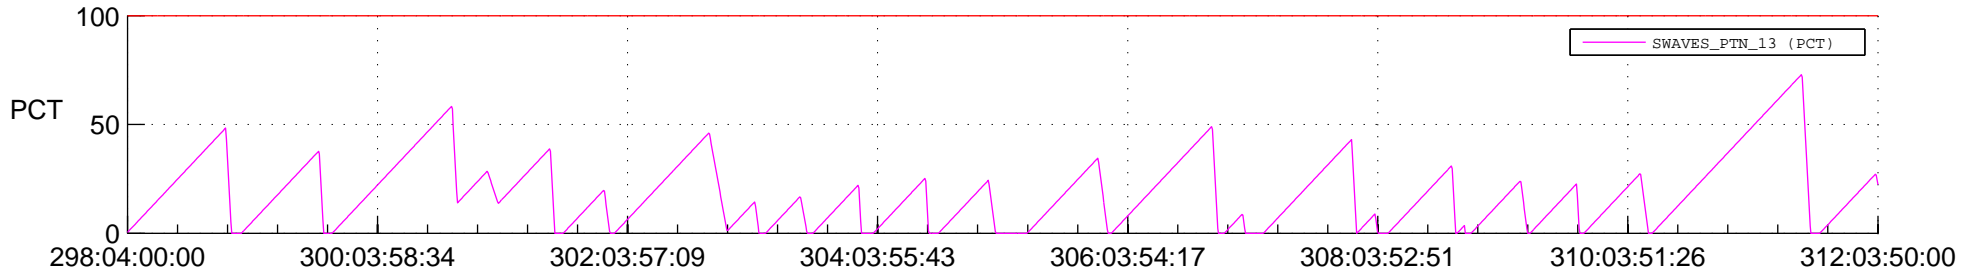

## SWAVES\_Percent\_Full\_Prediction

## Spacecraft\_DownLink\_Rate

Ground Time (2020:298:04:00:00.000 -2020:312:03:50:00.000)

/disks/d81/project/stereo/mops/assessment/ahead/automation/output/engdump/yesterday/ahead\_ssr\_predict\_2020\_298.csv