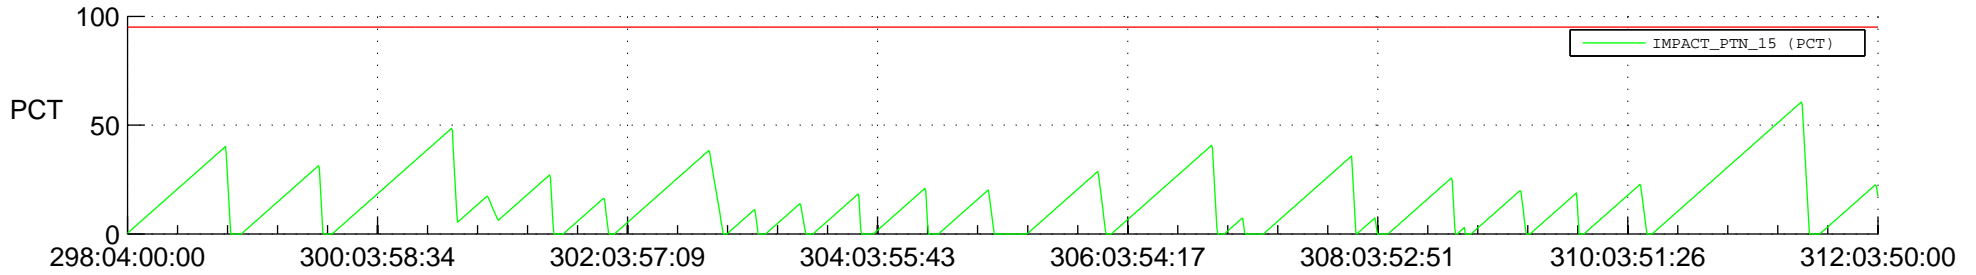

IMPACT_Percent_Full_Prediction