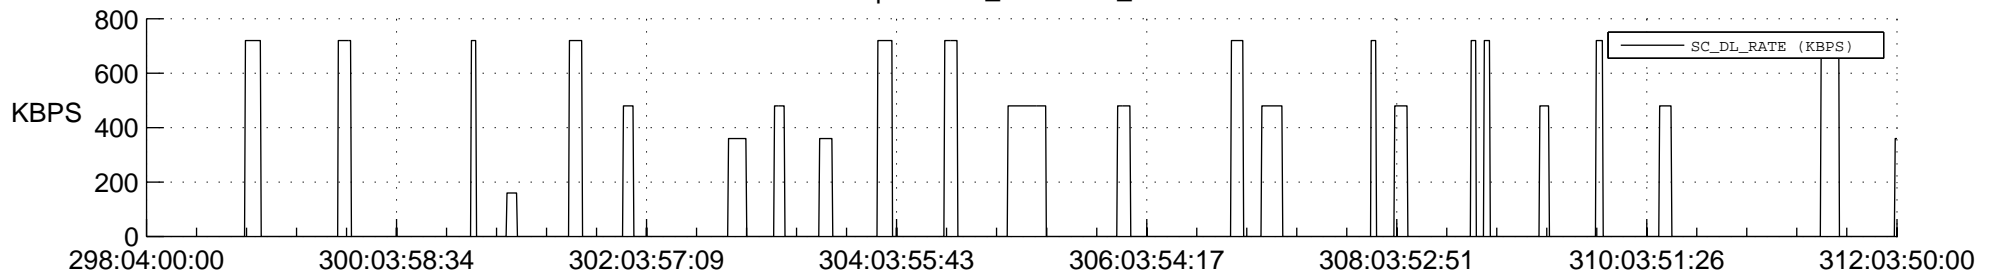

## Spacecraft\_DownLink\_Rate

Ground Time (2020:298:04:00:00.000 -2020:312:03:50:00.000)

/disks/d81/project/stereo/mops/assessment/ahead/automation/output/engdump/yesterday/ahead\_ssr\_predict\_2020\_298.csv