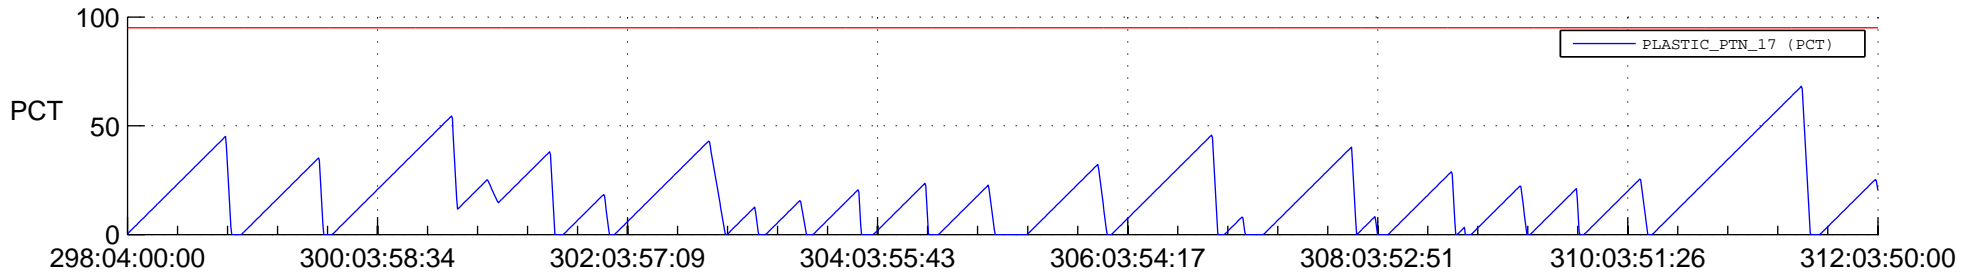

## SWAVES\_Percent\_Full\_Prediction

## Spacecraft\_DownLink\_Rate

Ground Time (2020:298:04:00:00.000 -2020:312:03:50:00.000)

/disks/d81/project/stereo/mops/assessment/ahead/automation/output/engdump/yesterday/ahead\_ssr\_predict\_2020\_298.csv