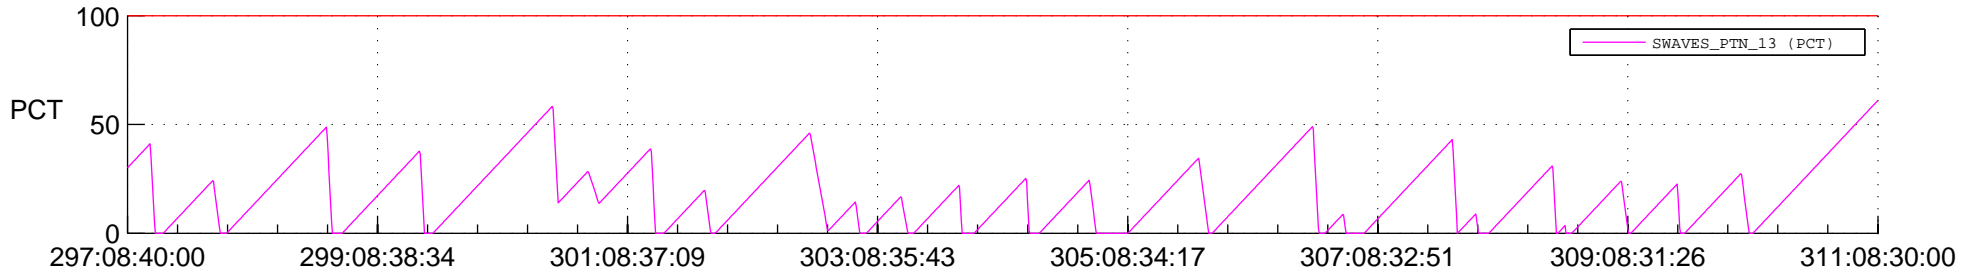

STEREO AHEAD SSR PCT Full Prediction

SWAVES_Percent_Full_Prediction

IMPACT_Percent_Full_Prediction

PLASTIC_Percent_Full_Prediction

Spacecraft_DownLink_Rate

Ground Time (2020:297:08:40:00.000 -2020:311:08:30:00.000)