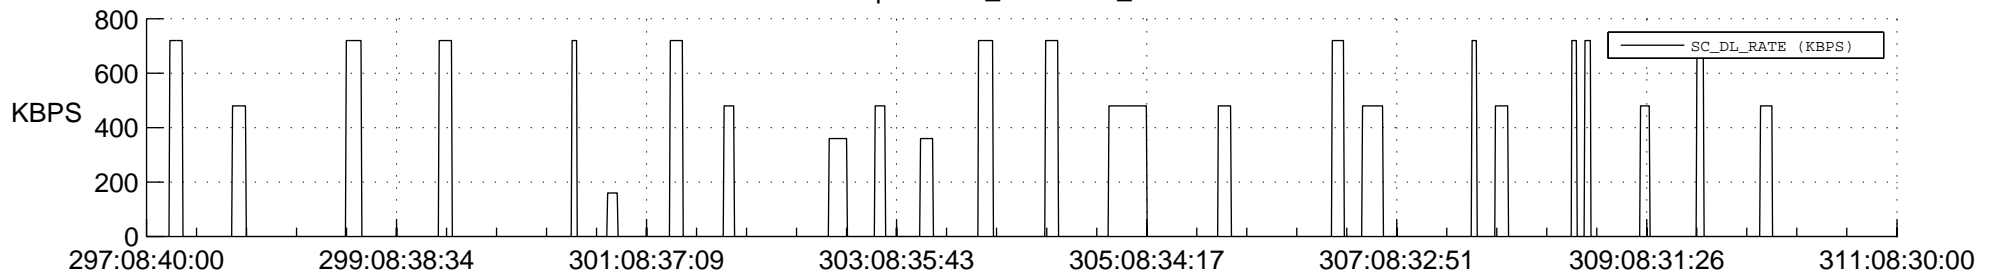

STEREO AHEAD SSR PCT Full Prediction

SWAVES_Percent_Full_Prediction

IMPACT_Percent_Full_Prediction

PLASTIC_Percent_Full_Prediction

Spacecraft_DownLink_Rate

Ground Time (2020:297:08:40:00.000 -2020:311:08:30:00.000)