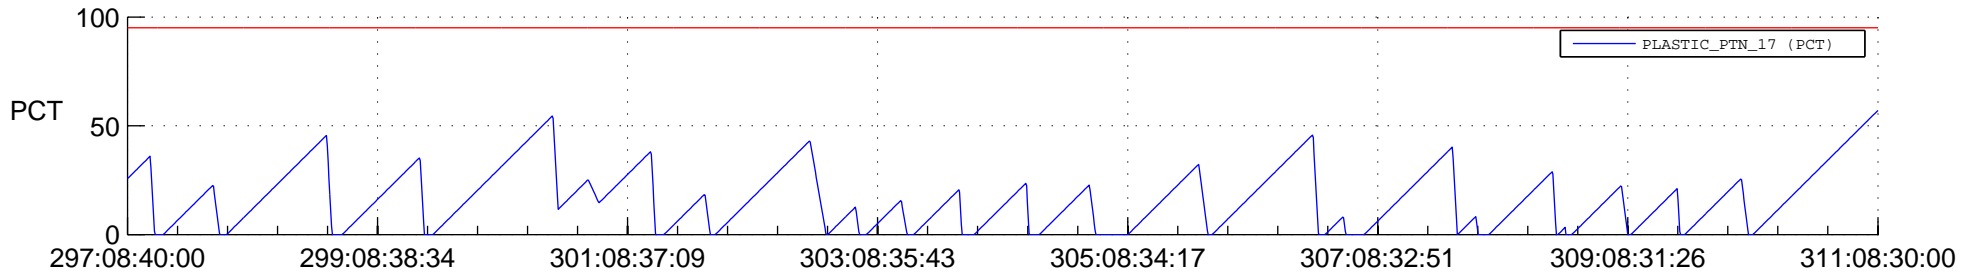

STEREO AHEAD SSR PCT Full Prediction

SWAVES_Percent_Full_Prediction

IMPACT_Percent_Full_Prediction

PLASTIC_Percent_Full_Prediction

Spacecraft_DownLink_Rate

Ground Time (2020:297:08:40:00.000 -2020:311:08:30:00.000)