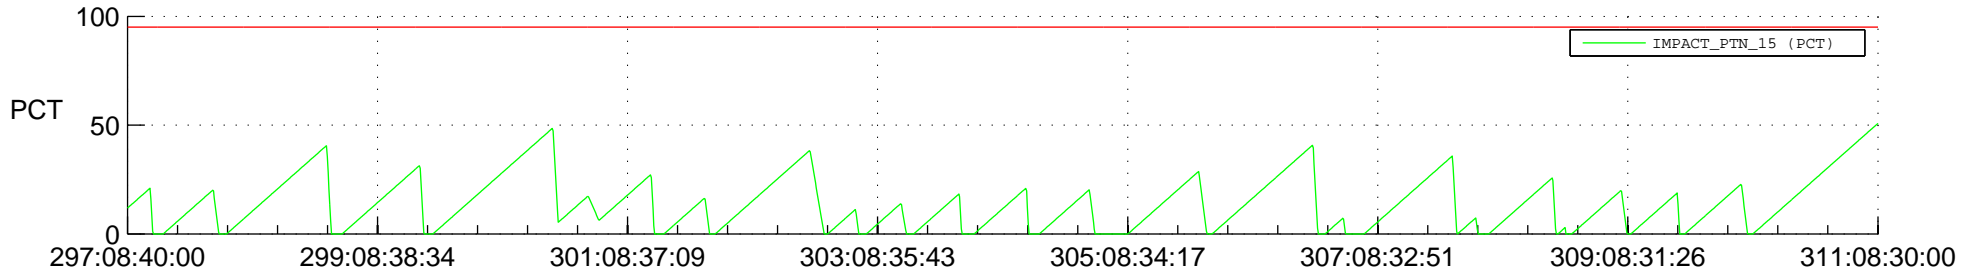

STEREO AHEAD SSR PCT Full Prediction

SWAVES_Percent_Full_Prediction

IMPACT_Percent_Full_Prediction

PLASTIC_Percent_Full_Prediction

Spacecraft_DownLink_Rate

Ground Time (2020:297:08:40:00.000 -2020:311:08:30:00.000)