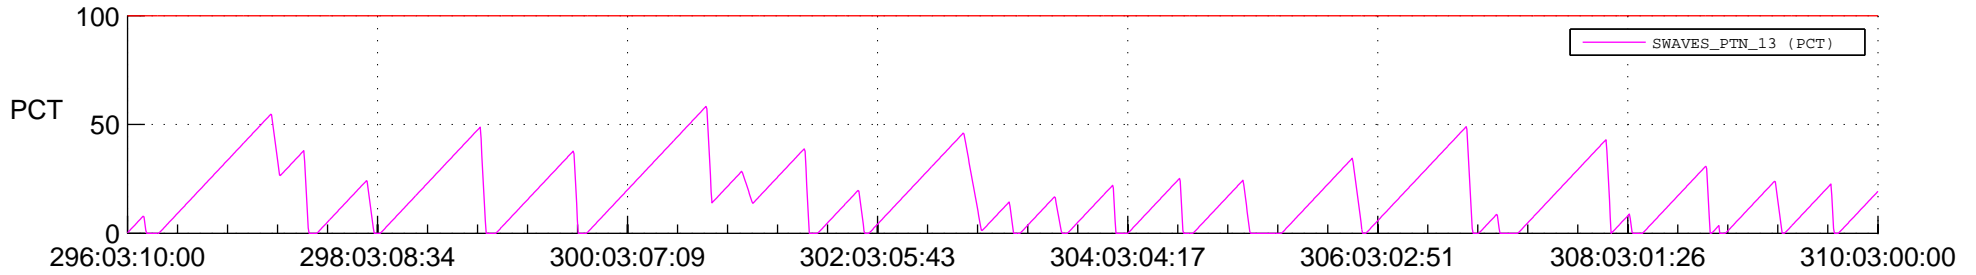

STEREO AHEAD SSR PCT Full Prediction

SWAVES_Percent_Full_Prediction

IMPACT_Percent_Full_Prediction

PLASTIC_Percent_Full_Prediction

Spacecraft_DownLink_Rate

Ground Time (2020:296:03:10:00.000 -2020:310:03:00:00.000)