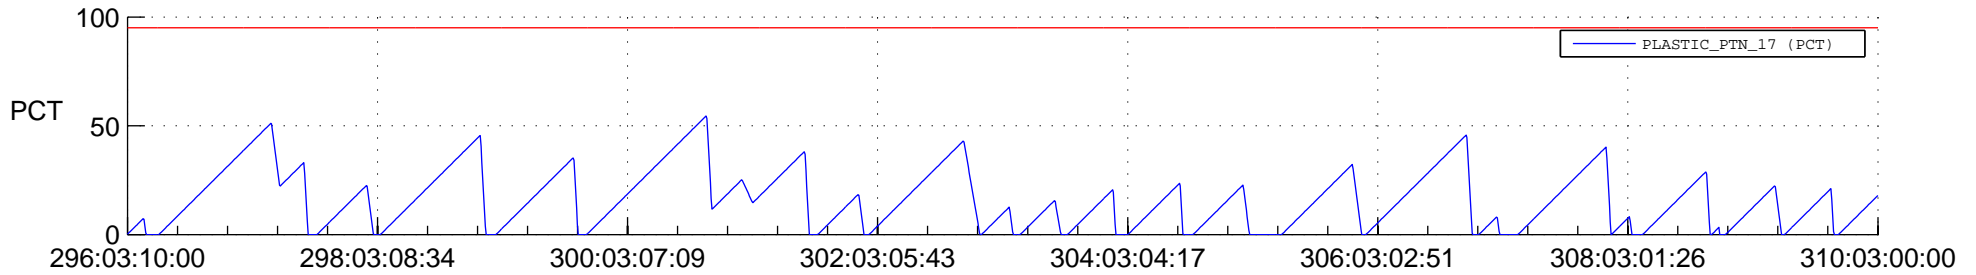

STEREO AHEAD SSR PCT Full Prediction

SWAVES_Percent_Full_Prediction

IMPACT_Percent_Full_Prediction

PLASTIC_Percent_Full_Prediction

Spacecraft_DownLink_Rate

Ground Time (2020:296:03:10:00.000 -2020:310:03:00:00.000)