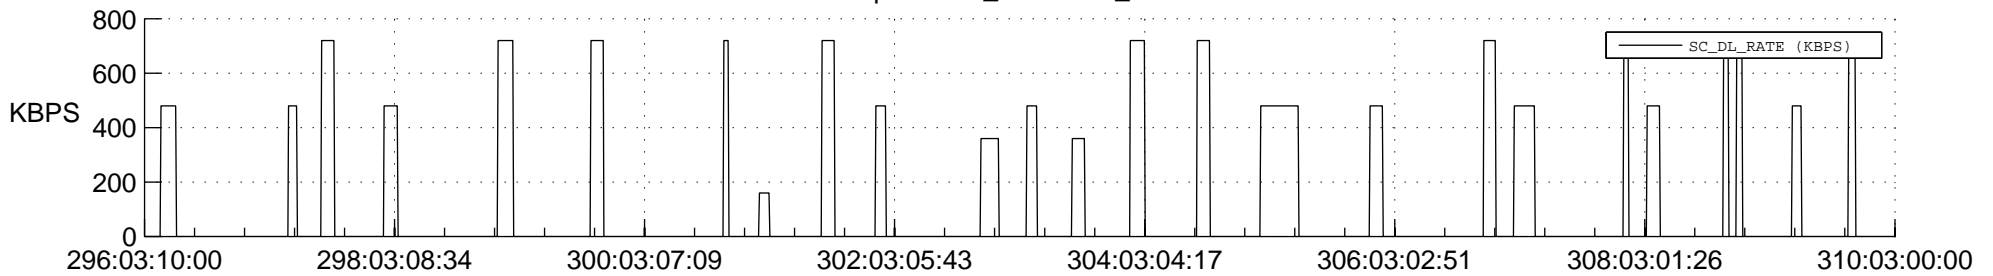

STEREO AHEAD SSR PCT Full Prediction

SWAVES_Percent_Full_Prediction

IMPACT_Percent_Full_Prediction

PLASTIC_Percent_Full_Prediction

Spacecraft_DownLink_Rate

Ground Time (2020:296:03:10:00.000 -2020:310:03:00:00.000)