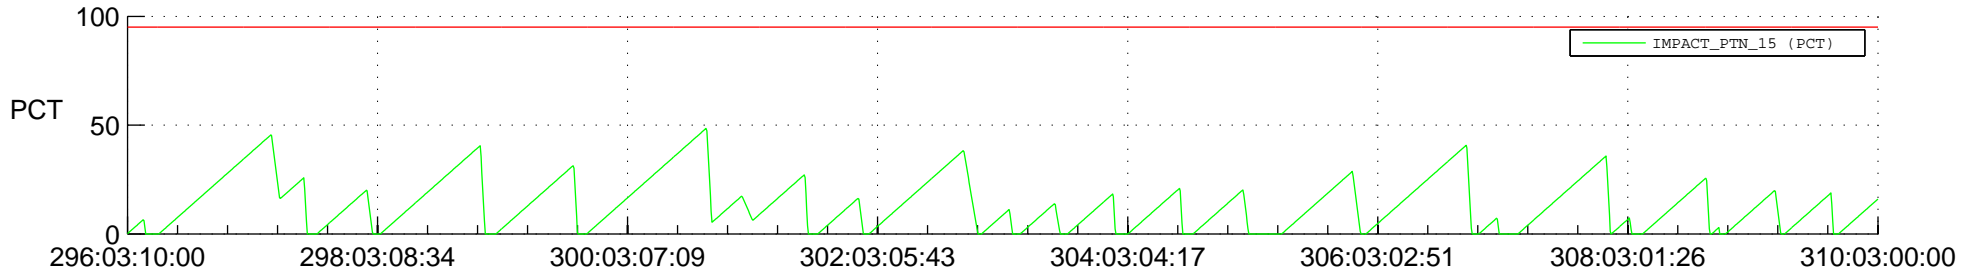

STEREO AHEAD SSR PCT Full Prediction

SWAVES_Percent_Full_Prediction

IMPACT_Percent_Full_Prediction

PLASTIC_Percent_Full_Prediction

Spacecraft_DownLink_Rate

Ground Time (2020:296:03:10:00.000 -2020:310:03:00:00.000)