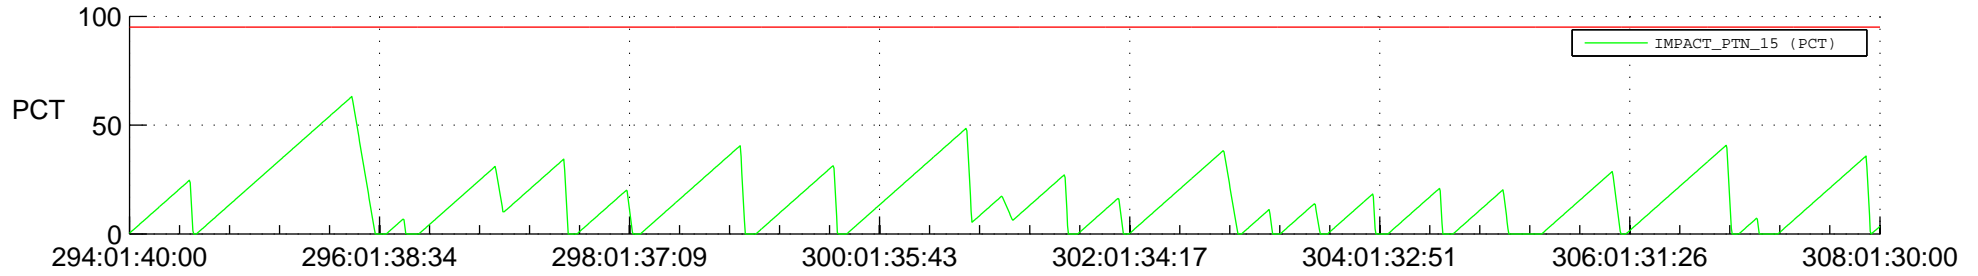

IMPACT_Percent_Full_Prediction