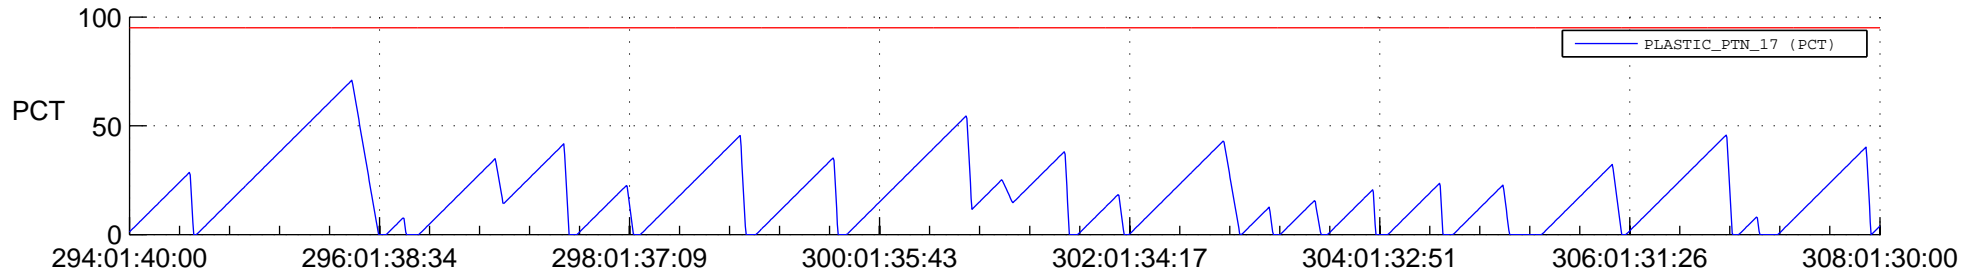

PLASTIC_Percent_Full_Prediction