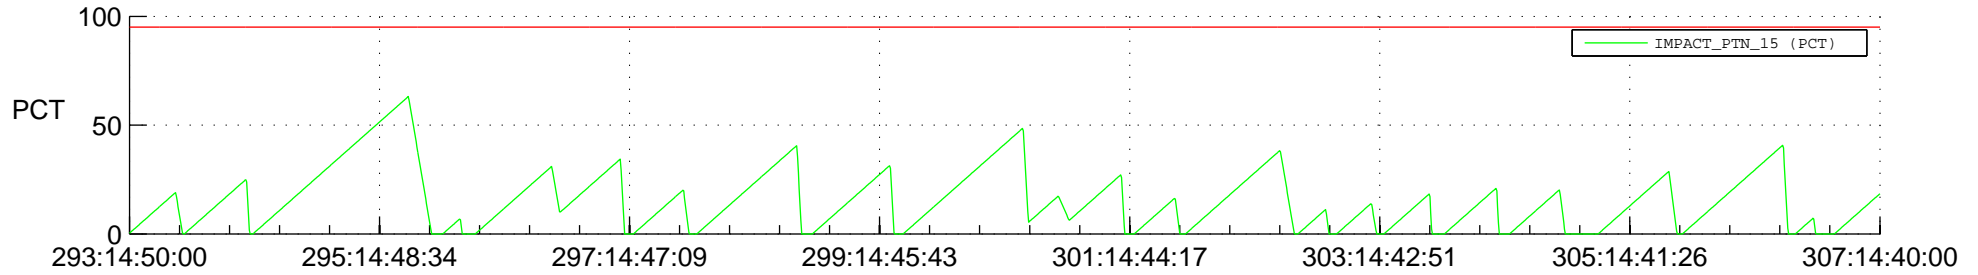

IMPACT_Percent_Full_Prediction