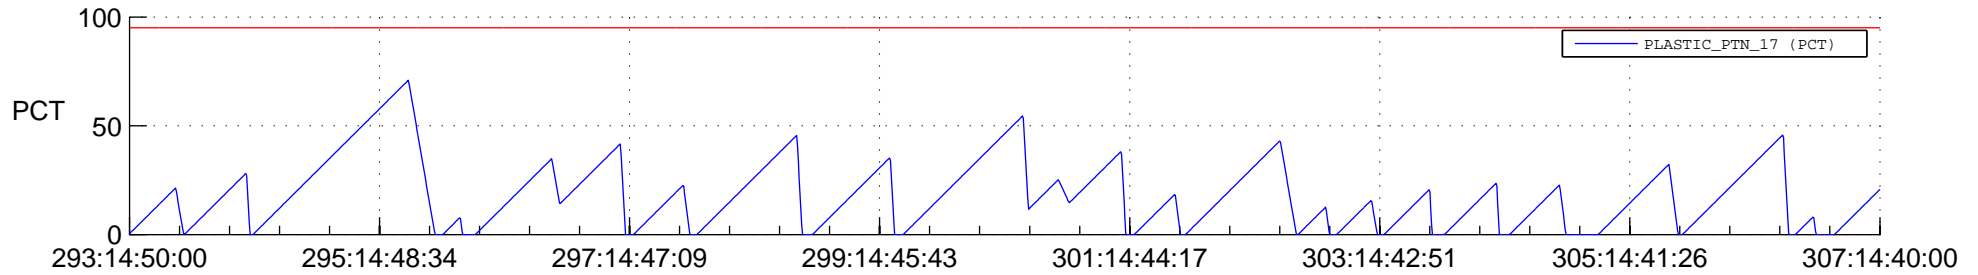

## SWAVES\_Percent\_Full\_Prediction

## Spacecraft\_DownLink\_Rate

Ground Time (2020:293:14:50:00.000 -2020:307:14:40:00.000)