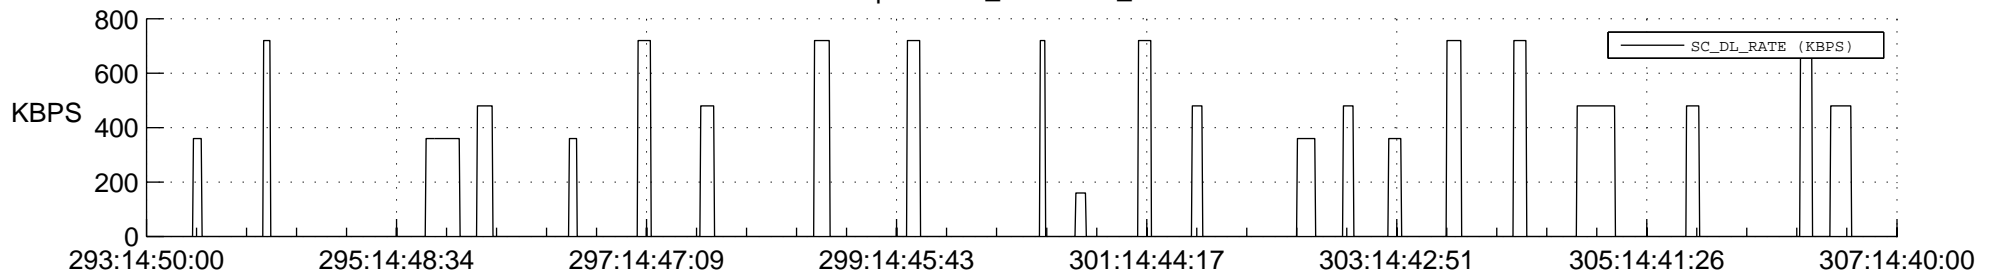

## Spacecraft\_DownLink\_Rate

Ground Time (2020:293:14:50:00.000 -2020:307:14:40:00.000)