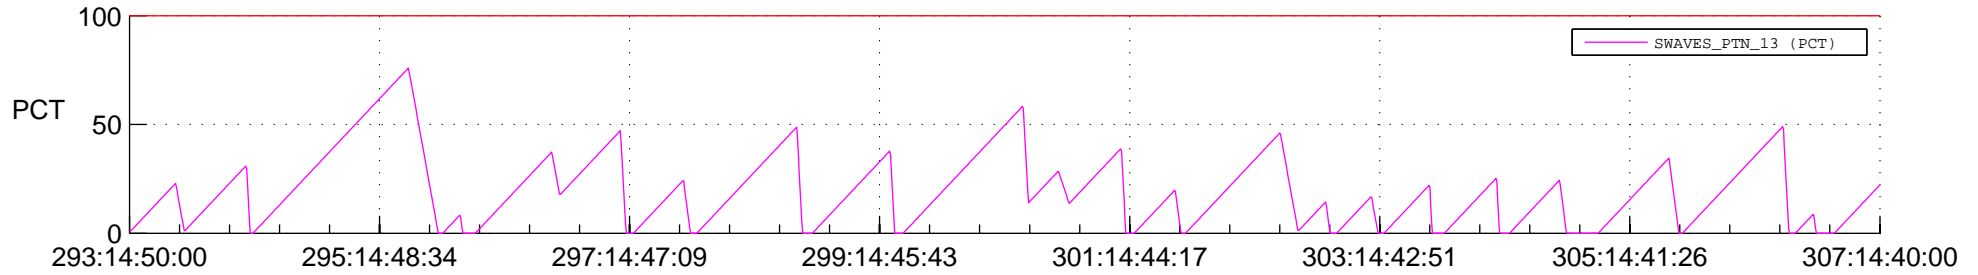

## SWAVES\_Percent\_Full\_Prediction

## Spacecraft\_DownLink\_Rate

Ground Time (2020:293:14:50:00.000 -2020:307:14:40:00.000)