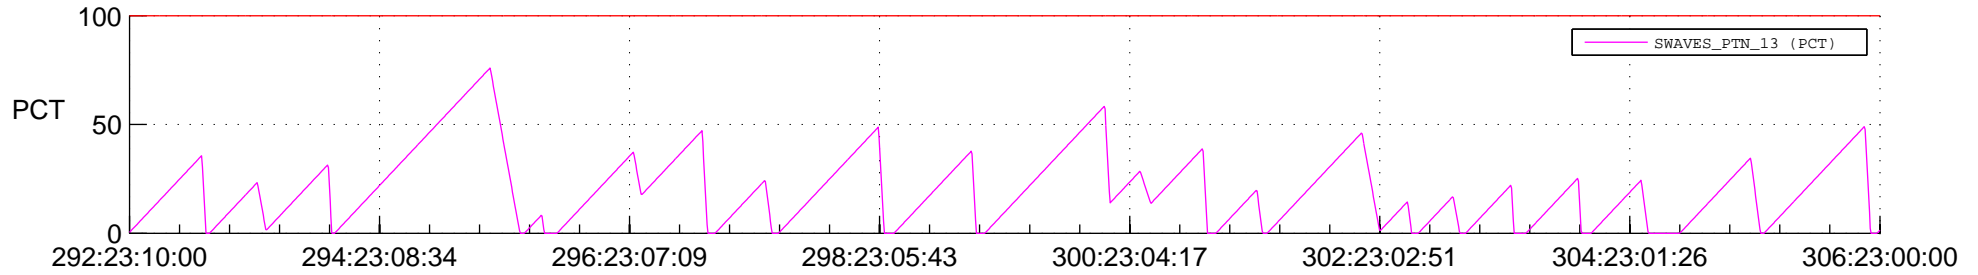

STEREO AHEAD SSR PCT Full Prediction

SWAVES_Percent_Full_Prediction

IMPACT_Percent_Full_Prediction

PLASTIC_Percent_Full_Prediction

Spacecraft_DownLink_Rate