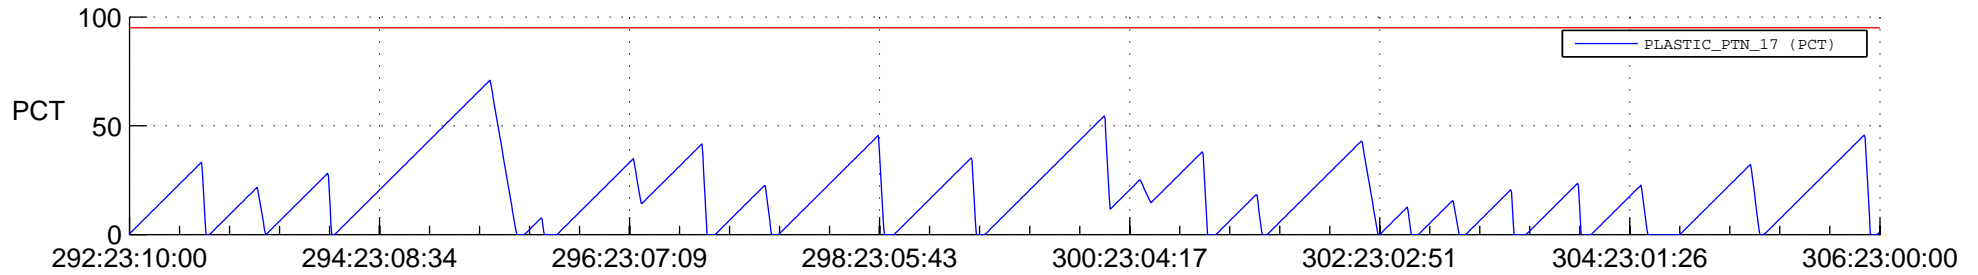

STEREO AHEAD SSR PCT Full Prediction

SWAVES_Percent_Full_Prediction

IMPACT_Percent_Full_Prediction

PLASTIC_Percent_Full_Prediction

Spacecraft_DownLink_Rate