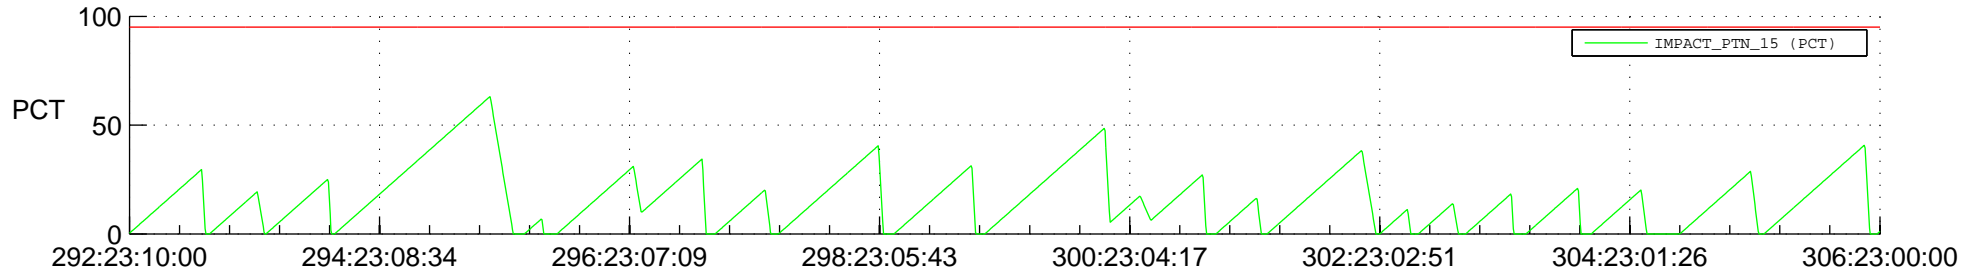

STEREO AHEAD SSR PCT Full Prediction

SWAVES_Percent_Full_Prediction

IMPACT_Percent_Full_Prediction

PLASTIC_Percent_Full_Prediction

Spacecraft_DownLink_Rate