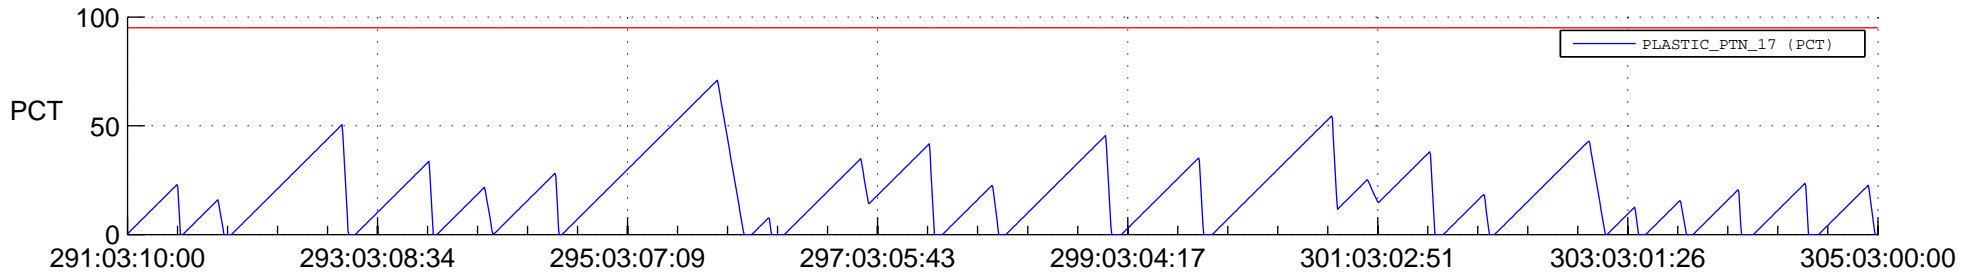

STEREO AHEAD SSR PCT Full Prediction

SWAVES_Percent_Full_Prediction

IMPACT_Percent_Full_Prediction

PLASTIC_Percent_Full_Prediction

Spacecraft_DownLink_Rate

Ground Time (2020:291:03:10:00.000 -2020:305:03:00:00.000)