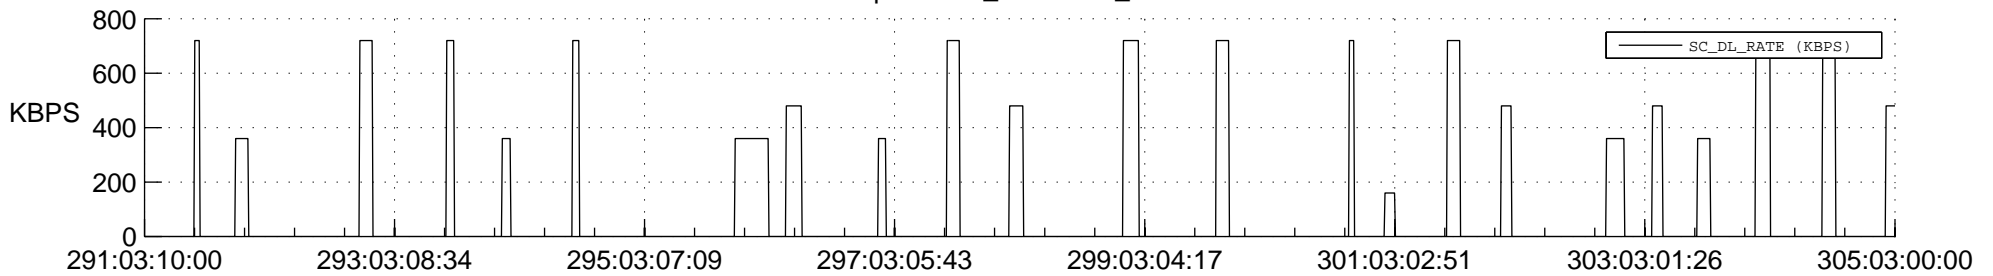

STEREO AHEAD SSR PCT Full Prediction

SWAVES_Percent_Full_Prediction

IMPACT_Percent_Full_Prediction

PLASTIC_Percent_Full_Prediction

Spacecraft_DownLink_Rate

Ground Time (2020:291:03:10:00.000 -2020:305:03:00:00.000)