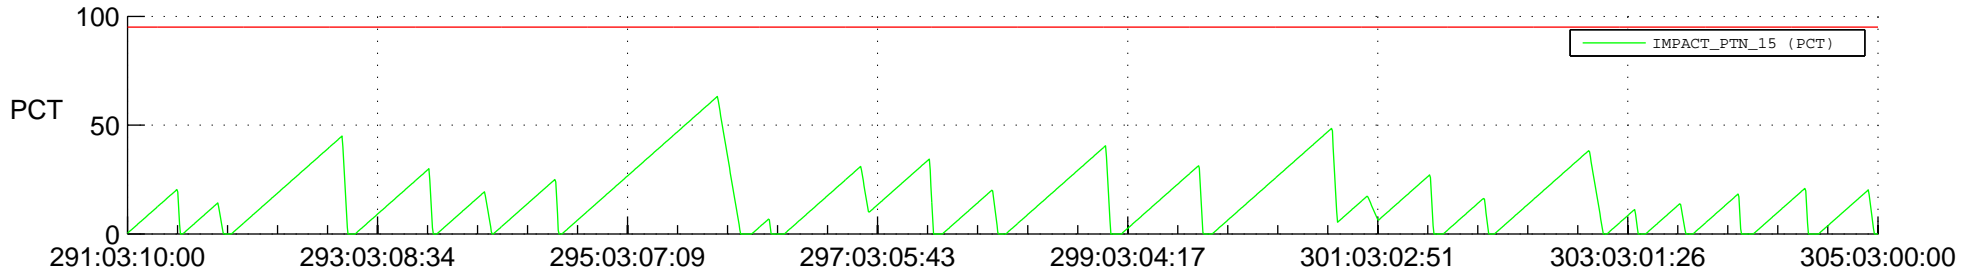

STEREO AHEAD SSR PCT Full Prediction

SWAVES_Percent_Full_Prediction

IMPACT_Percent_Full_Prediction

PLASTIC_Percent_Full_Prediction

Spacecraft_DownLink_Rate

Ground Time (2020:291:03:10:00.000 -2020:305:03:00:00.000)