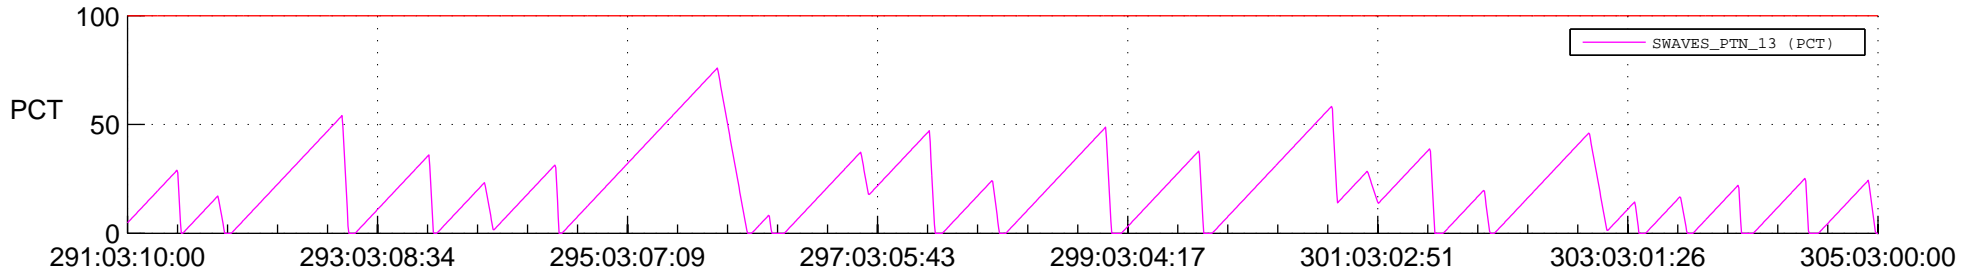

STEREO AHEAD SSR PCT Full Prediction

SWAVES_Percent_Full_Prediction

IMPACT_Percent_Full_Prediction

PLASTIC_Percent_Full_Prediction

Spacecraft_DownLink_Rate

Ground Time (2020:291:03:10:00.000 -2020:305:03:00:00.000)