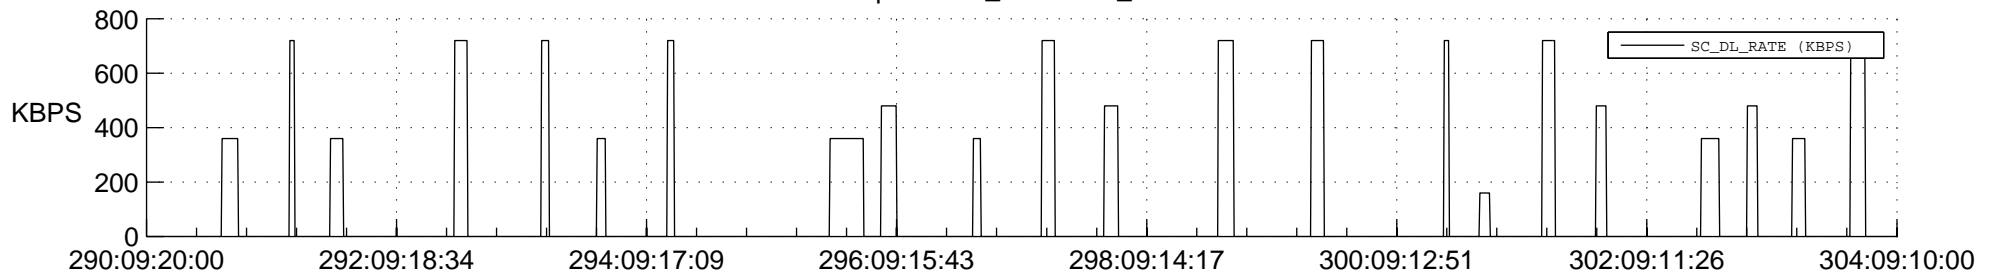

STEREO AHEAD SSR PCT Full Prediction

SWAVES_Percent_Full_Prediction

IMPACT_Percent_Full_Prediction

PLASTIC_Percent_Full_Prediction

Spacecraft_DownLink_Rate

Ground Time (2020:290:09:20:00.000 -2020:304:09:10:00.000)