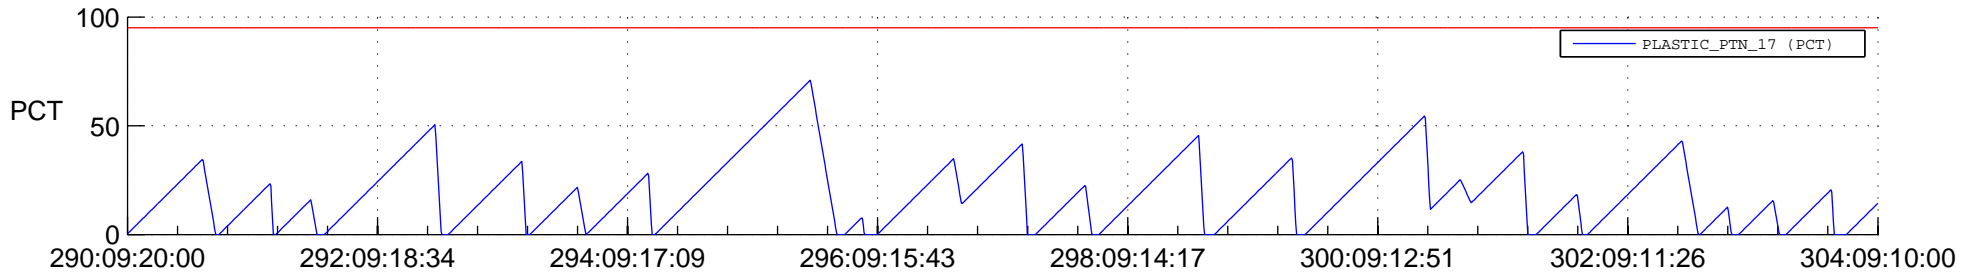

STEREO AHEAD SSR PCT Full Prediction

SWAVES_Percent_Full_Prediction

IMPACT_Percent_Full_Prediction

PLASTIC_Percent_Full_Prediction

Spacecraft_DownLink_Rate

Ground Time (2020:290:09:20:00.000 -2020:304:09:10:00.000)