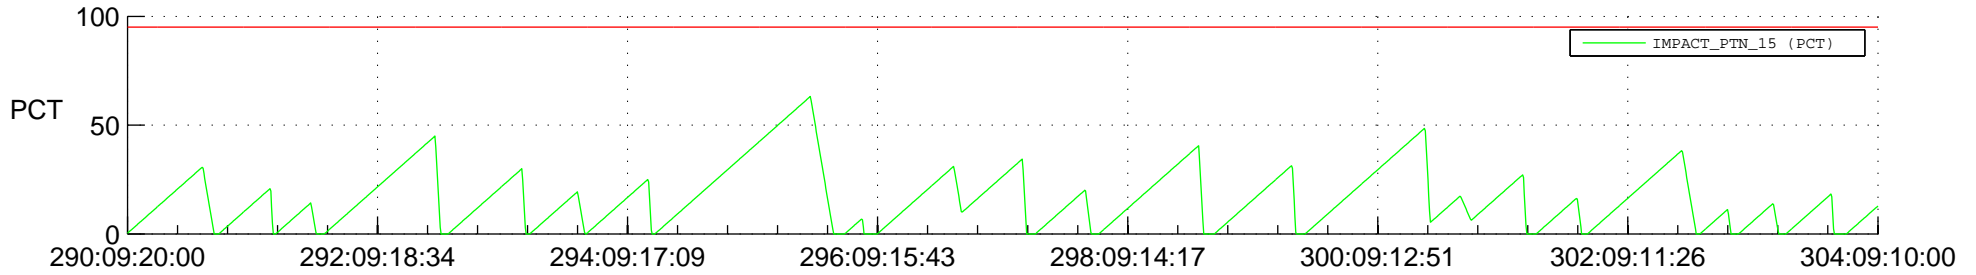

STEREO AHEAD SSR PCT Full Prediction

SWAVES_Percent_Full_Prediction

IMPACT_Percent_Full_Prediction

PLASTIC_Percent_Full_Prediction

Spacecraft_DownLink_Rate

Ground Time (2020:290:09:20:00.000 -2020:304:09:10:00.000)