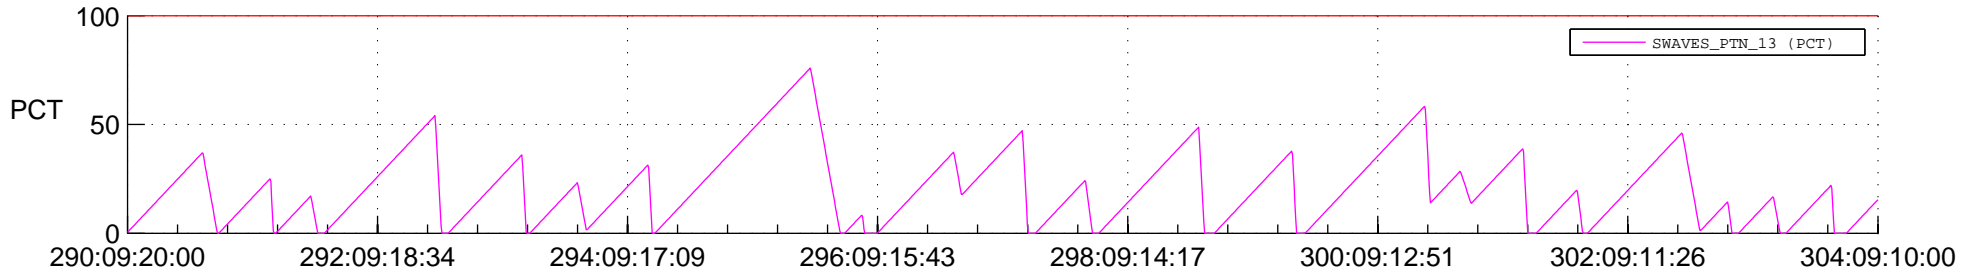

STEREO AHEAD SSR PCT Full Prediction

SWAVES_Percent_Full_Prediction

IMPACT_Percent_Full_Prediction

PLASTIC_Percent_Full_Prediction

Spacecraft_DownLink_Rate

Ground Time (2020:290:09:20:00.000 -2020:304:09:10:00.000)