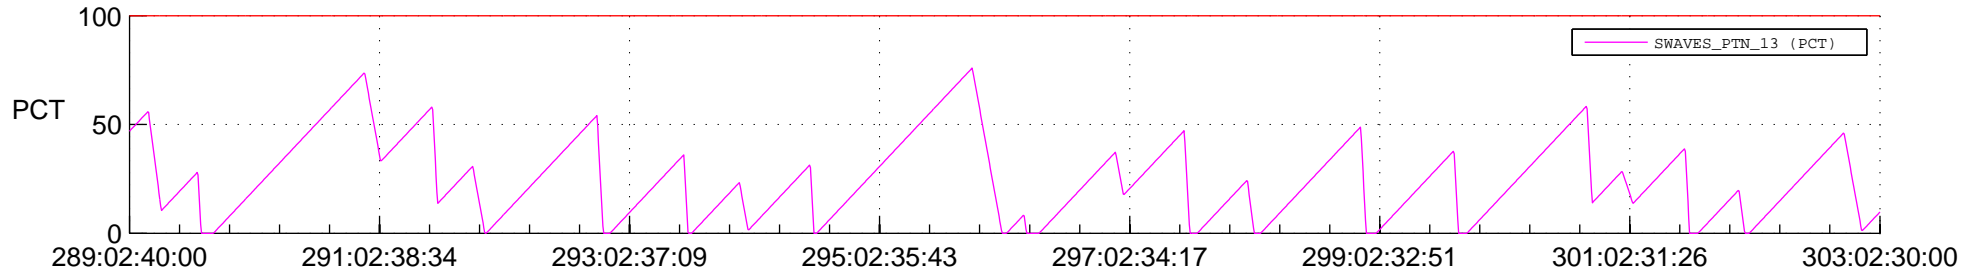

STEREO AHEAD SSR PCT Full Prediction

SWAVES_Percent_Full_Prediction

IMPACT_Percent_Full_Prediction

PLASTIC_Percent_Full_Prediction

Spacecraft_DownLink_Rate

Ground Time (2020:289:02:40:00.000 -2020:303:02:30:00.000)