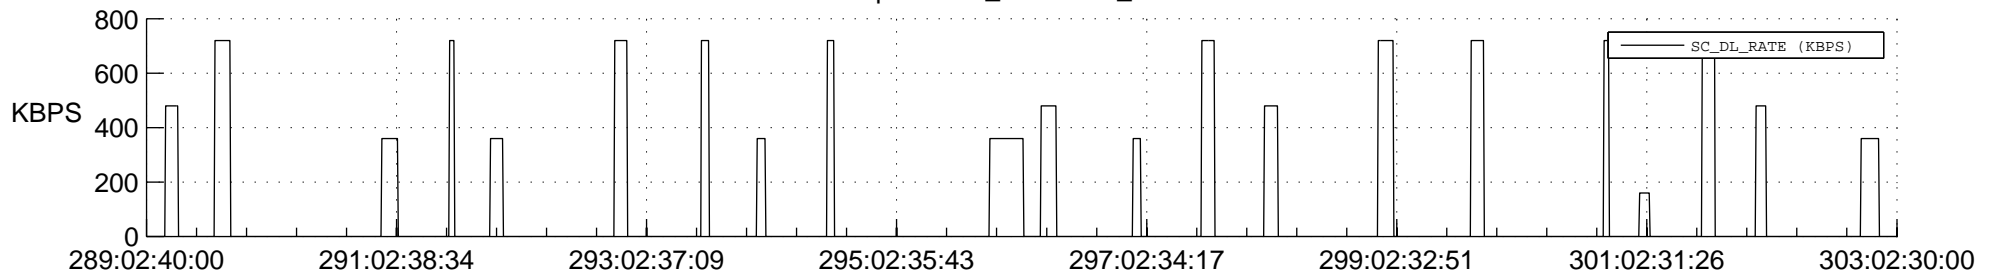

STEREO AHEAD SSR PCT Full Prediction

SWAVES_Percent_Full_Prediction

IMPACT_Percent_Full_Prediction

PLASTIC_Percent_Full_Prediction

Spacecraft_DownLink_Rate

Ground Time (2020:289:02:40:00.000 -2020:303:02:30:00.000)