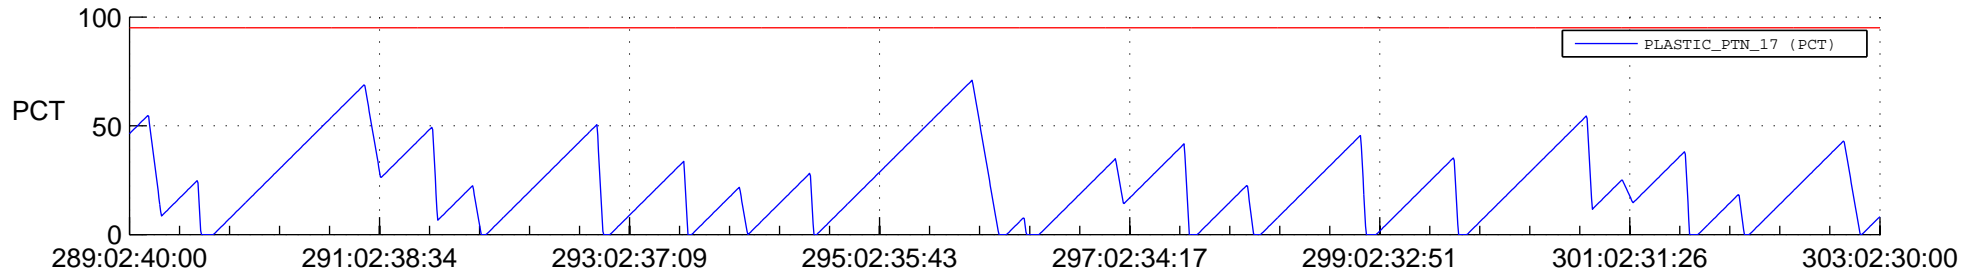

STEREO AHEAD SSR PCT Full Prediction

SWAVES_Percent_Full_Prediction

IMPACT_Percent_Full_Prediction

PLASTIC_Percent_Full_Prediction

Spacecraft_DownLink_Rate

Ground Time (2020:289:02:40:00.000 -2020:303:02:30:00.000)