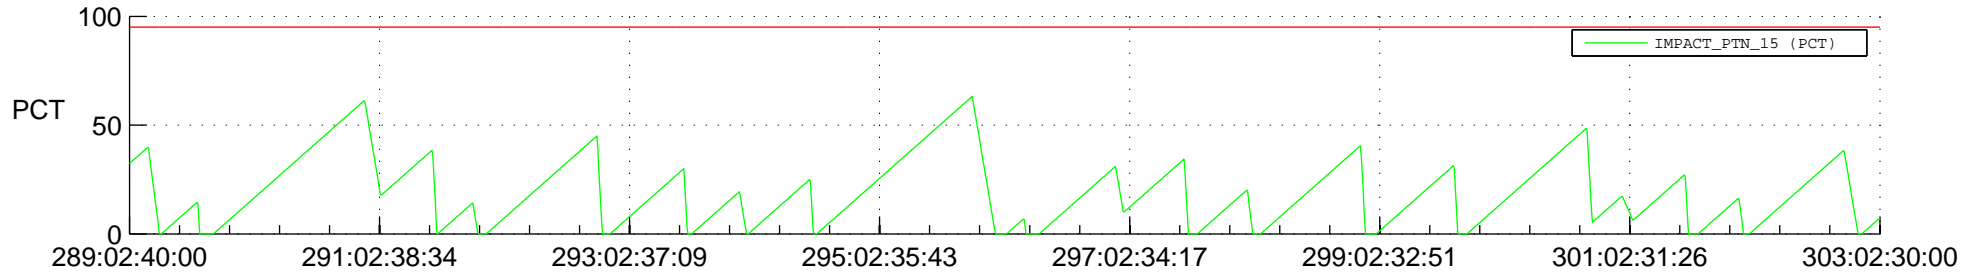

STEREO AHEAD SSR PCT Full Prediction

SWAVES_Percent_Full_Prediction

IMPACT_Percent_Full_Prediction

PLASTIC_Percent_Full_Prediction

Spacecraft_DownLink_Rate

Ground Time (2020:289:02:40:00.000 -2020:303:02:30:00.000)