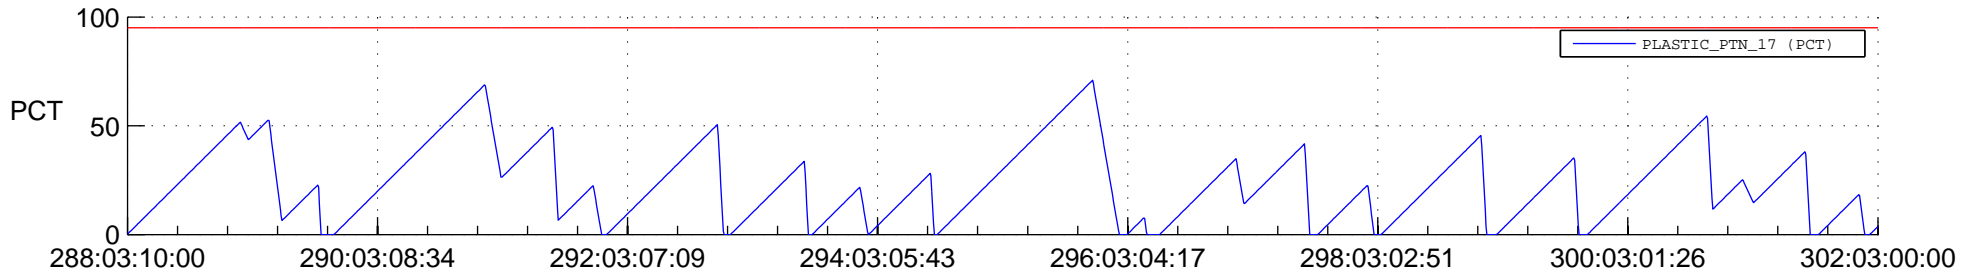

# STEREO AHEAD SSR PCT Full Prediction

## SWAVES\_Percent\_Full\_Prediction

## Spacecraft\_DownLink\_Rate

Ground Time (2020:288:03:10:00.000 -2020:302:03:00:00.000)