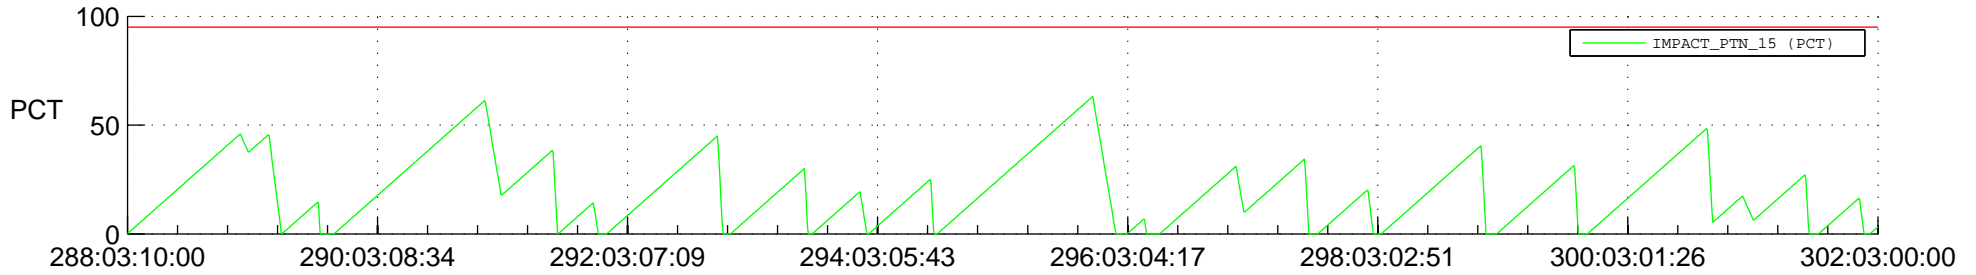

IMPACT_Percent_Full_Prediction