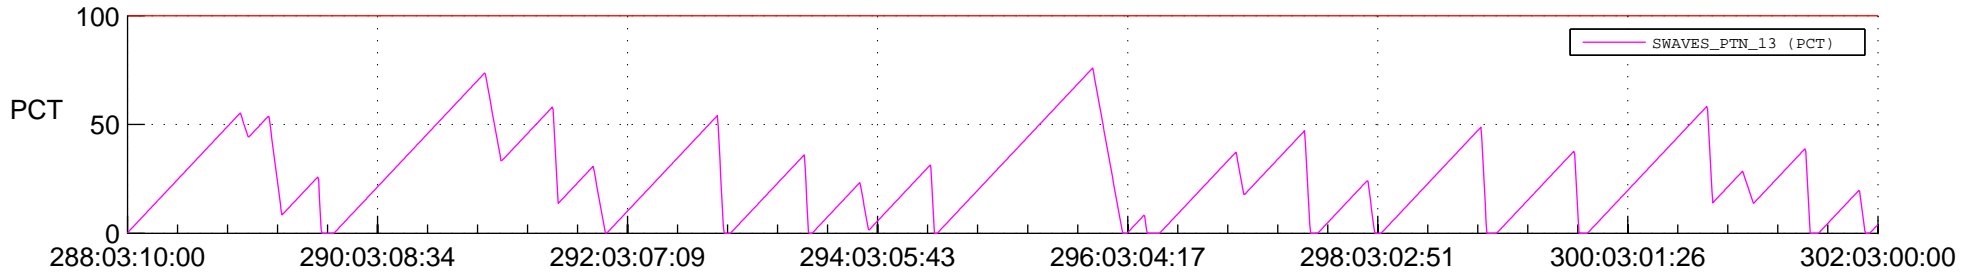

# STEREO AHEAD SSR PCT Full Prediction

## SWAVES\_Percent\_Full\_Prediction

## Spacecraft\_DownLink\_Rate

Ground Time (2020:288:03:10:00.000 -2020:302:03:00:00.000)