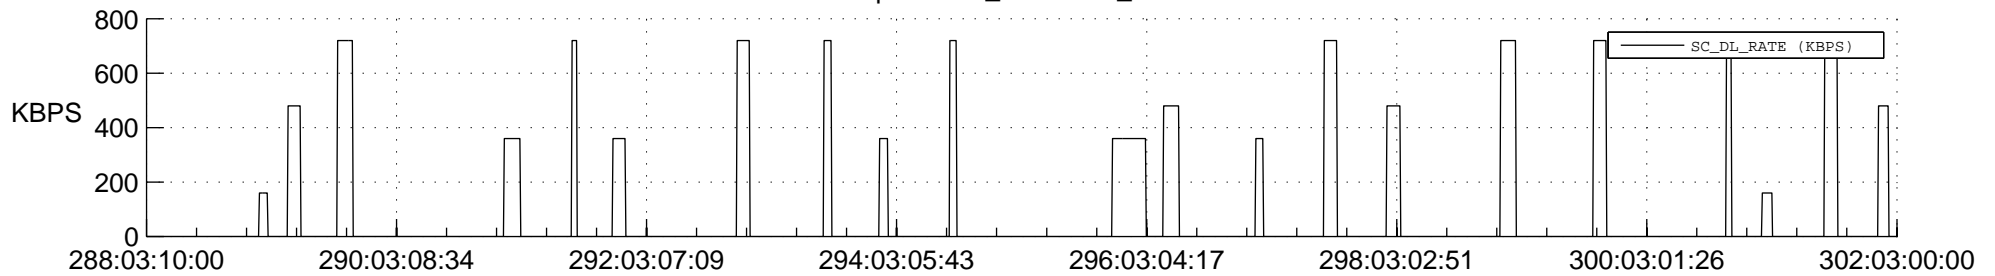

## Spacecraft\_DownLink\_Rate

Ground Time (2020:288:03:10:00.000 -2020:302:03:00:00.000)