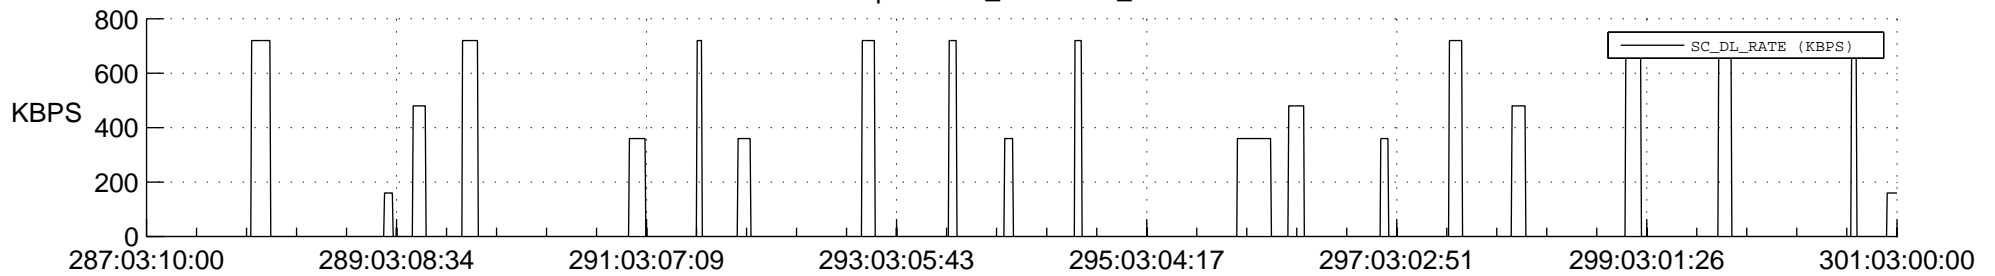

## Spacecraft\_DownLink\_Rate

Ground Time (2020:287:03:10:00.000 -2020:301:03:00:00.000)