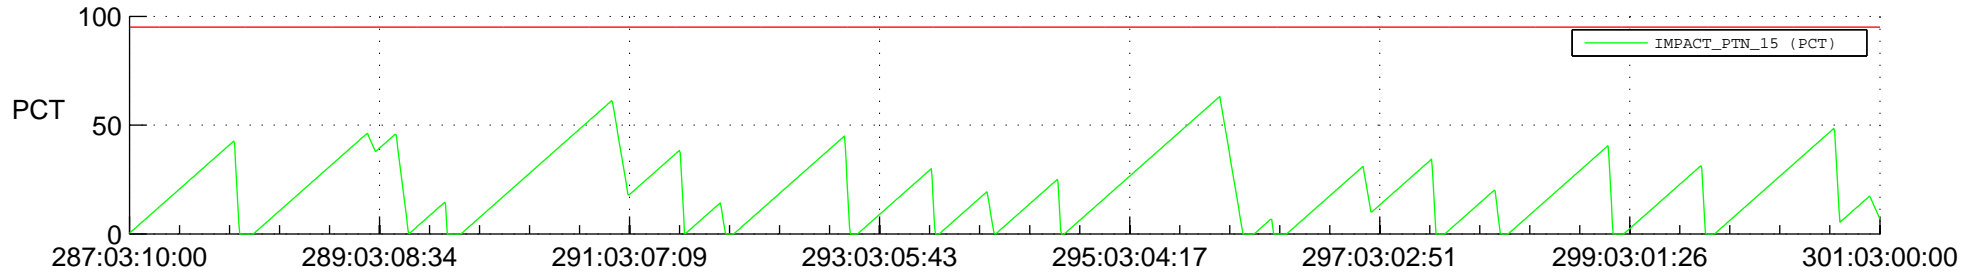

IMPACT_Percent_Full_Prediction