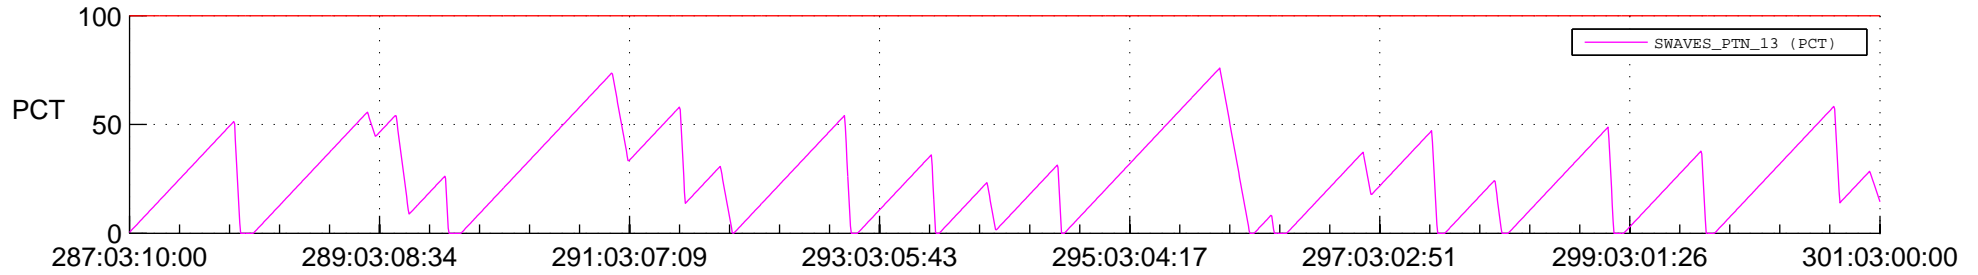

## SWAVES\_Percent\_Full\_Prediction

## Spacecraft\_DownLink\_Rate

Ground Time (2020:287:03:10:00.000 -2020:301:03:00:00.000)