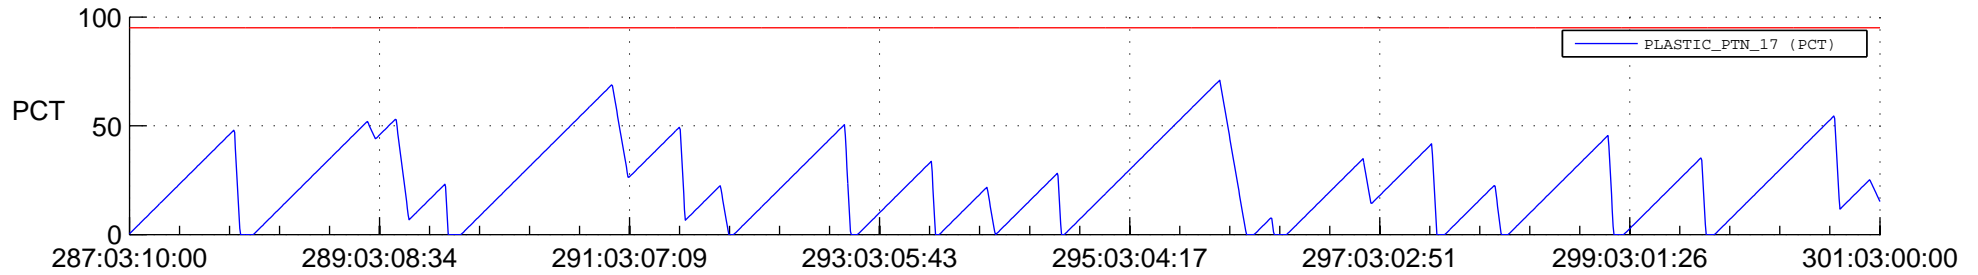

## SWAVES\_Percent\_Full\_Prediction

## Spacecraft\_DownLink\_Rate

Ground Time (2020:287:03:10:00.000 -2020:301:03:00:00.000)