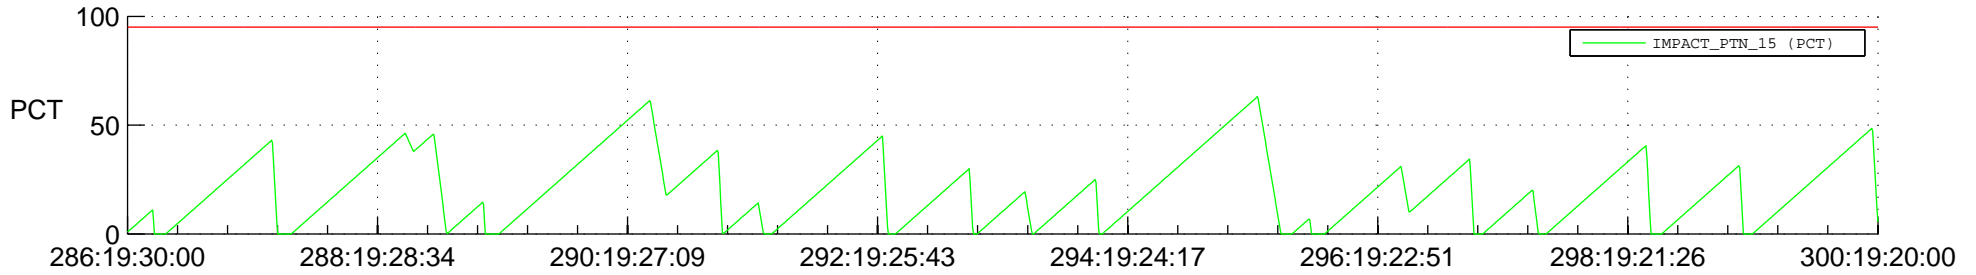

IMPACT_Percent_Full_Prediction