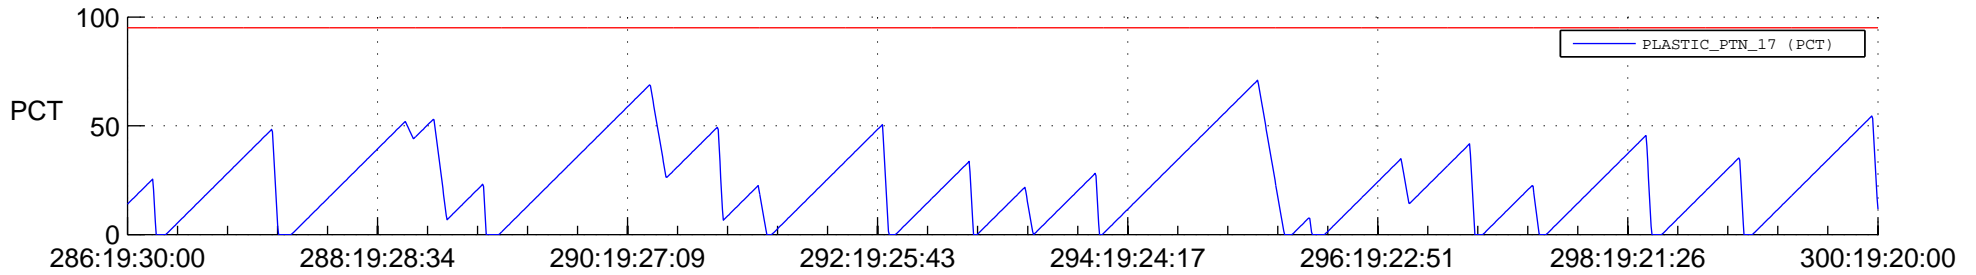

# STEREO AHEAD SSR PCT Full Prediction

## SWAVES\_Percent\_Full\_Prediction

## Spacecraft\_DownLink\_Rate

Ground Time (2020:286:19:30:00.000 -2020:300:19:20:00.000)