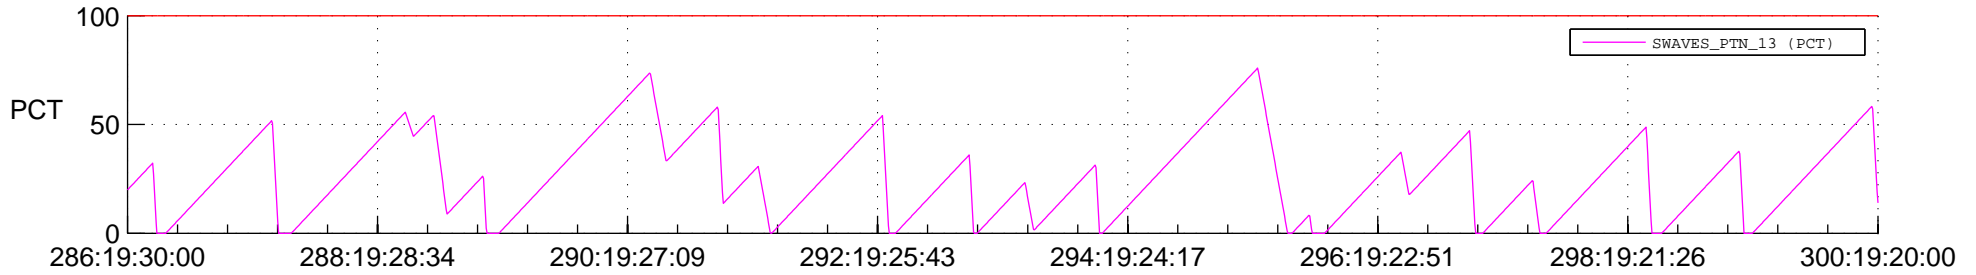

# STEREO AHEAD SSR PCT Full Prediction

## SWAVES\_Percent\_Full\_Prediction

## Spacecraft\_DownLink\_Rate

Ground Time (2020:286:19:30:00.000 -2020:300:19:20:00.000)