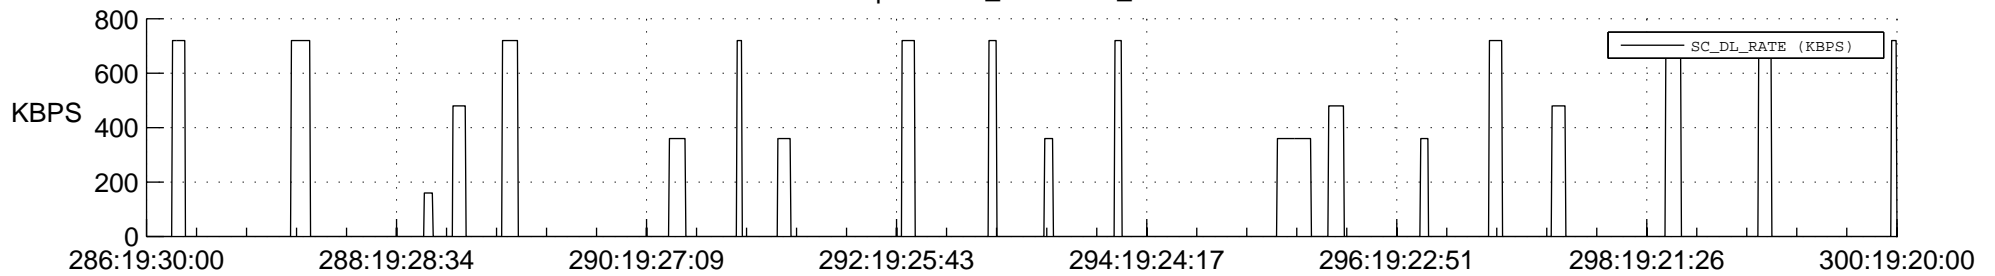

## Spacecraft\_DownLink\_Rate

Ground Time (2020:286:19:30:00.000 -2020:300:19:20:00.000)