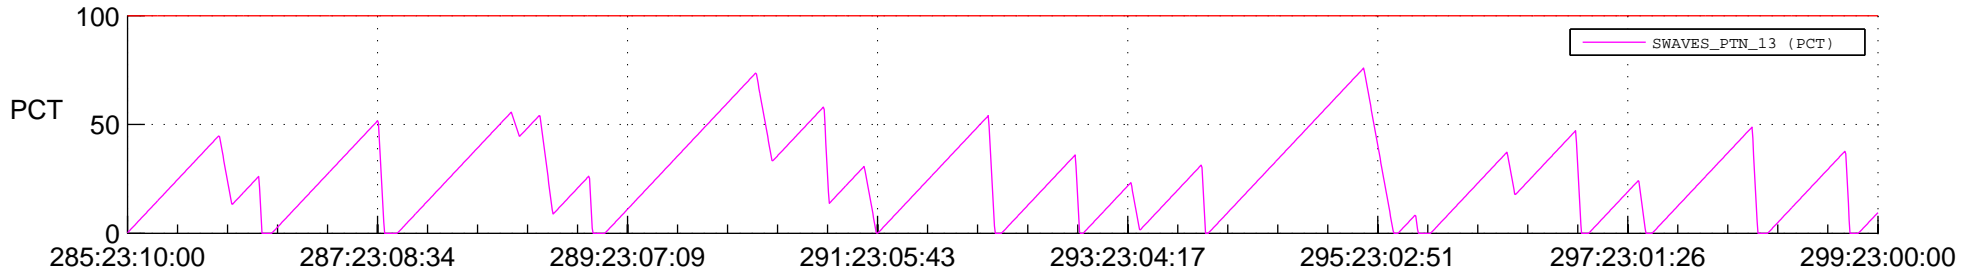

STEREO AHEAD SSR PCT Full Prediction

SWAVES_Percent_Full_Prediction

IMPACT_Percent_Full_Prediction

PLASTIC_Percent_Full_Prediction

Spacecraft_DownLink_Rate

Ground Time (2020:285:23:10:00.000 -2020:299:23:00:00.000)