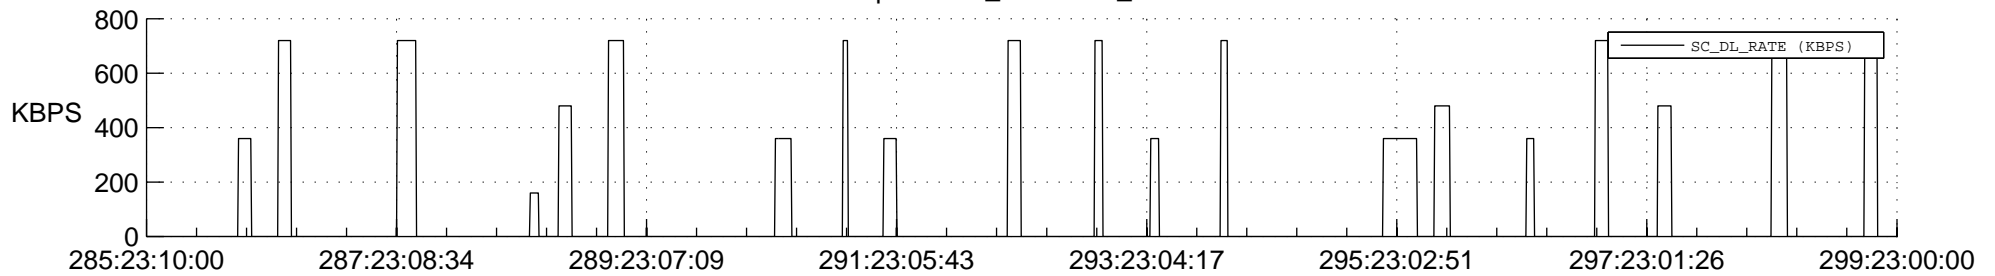

STEREO AHEAD SSR PCT Full Prediction

SWAVES_Percent_Full_Prediction

IMPACT_Percent_Full_Prediction

PLASTIC_Percent_Full_Prediction

Spacecraft_DownLink_Rate

Ground Time (2020:285:23:10:00.000 -2020:299:23:00:00.000)