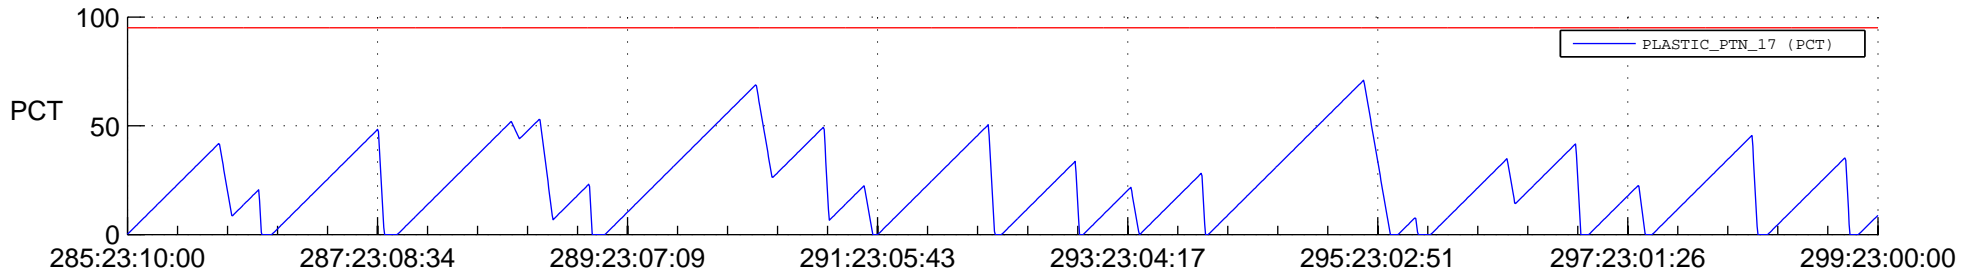

STEREO AHEAD SSR PCT Full Prediction

SWAVES_Percent_Full_Prediction

IMPACT_Percent_Full_Prediction

PLASTIC_Percent_Full_Prediction

Spacecraft_DownLink_Rate

Ground Time (2020:285:23:10:00.000 -2020:299:23:00:00.000)