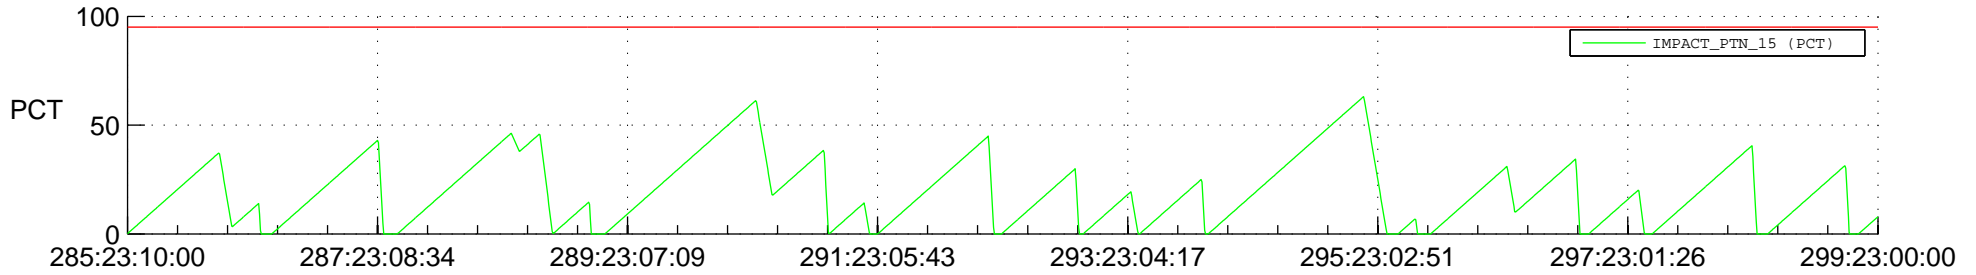

STEREO AHEAD SSR PCT Full Prediction

SWAVES_Percent_Full_Prediction

IMPACT_Percent_Full_Prediction

PLASTIC_Percent_Full_Prediction

Spacecraft_DownLink_Rate

Ground Time (2020:285:23:10:00.000 -2020:299:23:00:00.000)