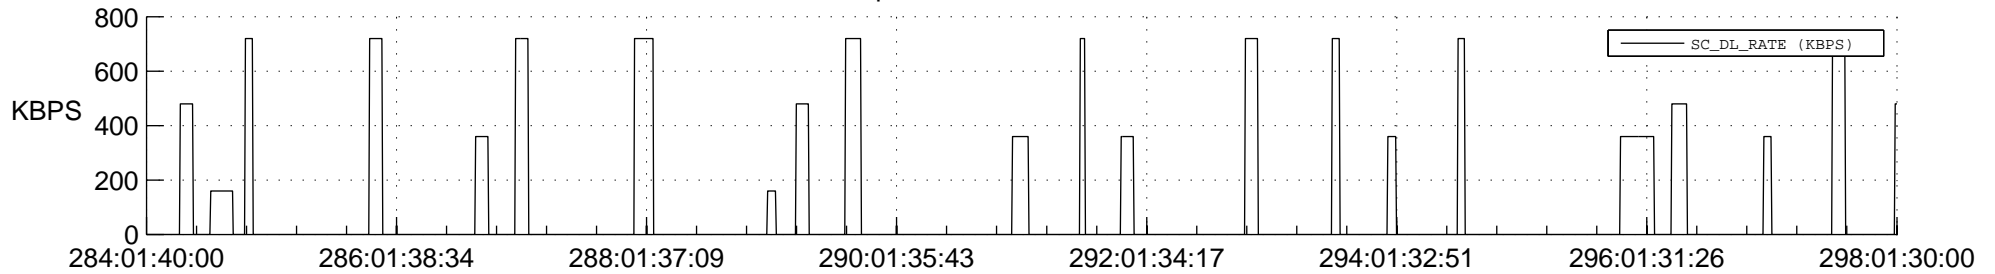

## Spacecraft\_DownLink\_Rate

Ground Time (2020:284:01:40:00.000 -2020:298:01:30:00.000)