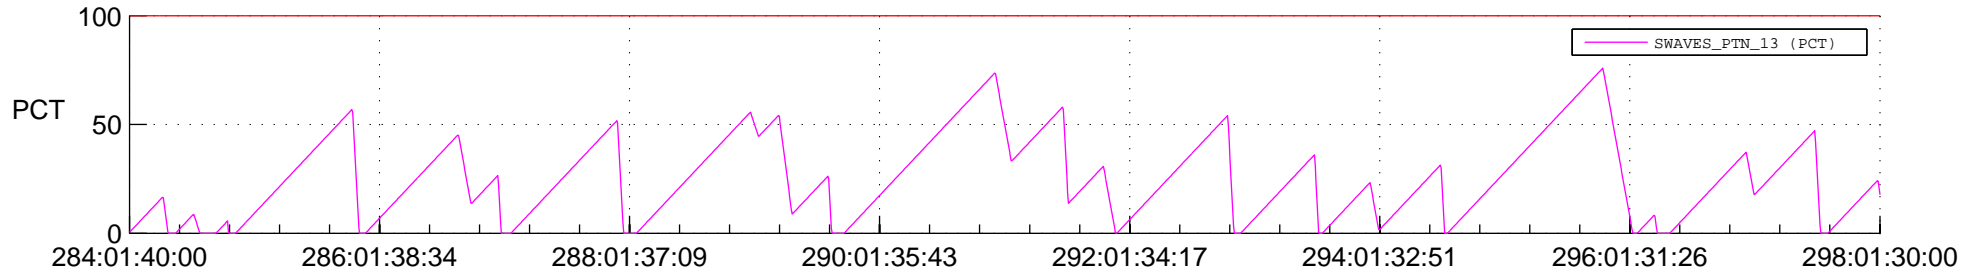

## SWAVES\_Percent\_Full\_Prediction

## Spacecraft\_DownLink\_Rate

Ground Time (2020:284:01:40:00.000 -2020:298:01:30:00.000)