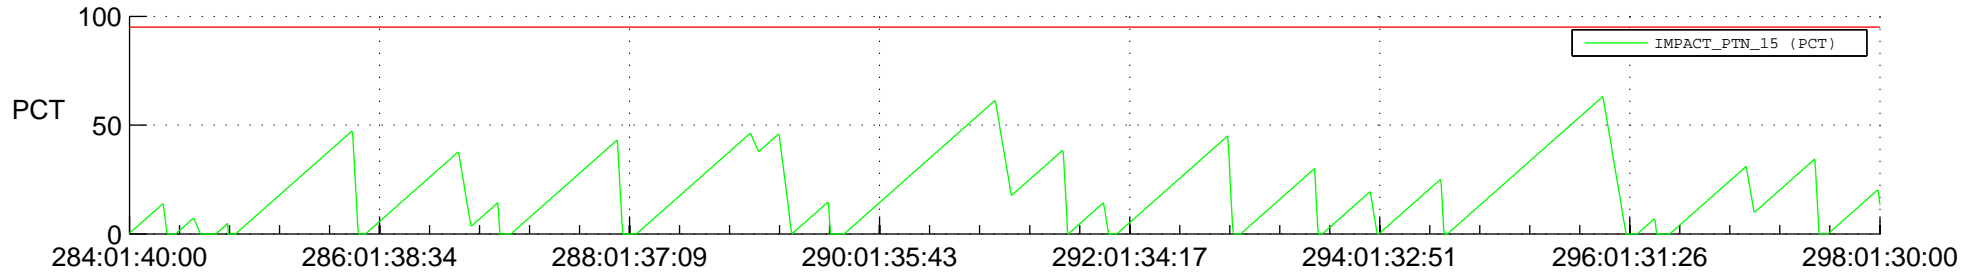

IMPACT_Percent_Full_Prediction