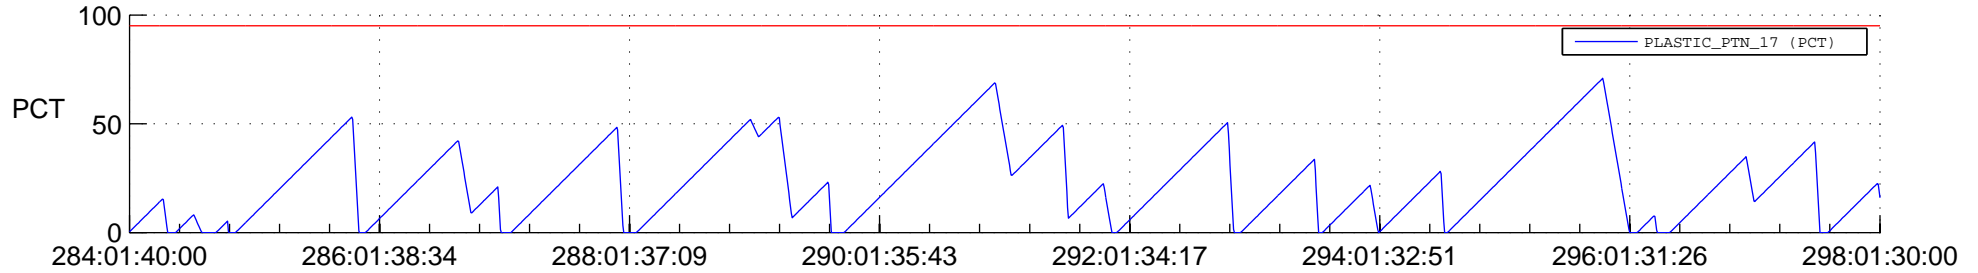

# STEREO AHEAD SSR PCT Full Prediction

## SWAVES\_Percent\_Full\_Prediction

## Spacecraft\_DownLink\_Rate

Ground Time (2020:284:01:40:00.000 -2020:298:01:30:00.000)