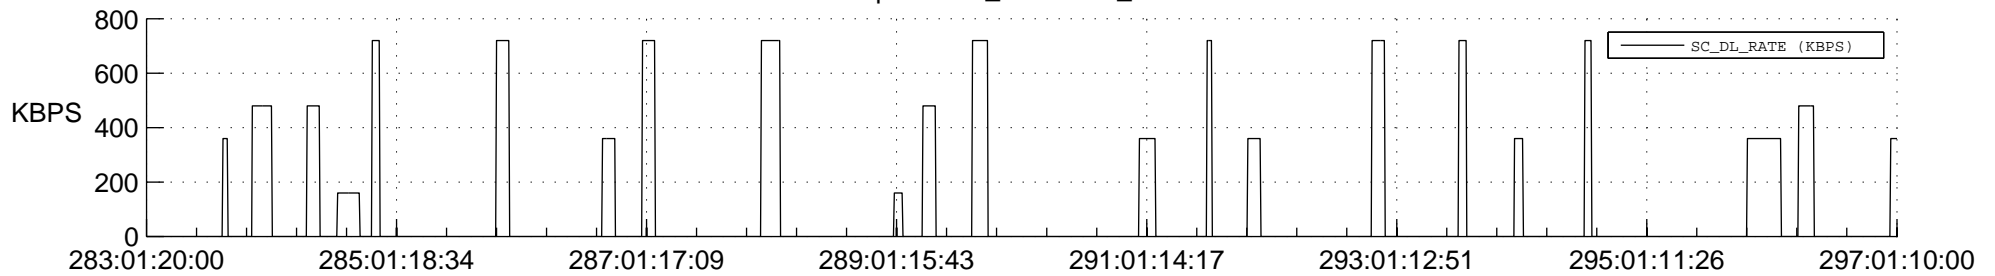

STEREO AHEAD SSR PCT Full Prediction

SWAVES_Percent_Full_Prediction

IMPACT_Percent_Full_Prediction

PLASTIC_Percent_Full_Prediction

Spacecraft_DownLink_Rate

Ground Time (2020:283:01:20:00.000 -2020:297:01:10:00.000)