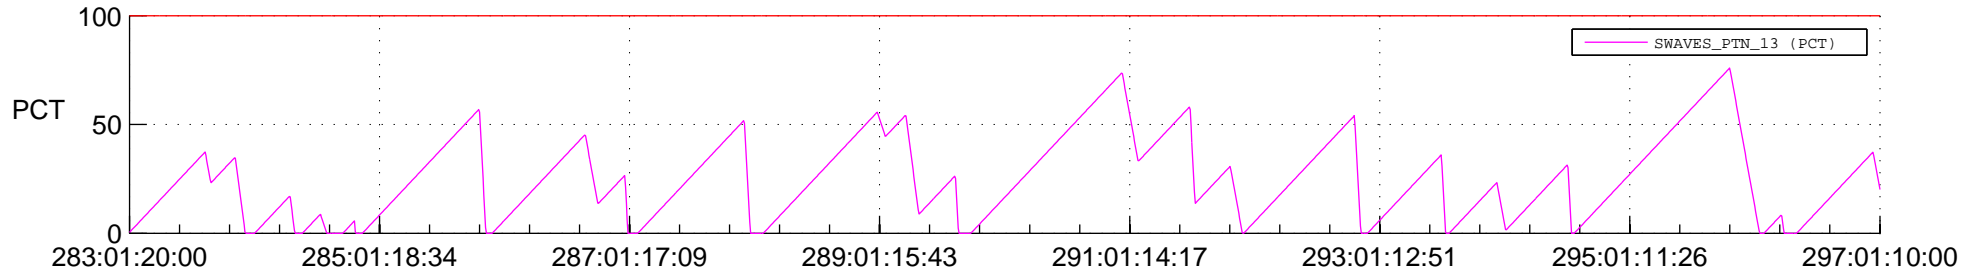

STEREO AHEAD SSR PCT Full Prediction

SWAVES_Percent_Full_Prediction

IMPACT_Percent_Full_Prediction

PLASTIC_Percent_Full_Prediction

Spacecraft_DownLink_Rate

Ground Time (2020:283:01:20:00.000 -2020:297:01:10:00.000)