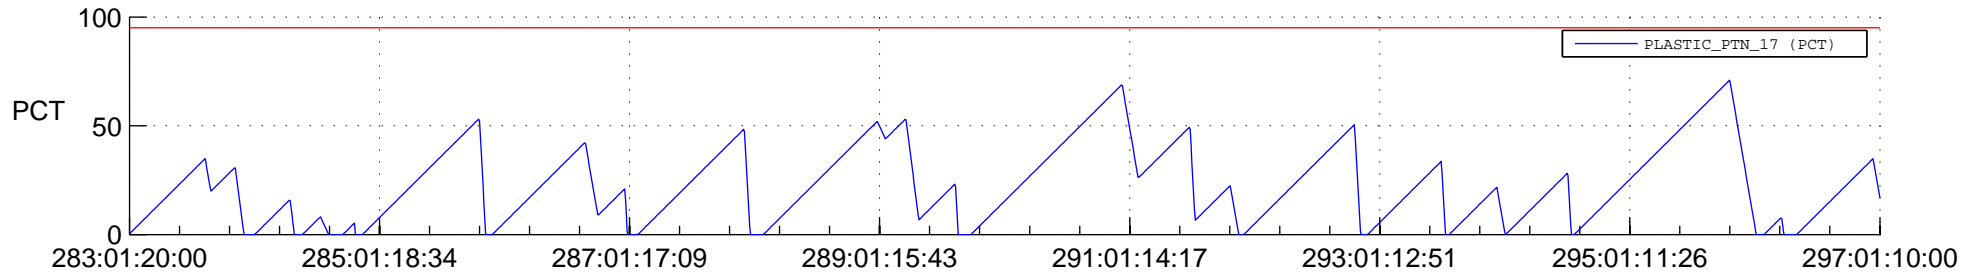

STEREO AHEAD SSR PCT Full Prediction

SWAVES_Percent_Full_Prediction

IMPACT_Percent_Full_Prediction

PLASTIC_Percent_Full_Prediction

Spacecraft_DownLink_Rate

Ground Time (2020:283:01:20:00.000 -2020:297:01:10:00.000)