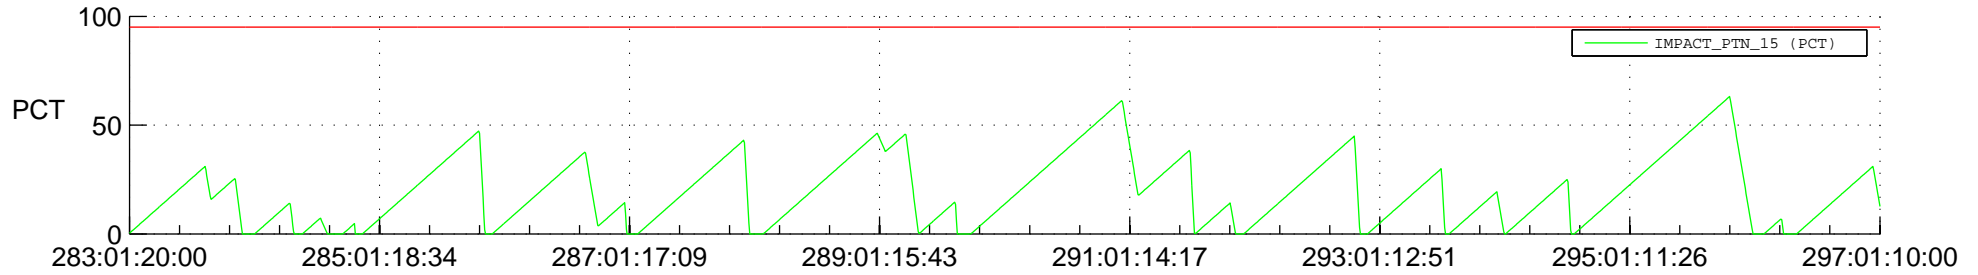

STEREO AHEAD SSR PCT Full Prediction

SWAVES_Percent_Full_Prediction

IMPACT_Percent_Full_Prediction

PLASTIC_Percent_Full_Prediction

Spacecraft_DownLink_Rate

Ground Time (2020:283:01:20:00.000 -2020:297:01:10:00.000)