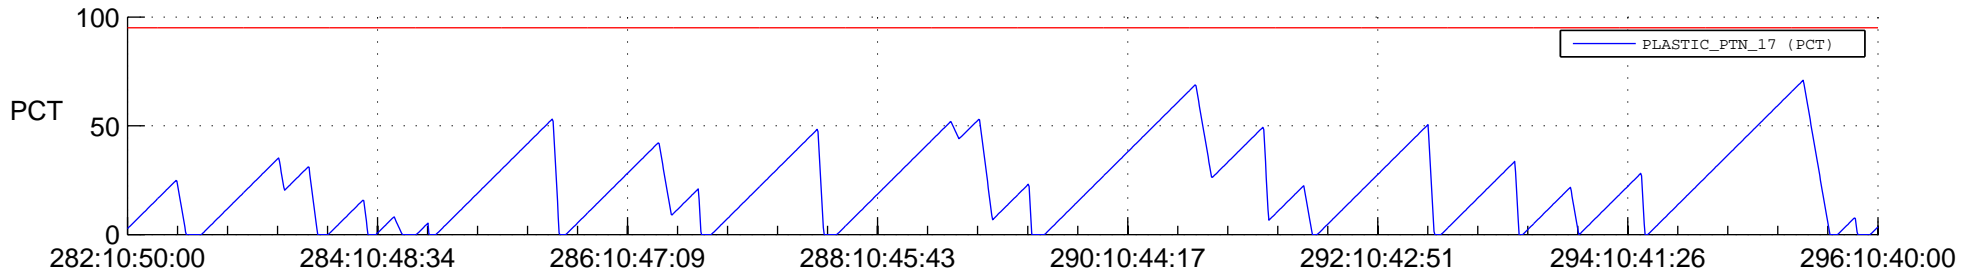

STEREO AHEAD SSR PCT Full Prediction

SWAVES_Percent_Full_Prediction

IMPACT_Percent_Full_Prediction

PLASTIC_Percent_Full_Prediction

Spacecraft_DownLink_Rate