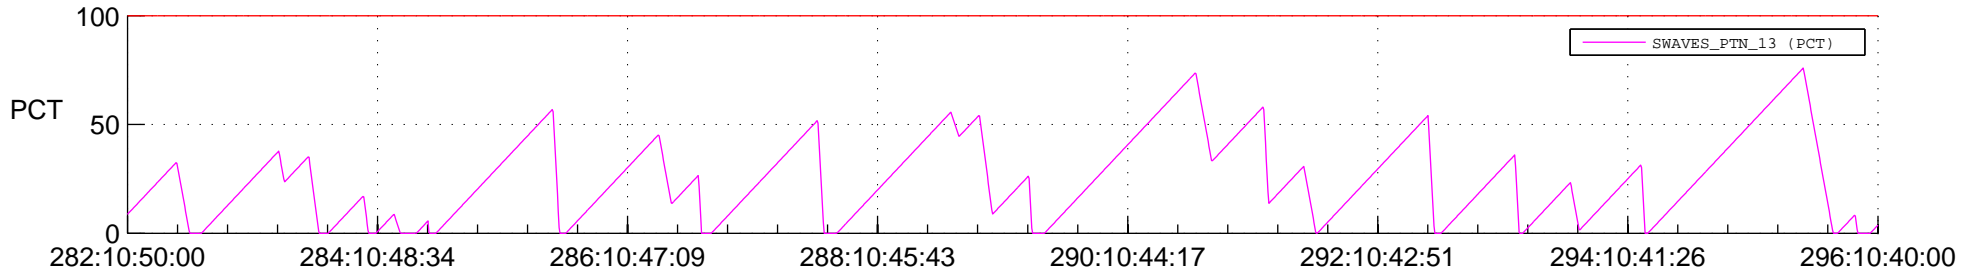

STEREO AHEAD SSR PCT Full Prediction

SWAVES_Percent_Full_Prediction

IMPACT_Percent_Full_Prediction

PLASTIC_Percent_Full_Prediction

Spacecraft_DownLink_Rate