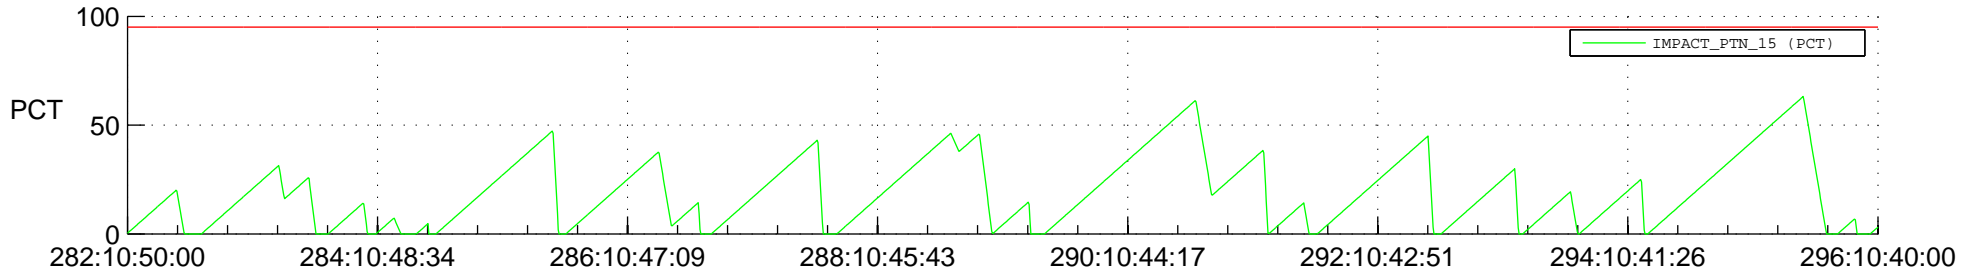

STEREO AHEAD SSR PCT Full Prediction

SWAVES_Percent_Full_Prediction

IMPACT_Percent_Full_Prediction

PLASTIC_Percent_Full_Prediction

Spacecraft_DownLink_Rate