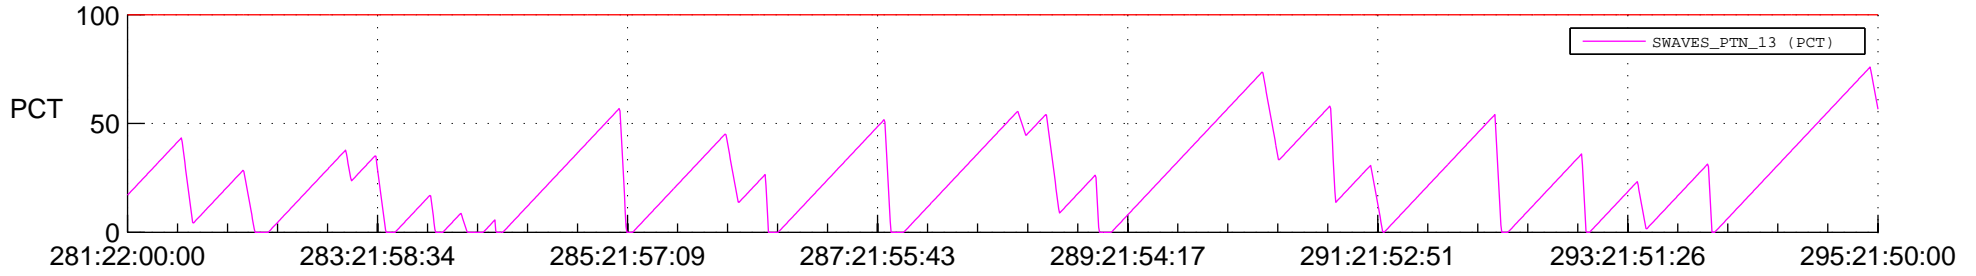

STEREO AHEAD SSR PCT Full Prediction

SWAVES_Percent_Full_Prediction

IMPACT_Percent_Full_Prediction

PLASTIC_Percent_Full_Prediction

Spacecraft_DownLink_Rate

Ground Time (2020:281:22:00:00.000 -2020:295:21:50:00.000)