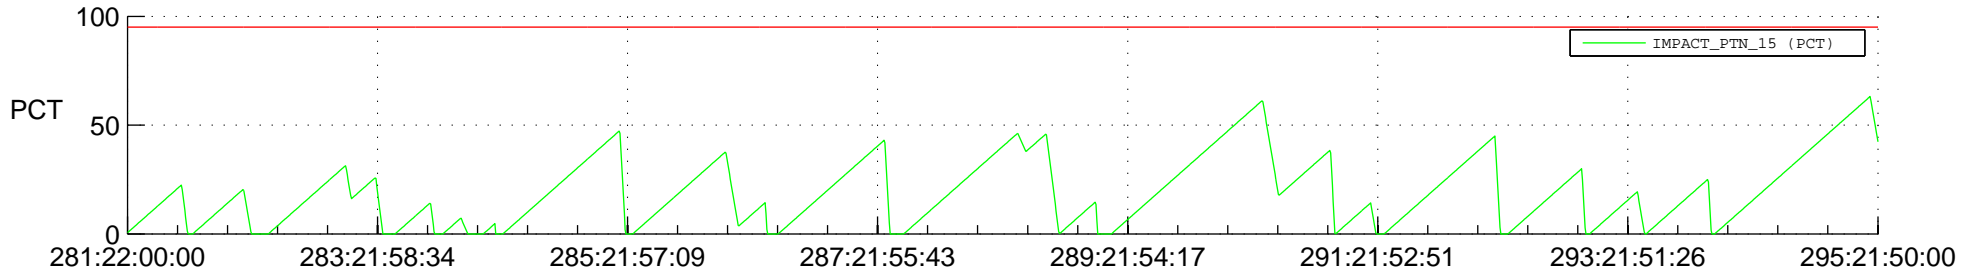

STEREO AHEAD SSR PCT Full Prediction

SWAVES_Percent_Full_Prediction

IMPACT_Percent_Full_Prediction

PLASTIC_Percent_Full_Prediction

Spacecraft_DownLink_Rate

Ground Time (2020:281:22:00:00.000 -2020:295:21:50:00.000)