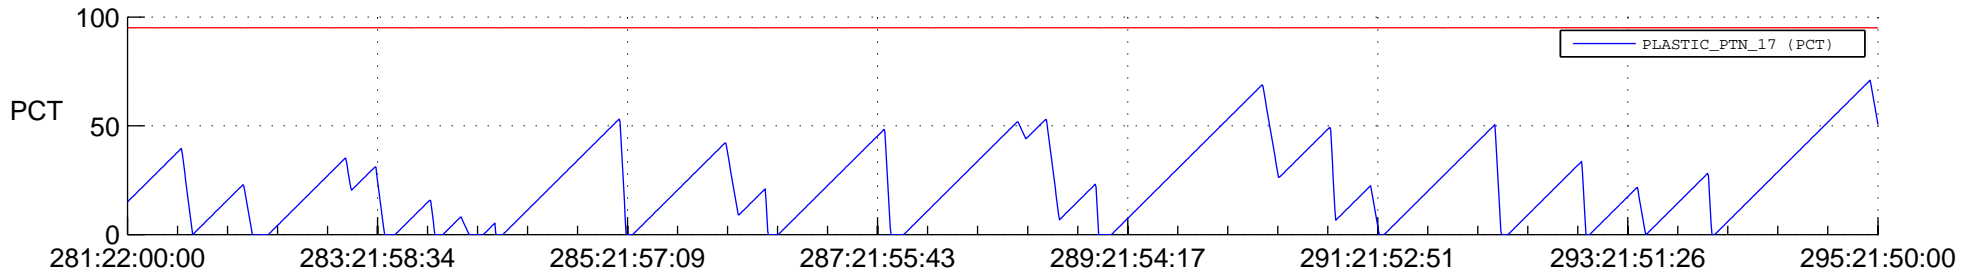

STEREO AHEAD SSR PCT Full Prediction

SWAVES_Percent_Full_Prediction

IMPACT_Percent_Full_Prediction

PLASTIC_Percent_Full_Prediction

Spacecraft_DownLink_Rate

Ground Time (2020:281:22:00:00.000 -2020:295:21:50:00.000)