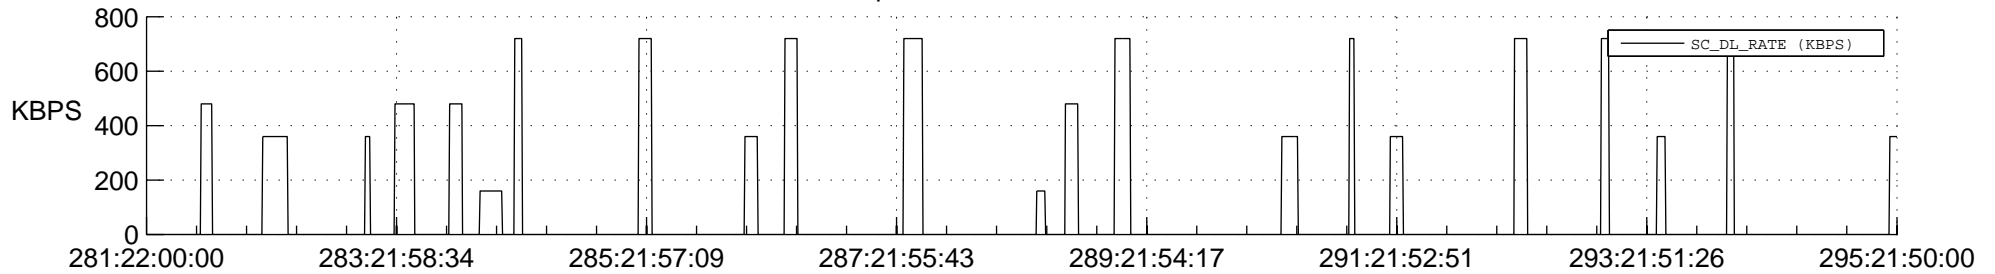

STEREO AHEAD SSR PCT Full Prediction

SWAVES_Percent_Full_Prediction

IMPACT_Percent_Full_Prediction

PLASTIC_Percent_Full_Prediction

Spacecraft_DownLink_Rate

Ground Time (2020:281:22:00:00.000 -2020:295:21:50:00.000)