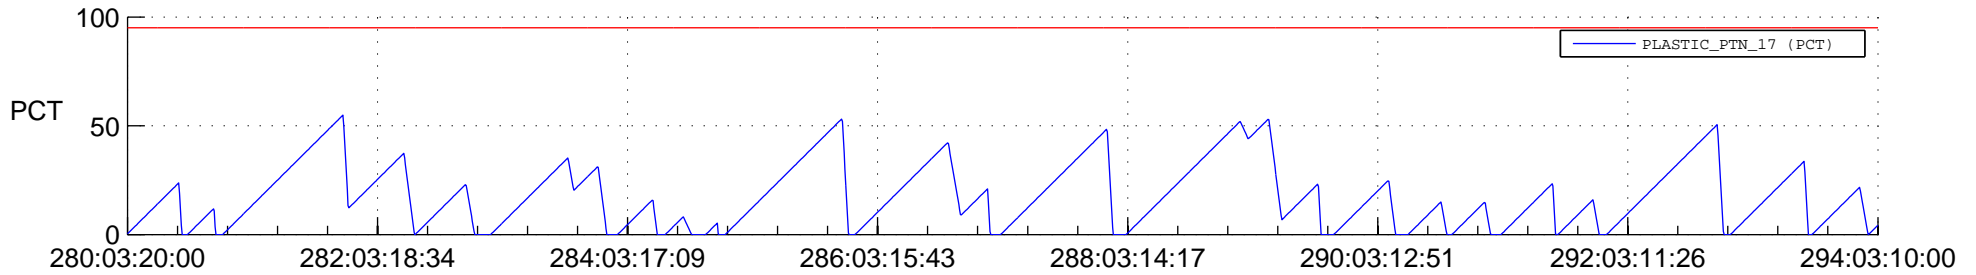

STEREO AHEAD SSR PCT Full Prediction

SWAVES_Percent_Full_Prediction

IMPACT_Percent_Full_Prediction

PLASTIC_Percent_Full_Prediction

Spacecraft_DownLink_Rate

Ground Time (2020:280:03:20:00.000 -2020:294:03:10:00.000)