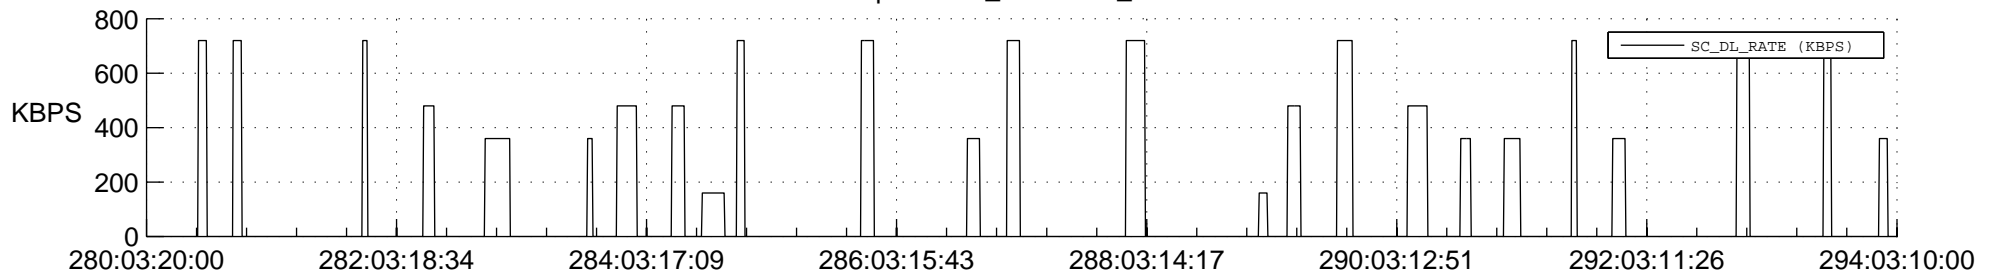

STEREO AHEAD SSR PCT Full Prediction

SWAVES_Percent_Full_Prediction

IMPACT_Percent_Full_Prediction

PLASTIC_Percent_Full_Prediction

Spacecraft_DownLink_Rate

Ground Time (2020:280:03:20:00.000 -2020:294:03:10:00.000)