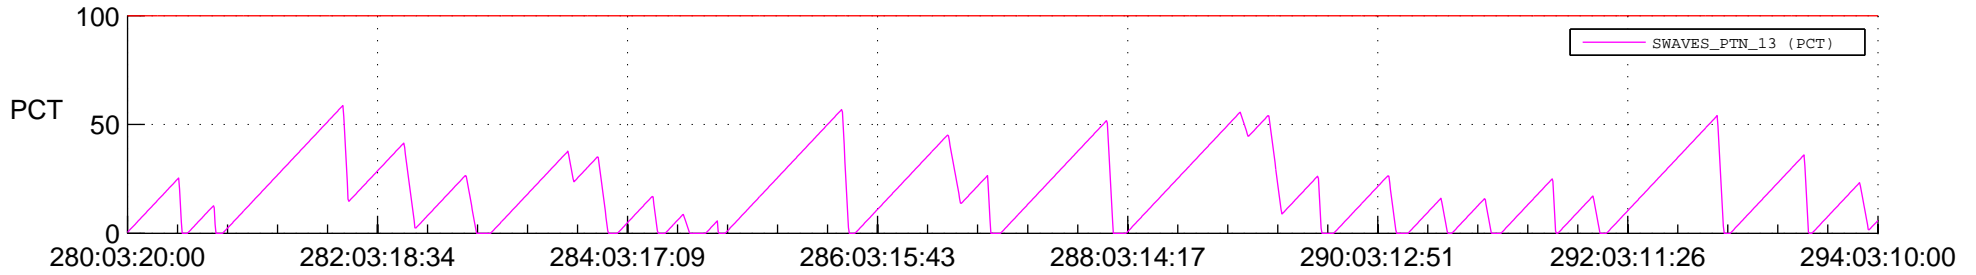

STEREO AHEAD SSR PCT Full Prediction

SWAVES_Percent_Full_Prediction

IMPACT_Percent_Full_Prediction

PLASTIC_Percent_Full_Prediction

Spacecraft_DownLink_Rate

Ground Time (2020:280:03:20:00.000 -2020:294:03:10:00.000)