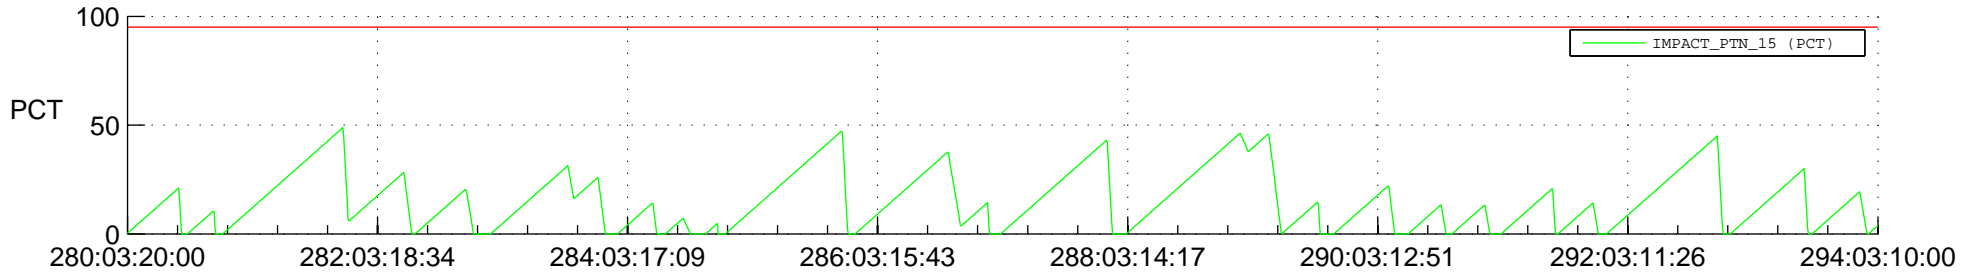

STEREO AHEAD SSR PCT Full Prediction

SWAVES_Percent_Full_Prediction

IMPACT_Percent_Full_Prediction

PLASTIC_Percent_Full_Prediction

Spacecraft_DownLink_Rate

Ground Time (2020:280:03:20:00.000 -2020:294:03:10:00.000)