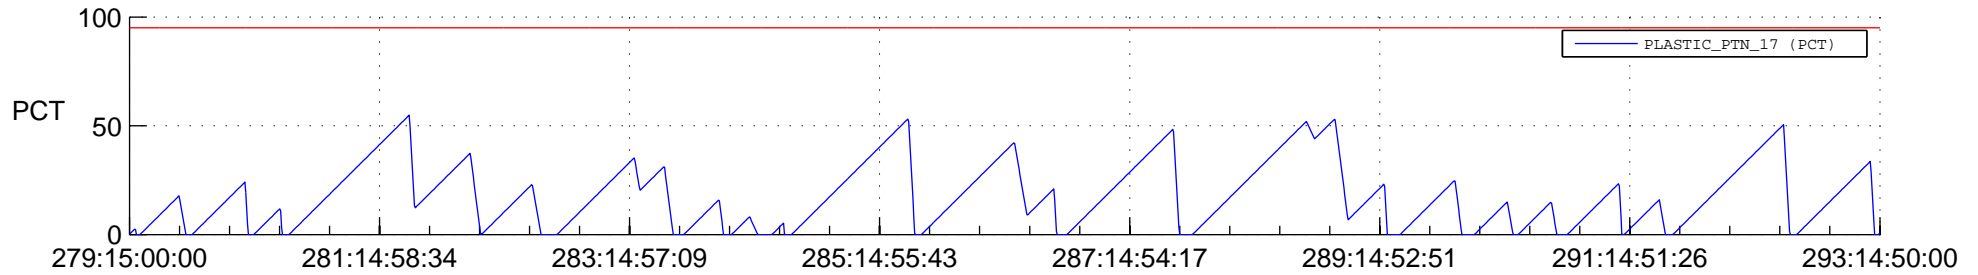

STEREO AHEAD SSR PCT Full Prediction

SWAVES_Percent_Full_Prediction

IMPACT_Percent_Full_Prediction

PLASTIC_Percent_Full_Prediction

Spacecraft_DownLink_Rate

Ground Time (2020:279:15:00:00.000 -2020:293:14:50:00.000)