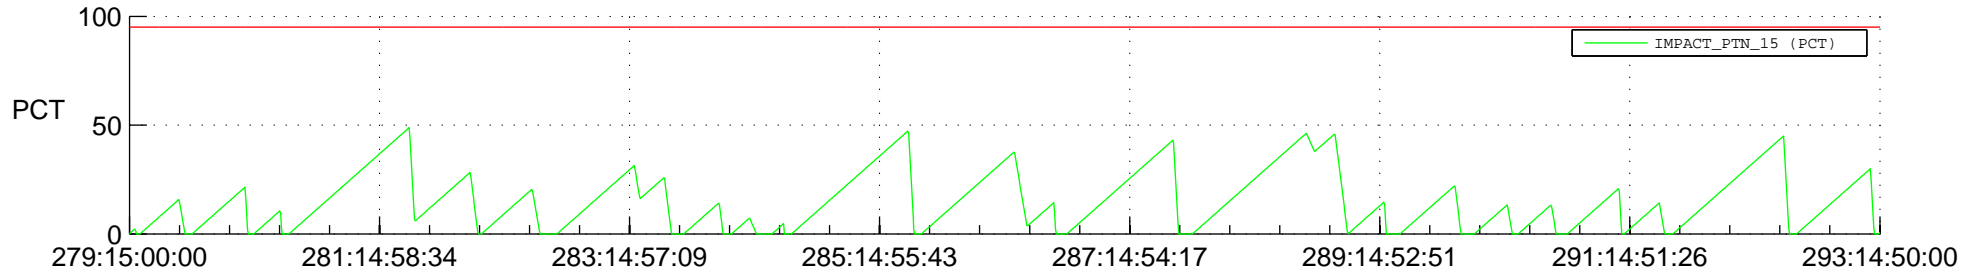

STEREO AHEAD SSR PCT Full Prediction

SWAVES_Percent_Full_Prediction

IMPACT_Percent_Full_Prediction

PLASTIC_Percent_Full_Prediction

Spacecraft_DownLink_Rate

Ground Time (2020:279:15:00:00.000 -2020:293:14:50:00.000)