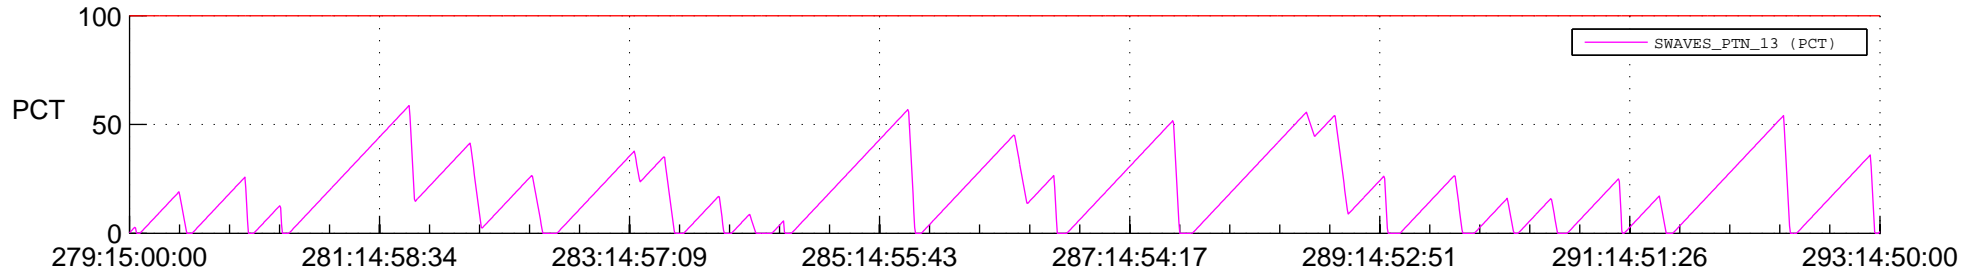

STEREO AHEAD SSR PCT Full Prediction

SWAVES_Percent_Full_Prediction

IMPACT_Percent_Full_Prediction

PLASTIC_Percent_Full_Prediction

Spacecraft_DownLink_Rate

Ground Time (2020:279:15:00:00.000 -2020:293:14:50:00.000)