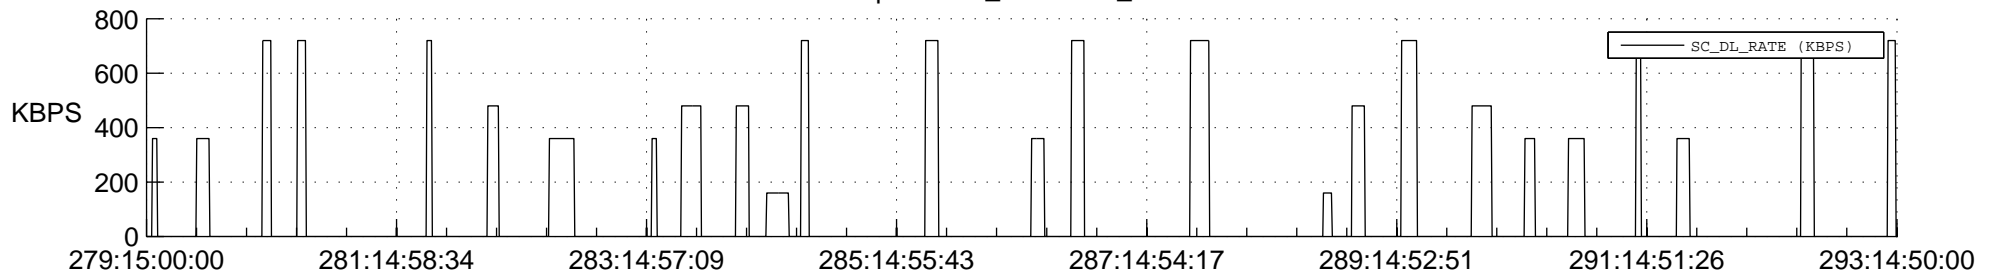

STEREO AHEAD SSR PCT Full Prediction

SWAVES_Percent_Full_Prediction

IMPACT_Percent_Full_Prediction

PLASTIC_Percent_Full_Prediction

Spacecraft_DownLink_Rate

Ground Time (2020:279:15:00:00.000 -2020:293:14:50:00.000)