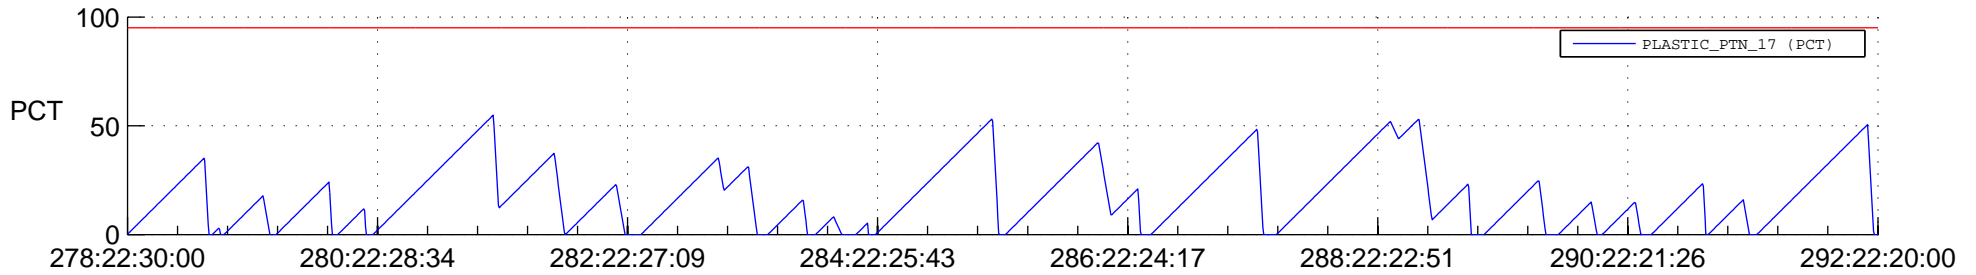

# STEREO AHEAD SSR PCT Full Prediction

## SWAVES\_Percent\_Full\_Prediction

## Spacecraft\_DownLink\_Rate

Ground Time (2020:278:22:30:00.000 -2020:292:22:20:00.000)