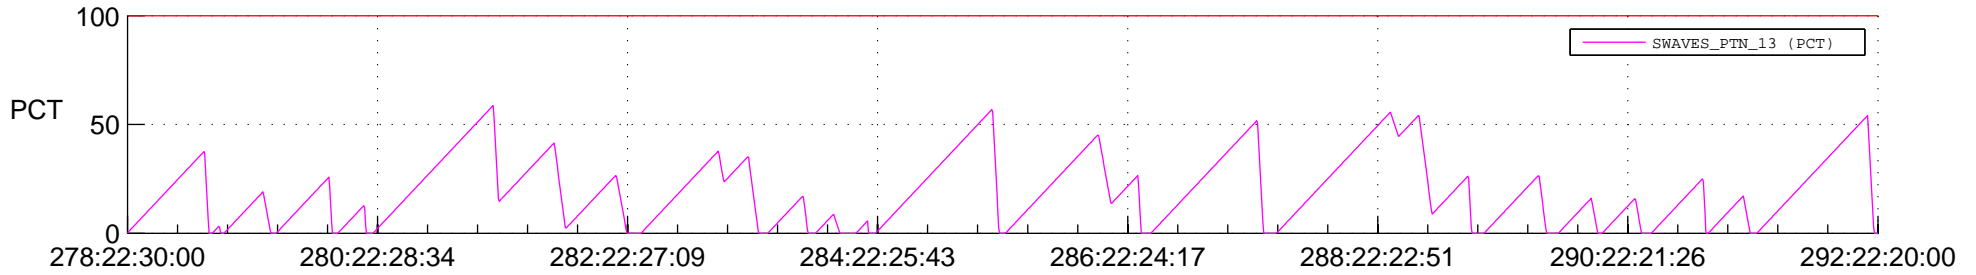

# STEREO AHEAD SSR PCT Full Prediction

## SWAVES\_Percent\_Full\_Prediction

## Spacecraft\_DownLink\_Rate

Ground Time (2020:278:22:30:00.000 -2020:292:22:20:00.000)