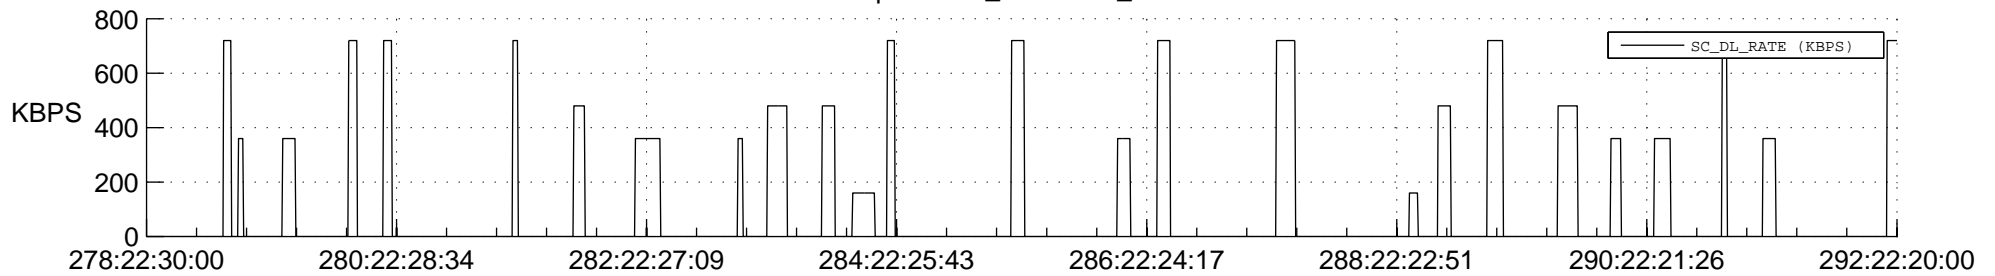

## Spacecraft\_DownLink\_Rate

Ground Time (2020:278:22:30:00.000 -2020:292:22:20:00.000)