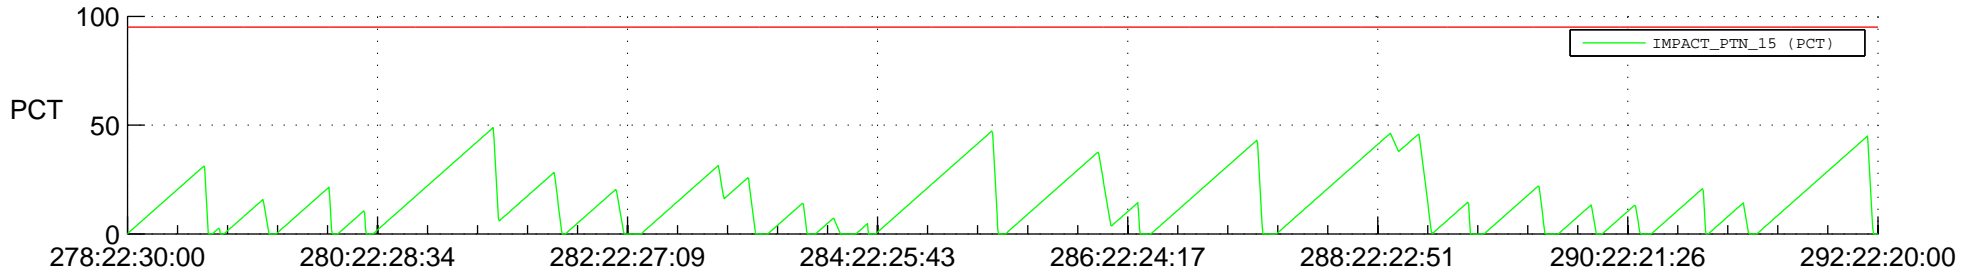

IMPACT_Percent_Full_Prediction