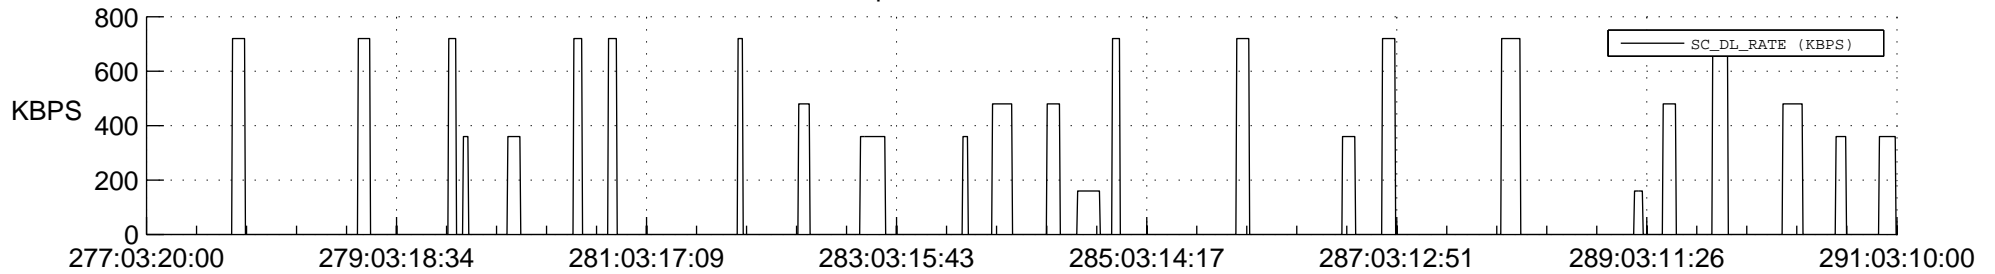

STEREO AHEAD SSR PCT Full Prediction

SWAVES_Percent_Full_Prediction

IMPACT_Percent_Full_Prediction

PLASTIC_Percent_Full_Prediction

Spacecraft_DownLink_Rate

Ground Time (2020:277:03:20:00.000 -2020:291:03:10:00.000)