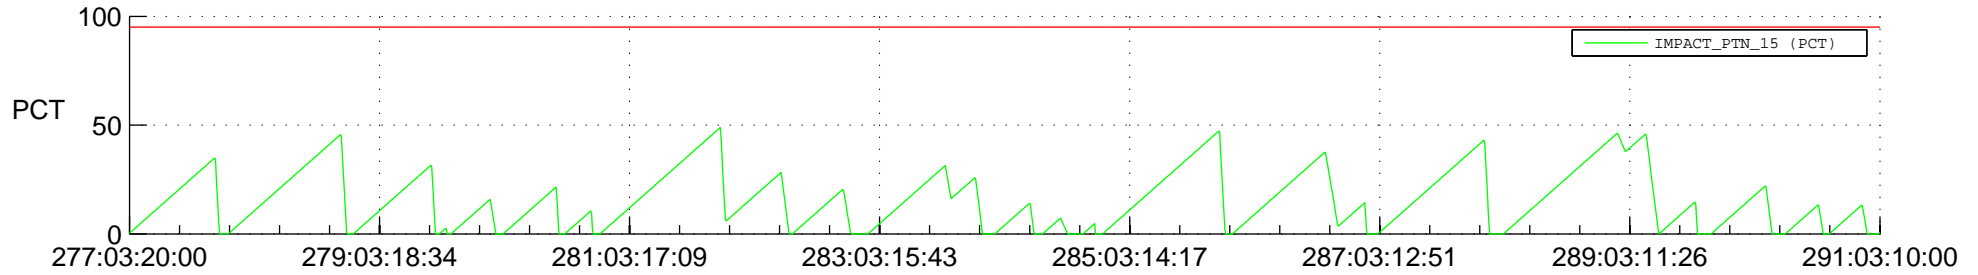

STEREO AHEAD SSR PCT Full Prediction

SWAVES_Percent_Full_Prediction

IMPACT_Percent_Full_Prediction

PLASTIC_Percent_Full_Prediction

Spacecraft_DownLink_Rate

Ground Time (2020:277:03:20:00.000 -2020:291:03:10:00.000)