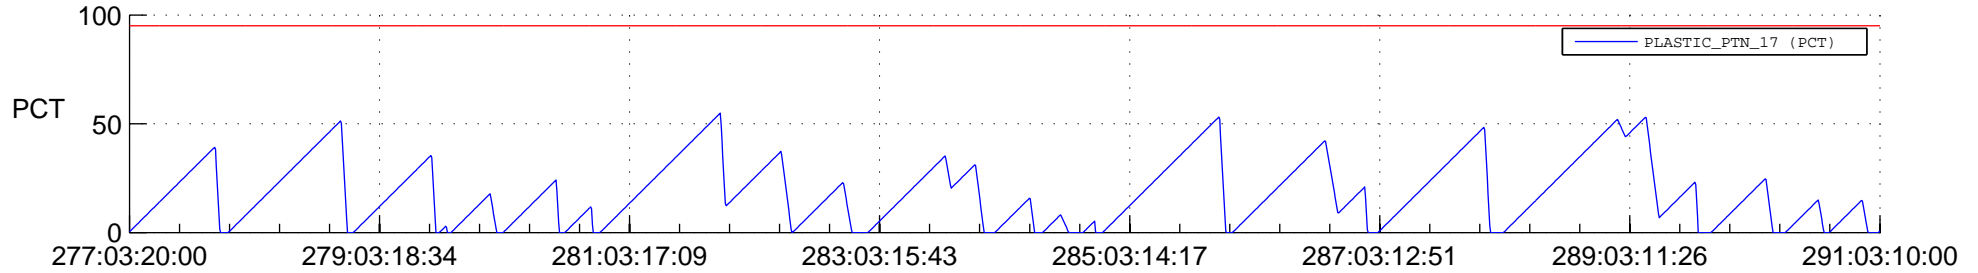

STEREO AHEAD SSR PCT Full Prediction

SWAVES_Percent_Full_Prediction

IMPACT_Percent_Full_Prediction

PLASTIC_Percent_Full_Prediction

Spacecraft_DownLink_Rate

Ground Time (2020:277:03:20:00.000 -2020:291:03:10:00.000)