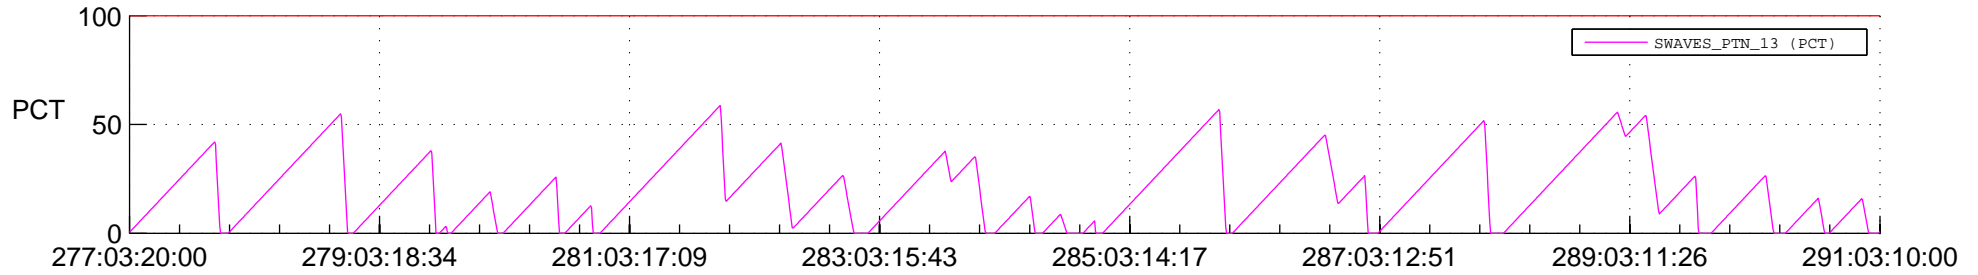

STEREO AHEAD SSR PCT Full Prediction

SWAVES_Percent_Full_Prediction

IMPACT_Percent_Full_Prediction

PLASTIC_Percent_Full_Prediction

Spacecraft_DownLink_Rate

Ground Time (2020:277:03:20:00.000 -2020:291:03:10:00.000)