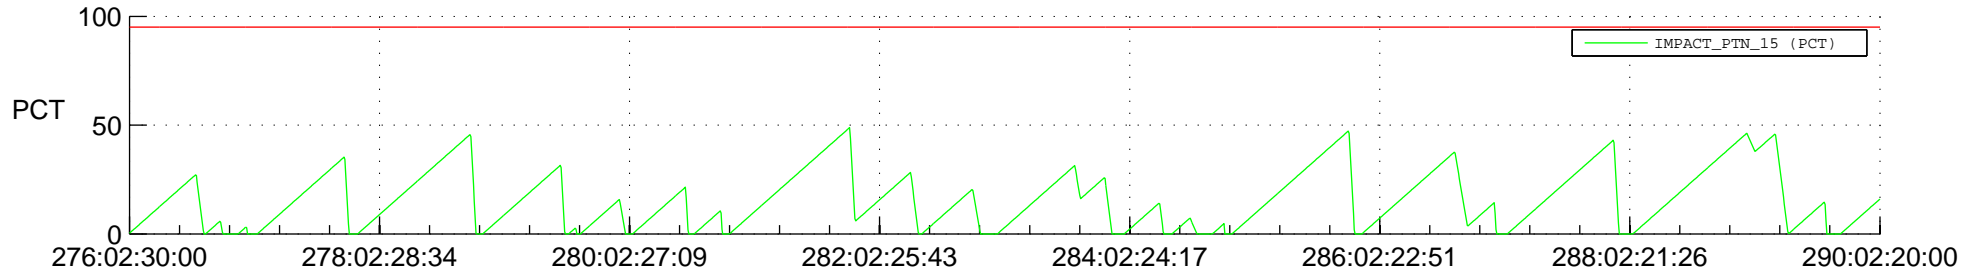

STEREO AHEAD SSR PCT Full Prediction

SWAVES_Percent_Full_Prediction

IMPACT_Percent_Full_Prediction

PLASTIC_Percent_Full_Prediction

Spacecraft_DownLink_Rate

Ground Time (2020:276:02:30:00.000 -2020:290:02:20:00.000)