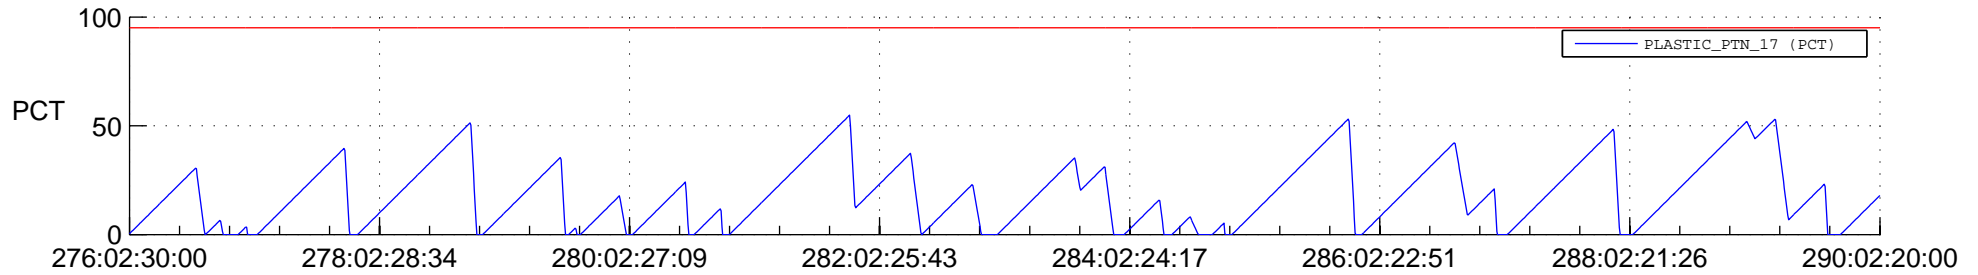

STEREO AHEAD SSR PCT Full Prediction

SWAVES_Percent_Full_Prediction

IMPACT_Percent_Full_Prediction

PLASTIC_Percent_Full_Prediction

Spacecraft_DownLink_Rate

Ground Time (2020:276:02:30:00.000 -2020:290:02:20:00.000)