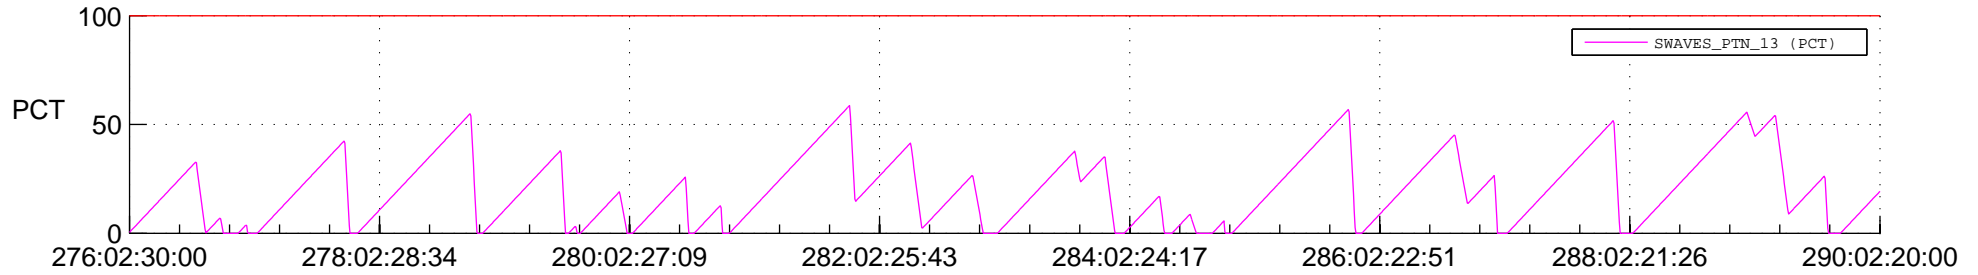

STEREO AHEAD SSR PCT Full Prediction

SWAVES_Percent_Full_Prediction

IMPACT_Percent_Full_Prediction

PLASTIC_Percent_Full_Prediction

Spacecraft_DownLink_Rate

Ground Time (2020:276:02:30:00.000 -2020:290:02:20:00.000)