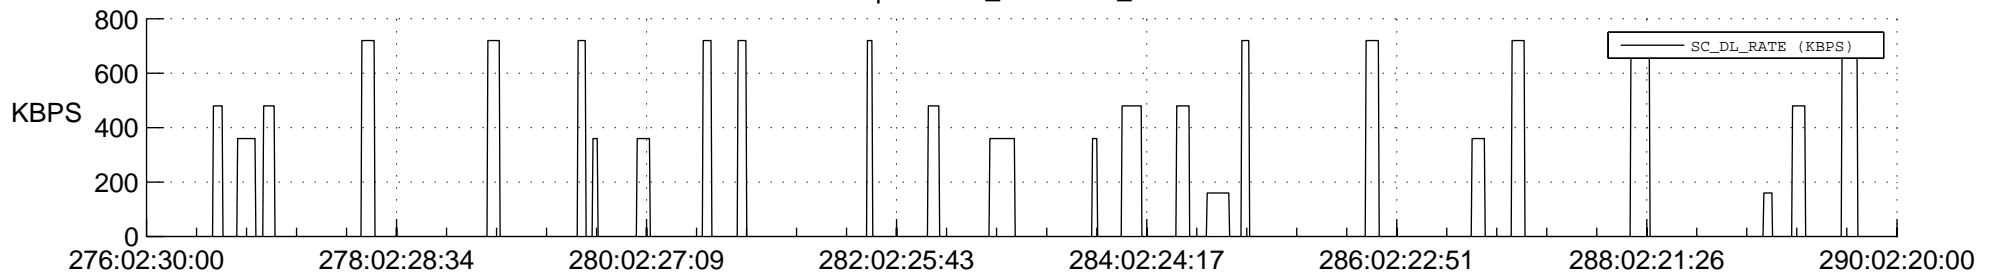

STEREO AHEAD SSR PCT Full Prediction

SWAVES_Percent_Full_Prediction

IMPACT_Percent_Full_Prediction

PLASTIC_Percent_Full_Prediction

Spacecraft_DownLink_Rate

Ground Time (2020:276:02:30:00.000 -2020:290:02:20:00.000)