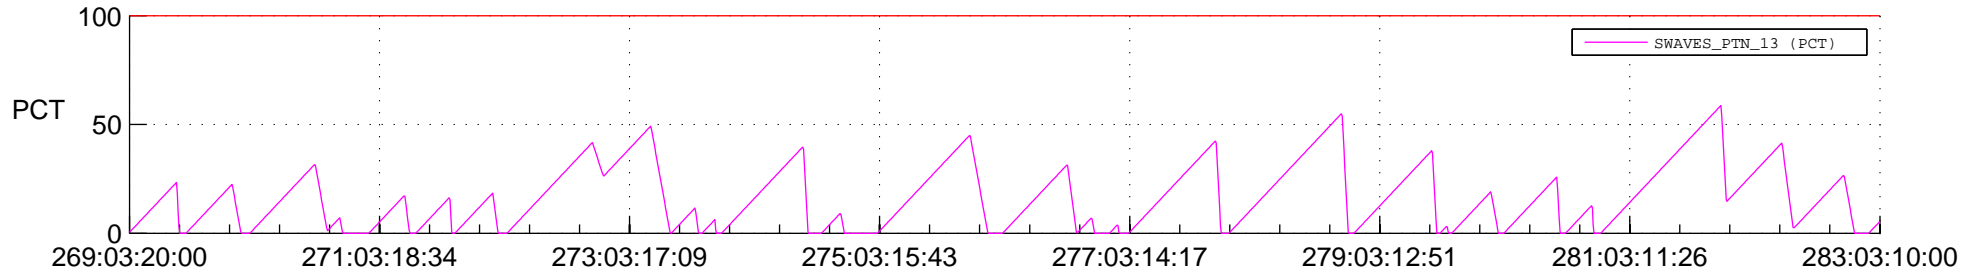

# STEREO AHEAD SSR PCT Full Prediction

## SWAVES\_Percent\_Full\_Prediction

## Spacecraft\_DownLink\_Rate

Ground Time (2020:269:03:20:00.000 -2020:283:03:10:00.000)