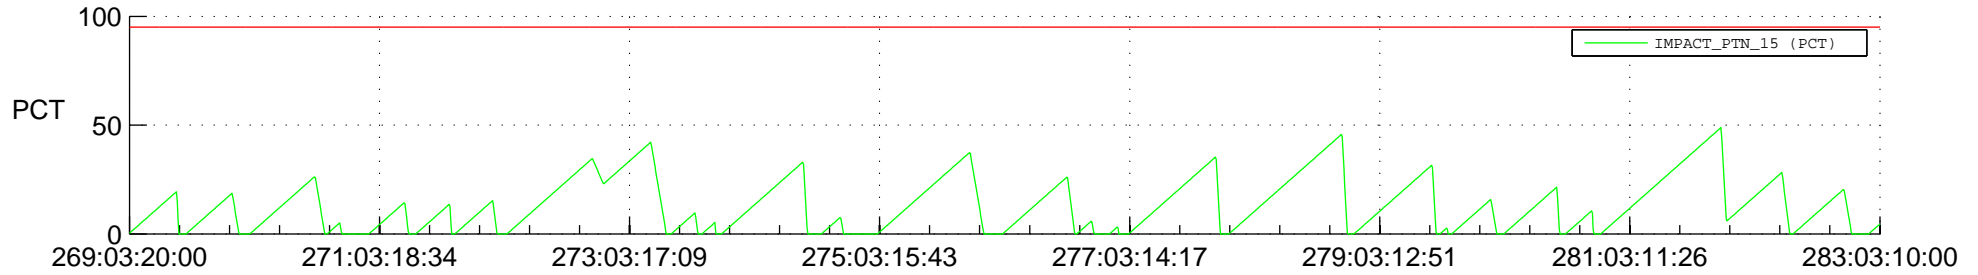

IMPACT_Percent_Full_Prediction