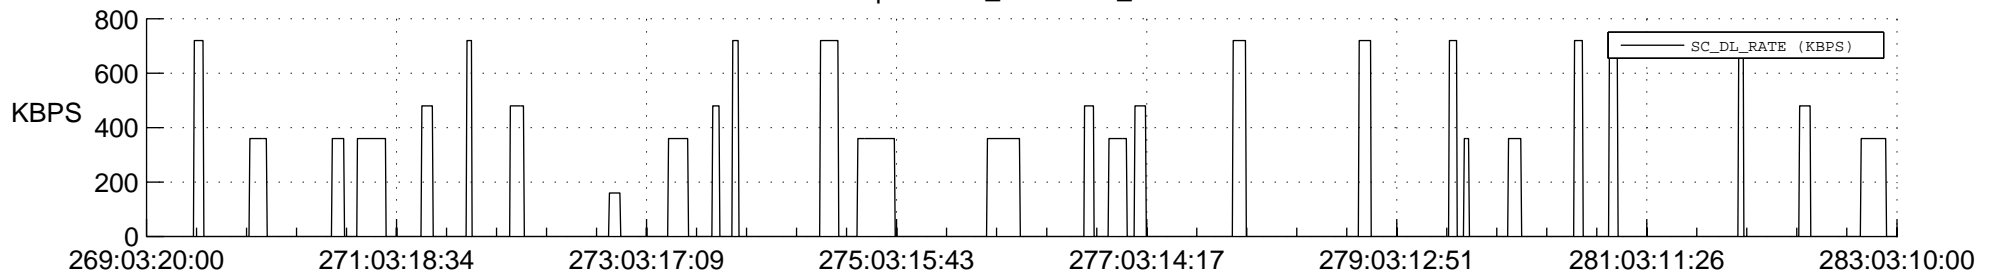

## Spacecraft\_DownLink\_Rate

Ground Time (2020:269:03:20:00.000 -2020:283:03:10:00.000)