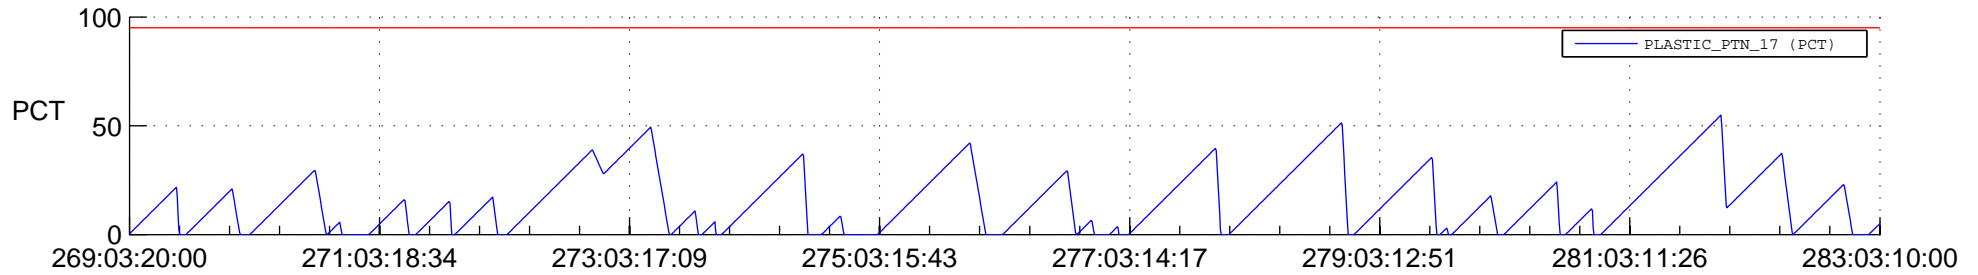

# STEREO AHEAD SSR PCT Full Prediction

## SWAVES\_Percent\_Full\_Prediction

## Spacecraft\_DownLink\_Rate

Ground Time (2020:269:03:20:00.000 -2020:283:03:10:00.000)